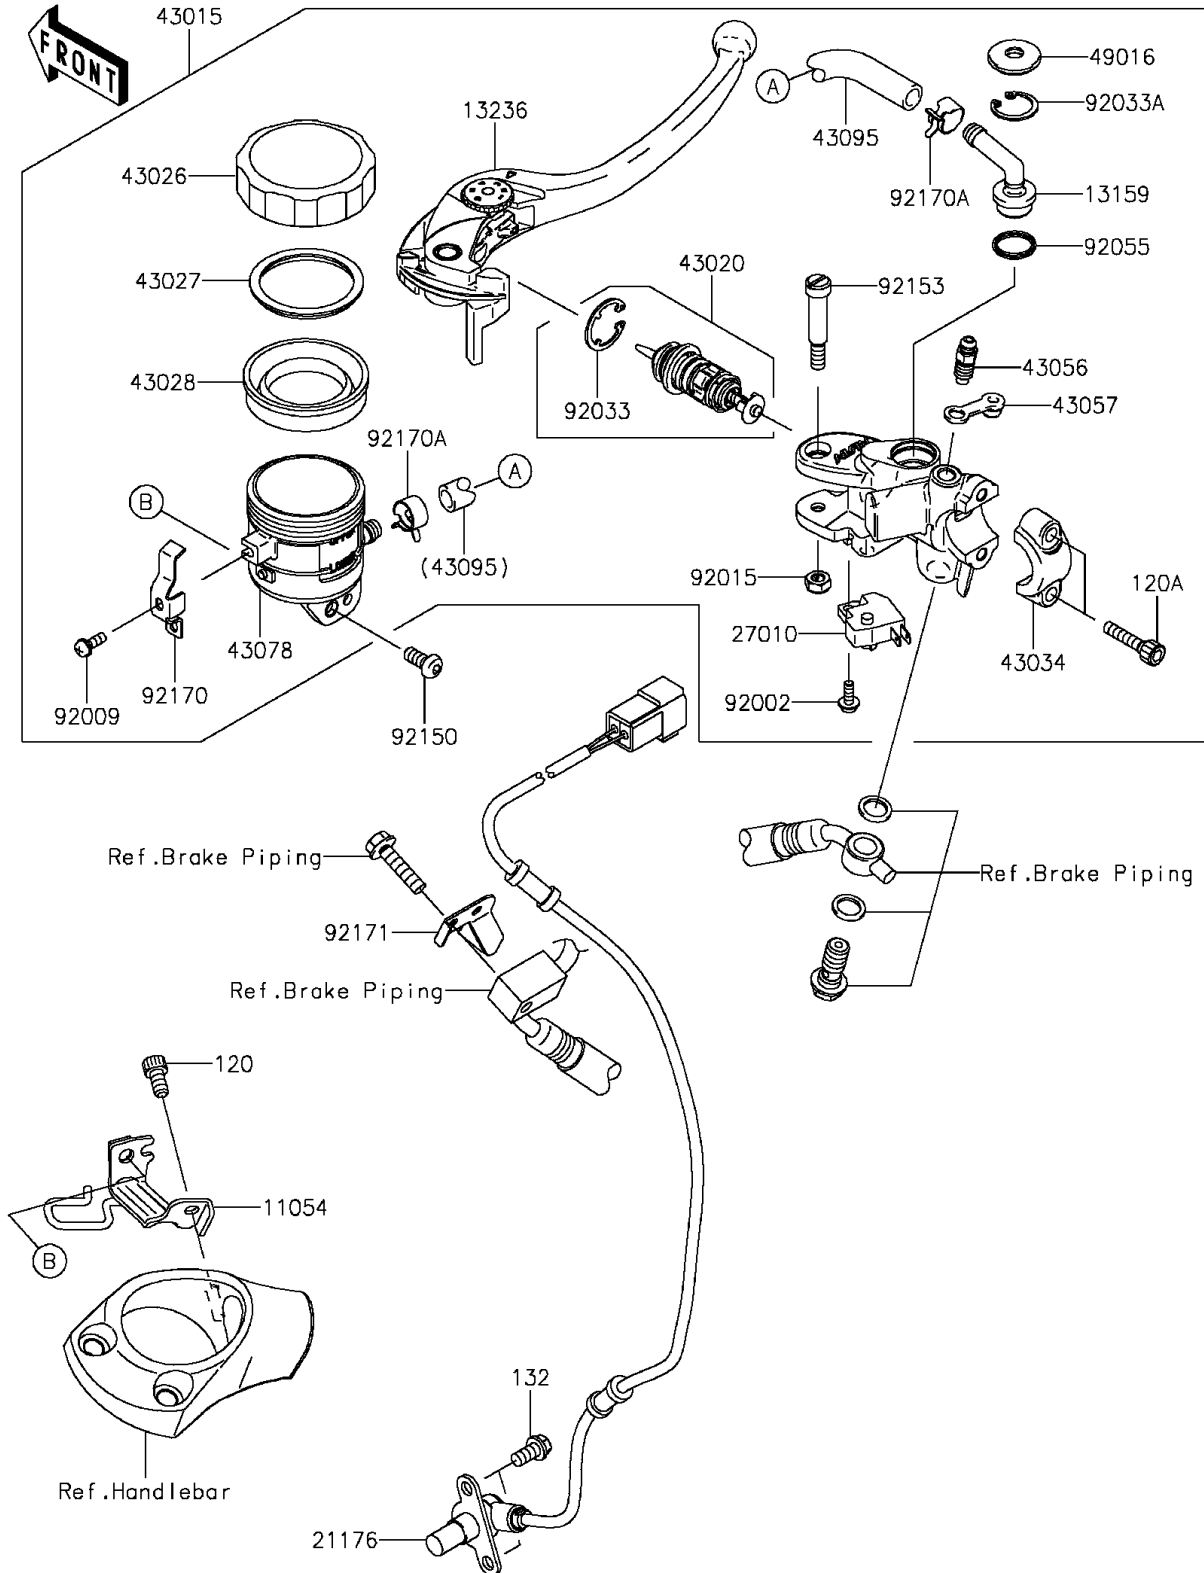

2015 NINJA® ZX™-14R ABS 30TH ANNIVERSARY

PARTS DIAGRAM Front Master Cylinder

F2291

2015 NINJA® ZX™-14R ABS 30TH ANNIVERSARY

PARTS LIST

Front Master Cylinder

ITEM NAME	PART NUMBER	QUANTITY
-----------	-------------	----------
