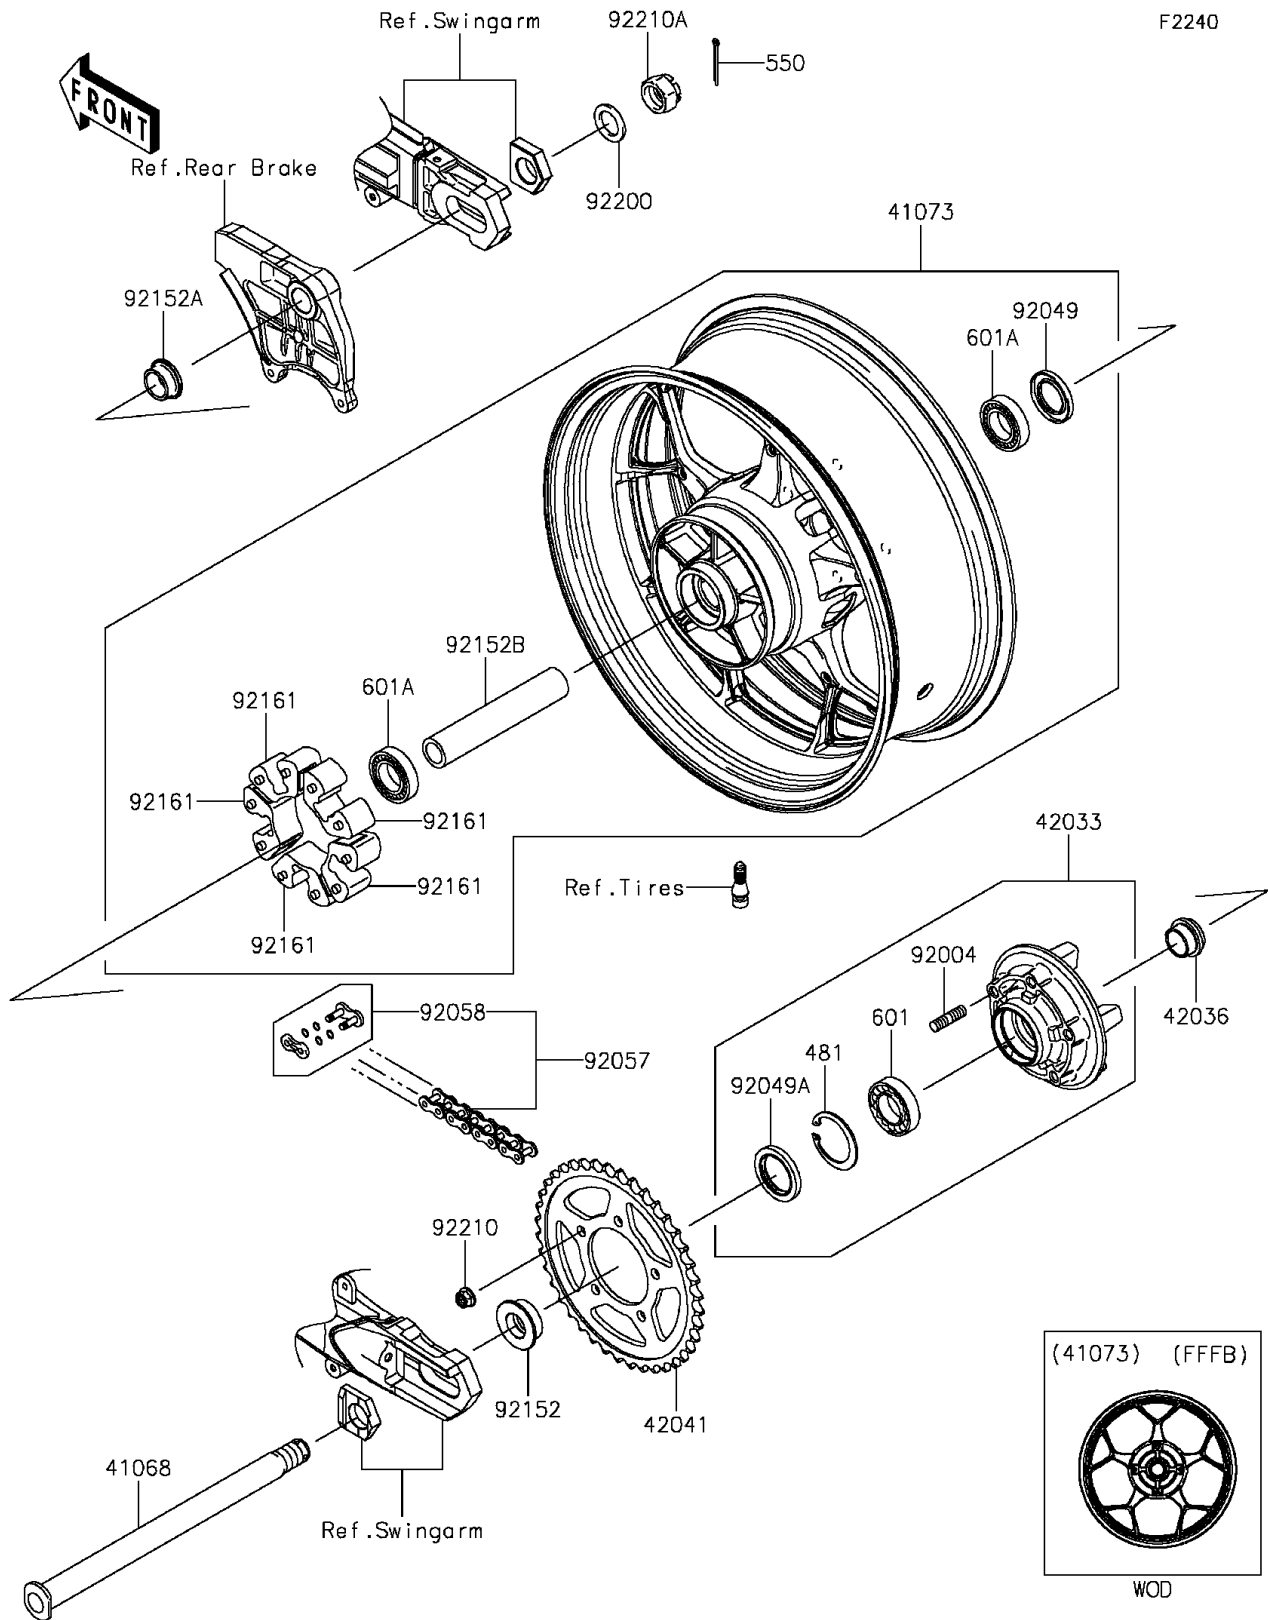

2015 NINJA® ZX™-14R ABS 30TH ANNIVERSARY

PARTS DIAGRAM

Rear Wheel/Chain

2015 NINJA® ZX™-14R ABS 30TH ANNIVERSARY

PARTS LIST

Rear Wheel/Chain

ITEM NAME	PART NUMBER	QUANTITY
-----------	-------------	----------
