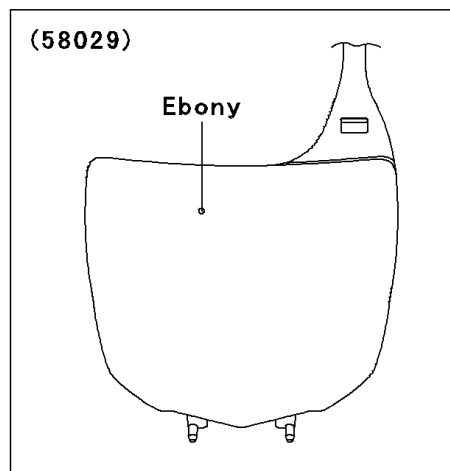

2010 KX™ 250F

PARTS DIAGRAM

Accessory

Kawasaki

Let the Good Times Roll®

F2910

W0D

2010 KX™ 250F

PARTS LIST

Accessory

Kawasaki

Let the Good Times Roll®

ITEM NAME

PART NUMBER

QUANTITY
