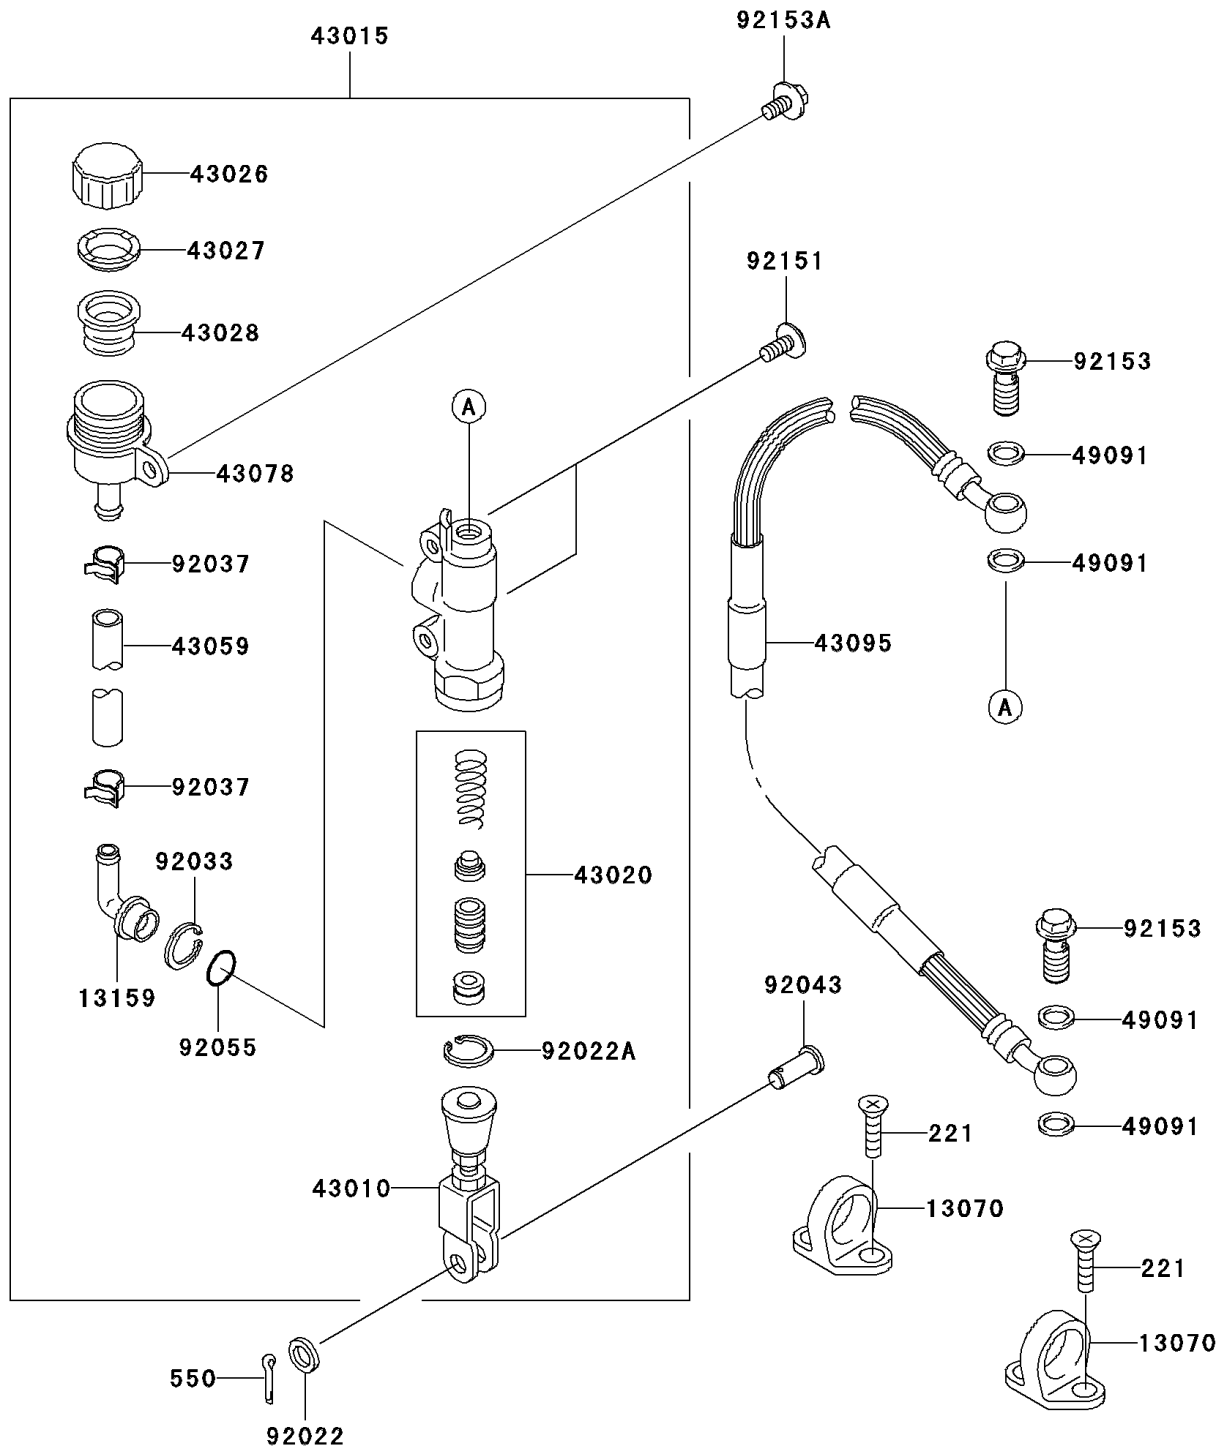

2009 KX™100

PARTS DIAGRAM

Rear Master Cylinder

F2293

2009 KX™100

PARTS LIST

Rear Master Cylinder

ITEM NAME

PART NUMBER

QUANTITY
