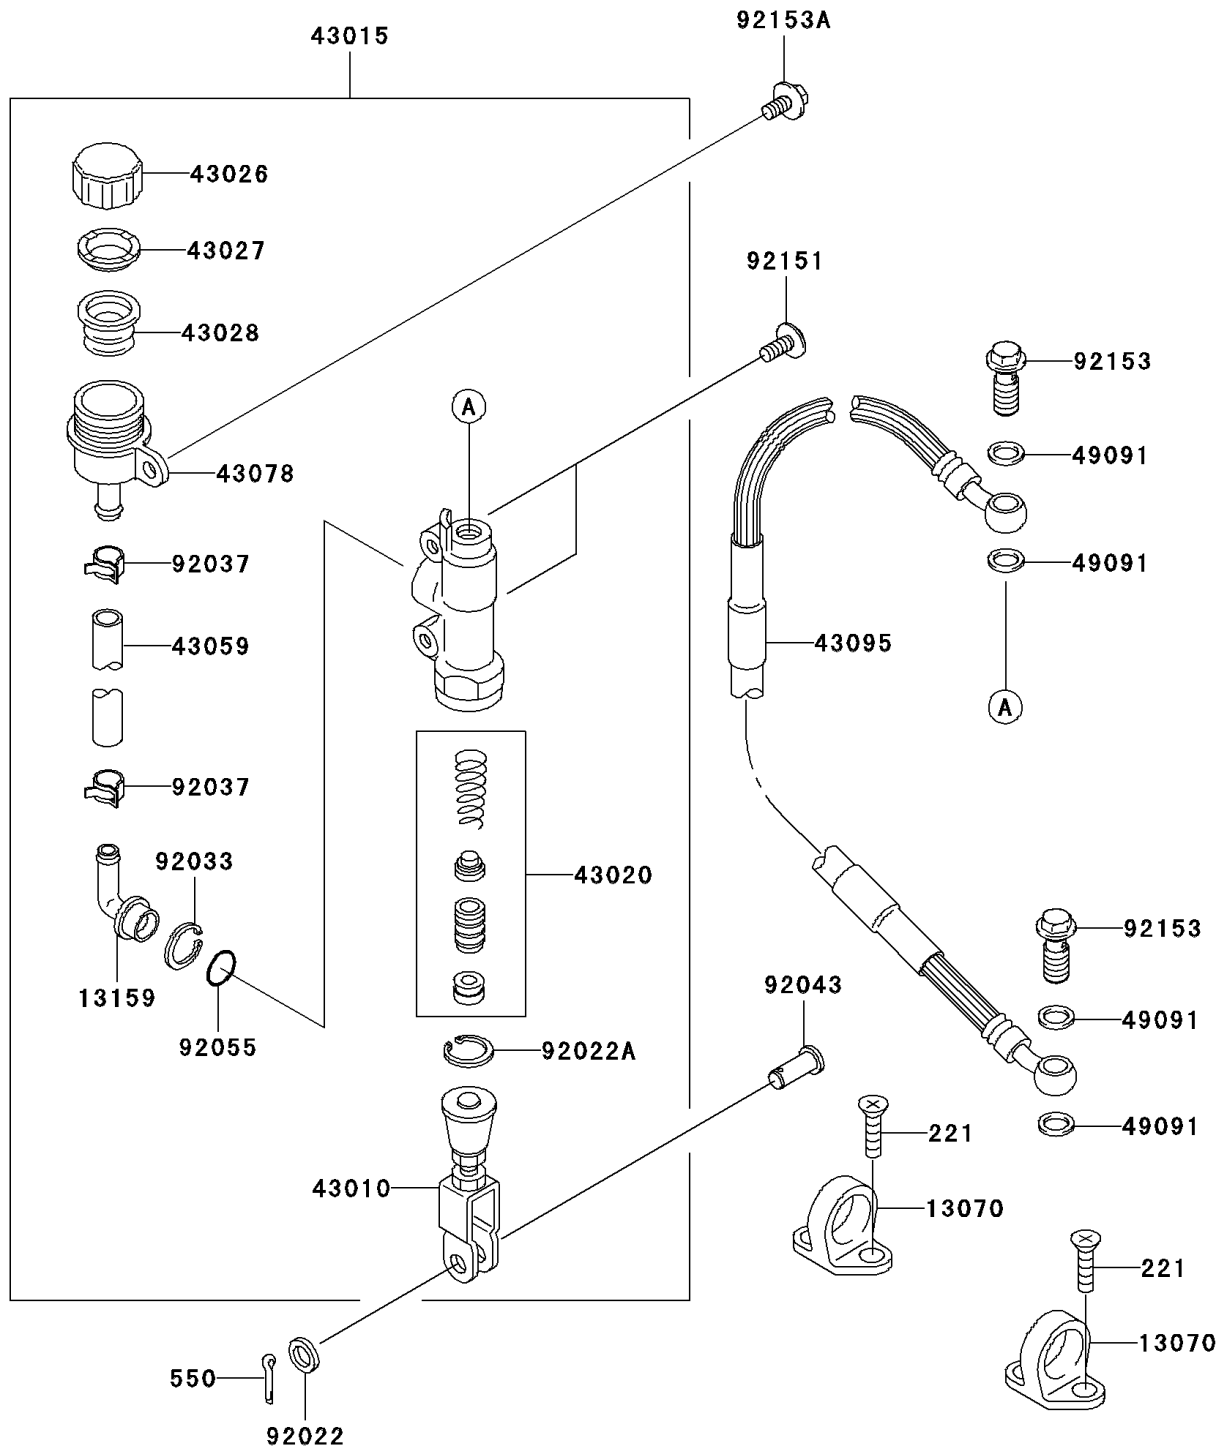

2007 KX100

PARTS DIAGRAM

Rear Master Cylinder

F2293

2007 KX100

PARTS LIST

Rear Master Cylinder

ITEM NAME

PART NUMBER

QUANTITY
