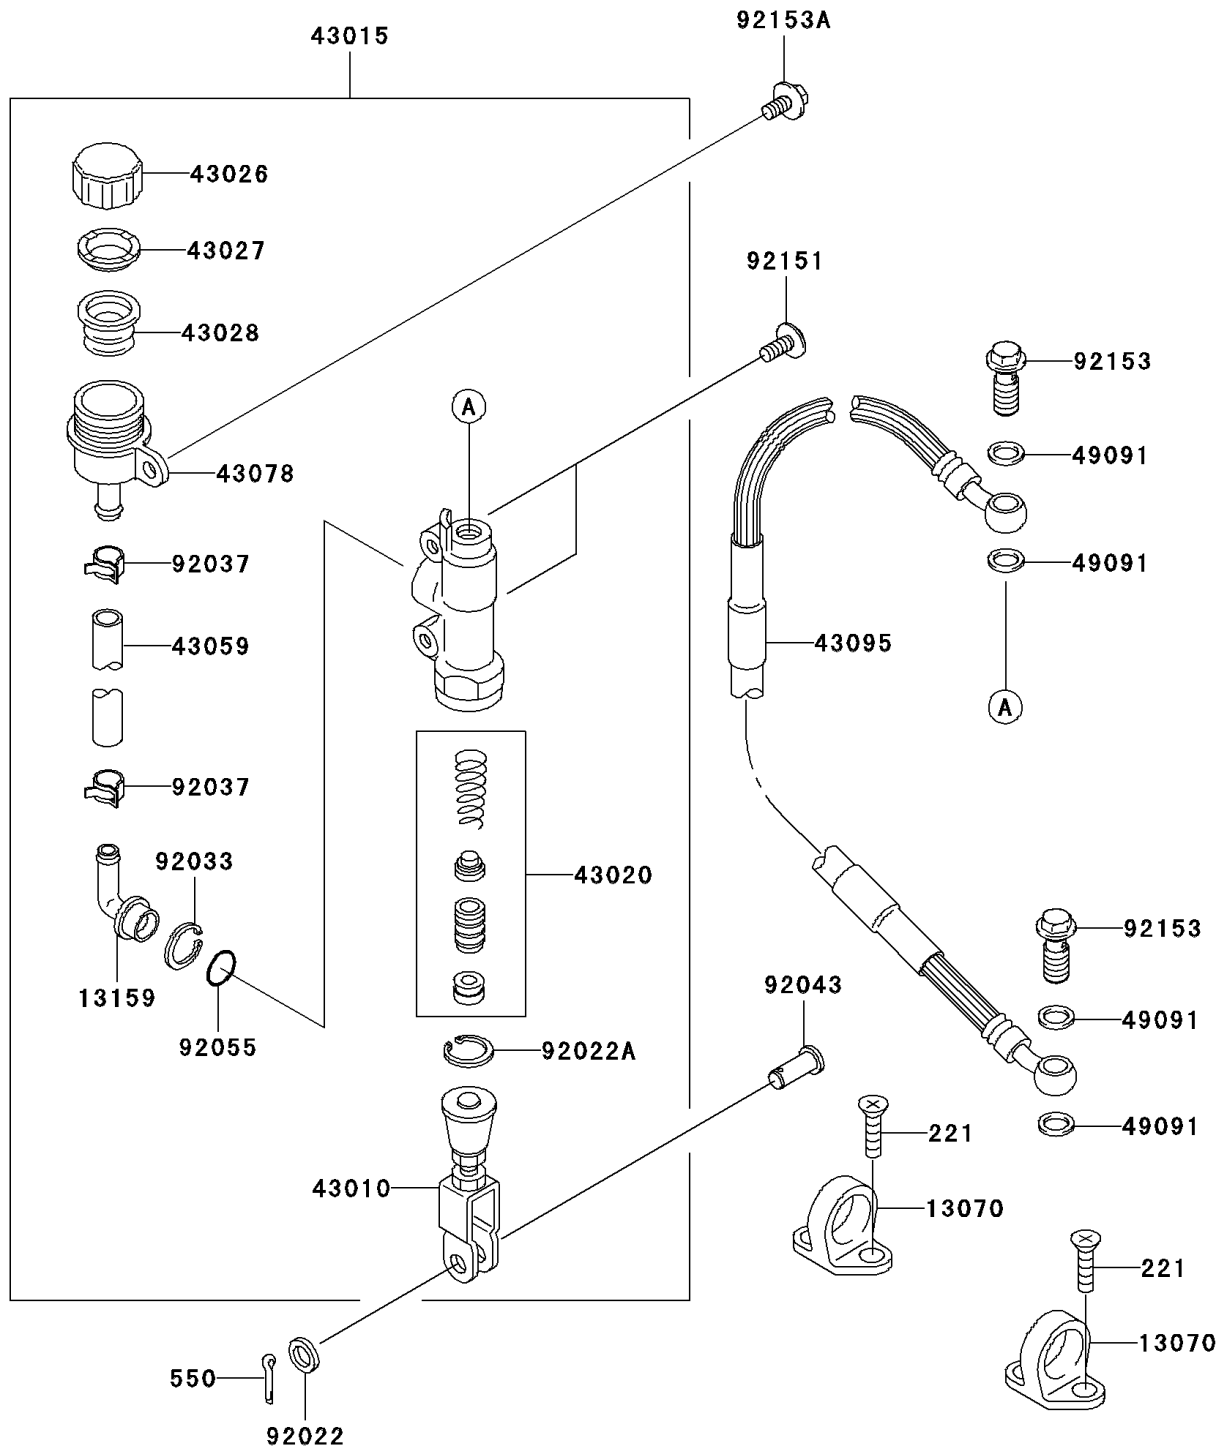

2006 KX100

PARTS DIAGRAM

Rear Master Cylinder

F2293

2006 KX100

PARTS LIST

Rear Master Cylinder

ITEM NAME

PART NUMBER

QUANTITY
