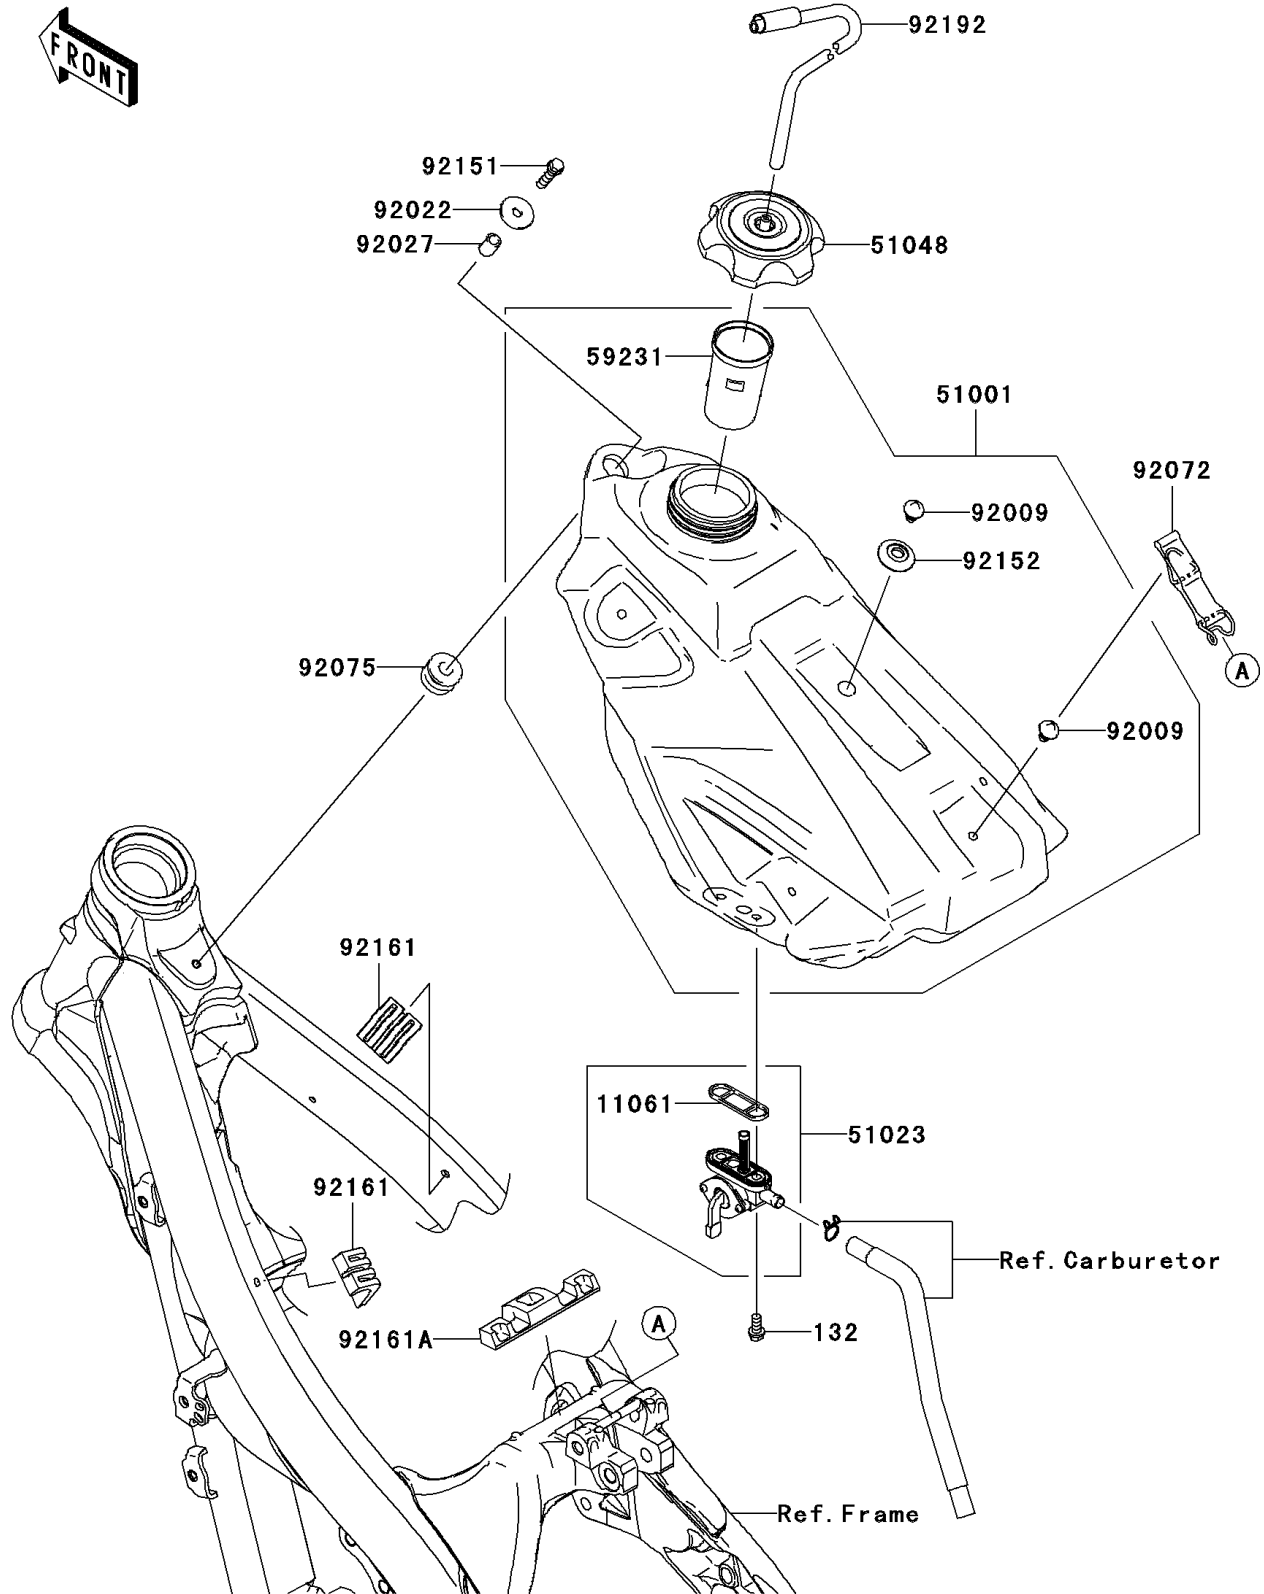

2010 KX™ 250F

PARTS DIAGRAM

Fuel Tank

F2410

2010 KX™ 250F

PARTS LIST

Fuel Tank

ITEM NAME

PART NUMBER

QUANTITY
