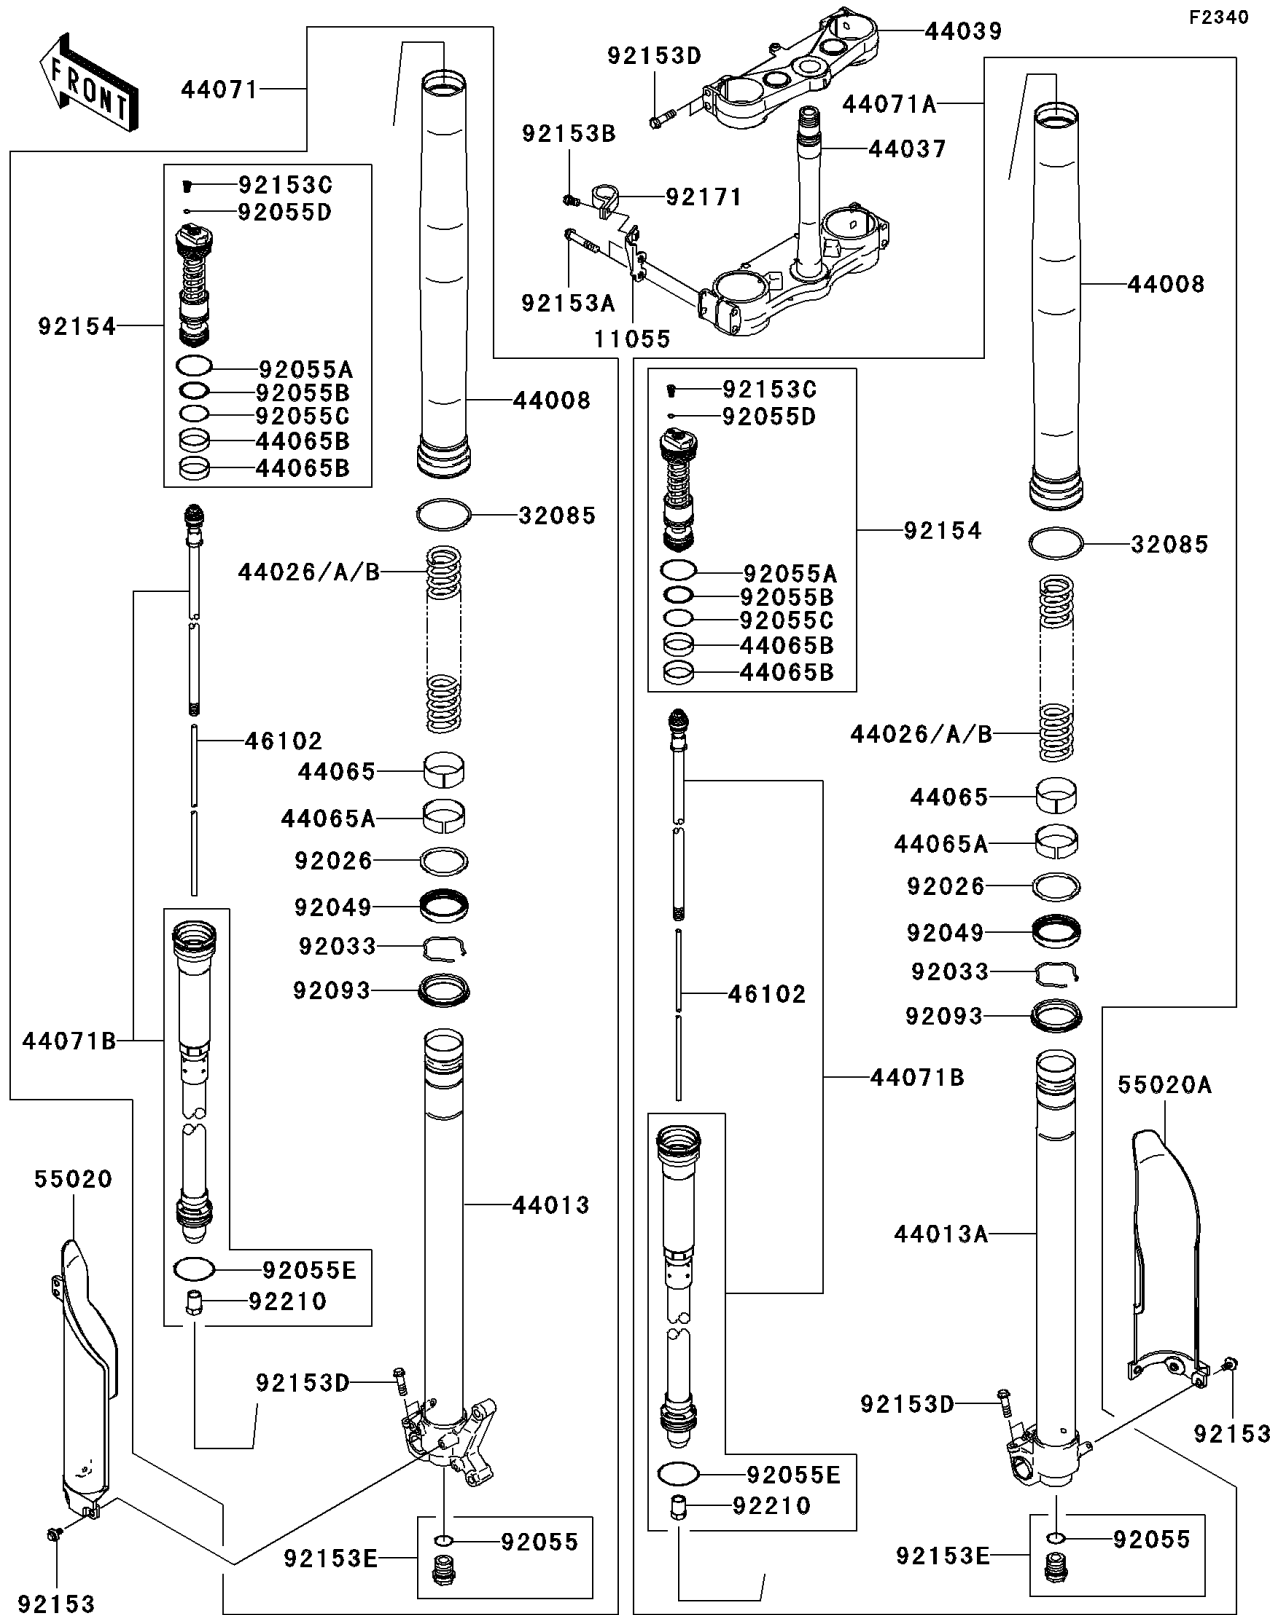

2010 KX™ 250F

PARTS DIAGRAM

Front Fork

2010 KX™ 250F

PARTS LIST

Front Fork

Kawasaki

Let the Good Times Roll®

ITEM NAME

PART NUMBER

QUANTITY
