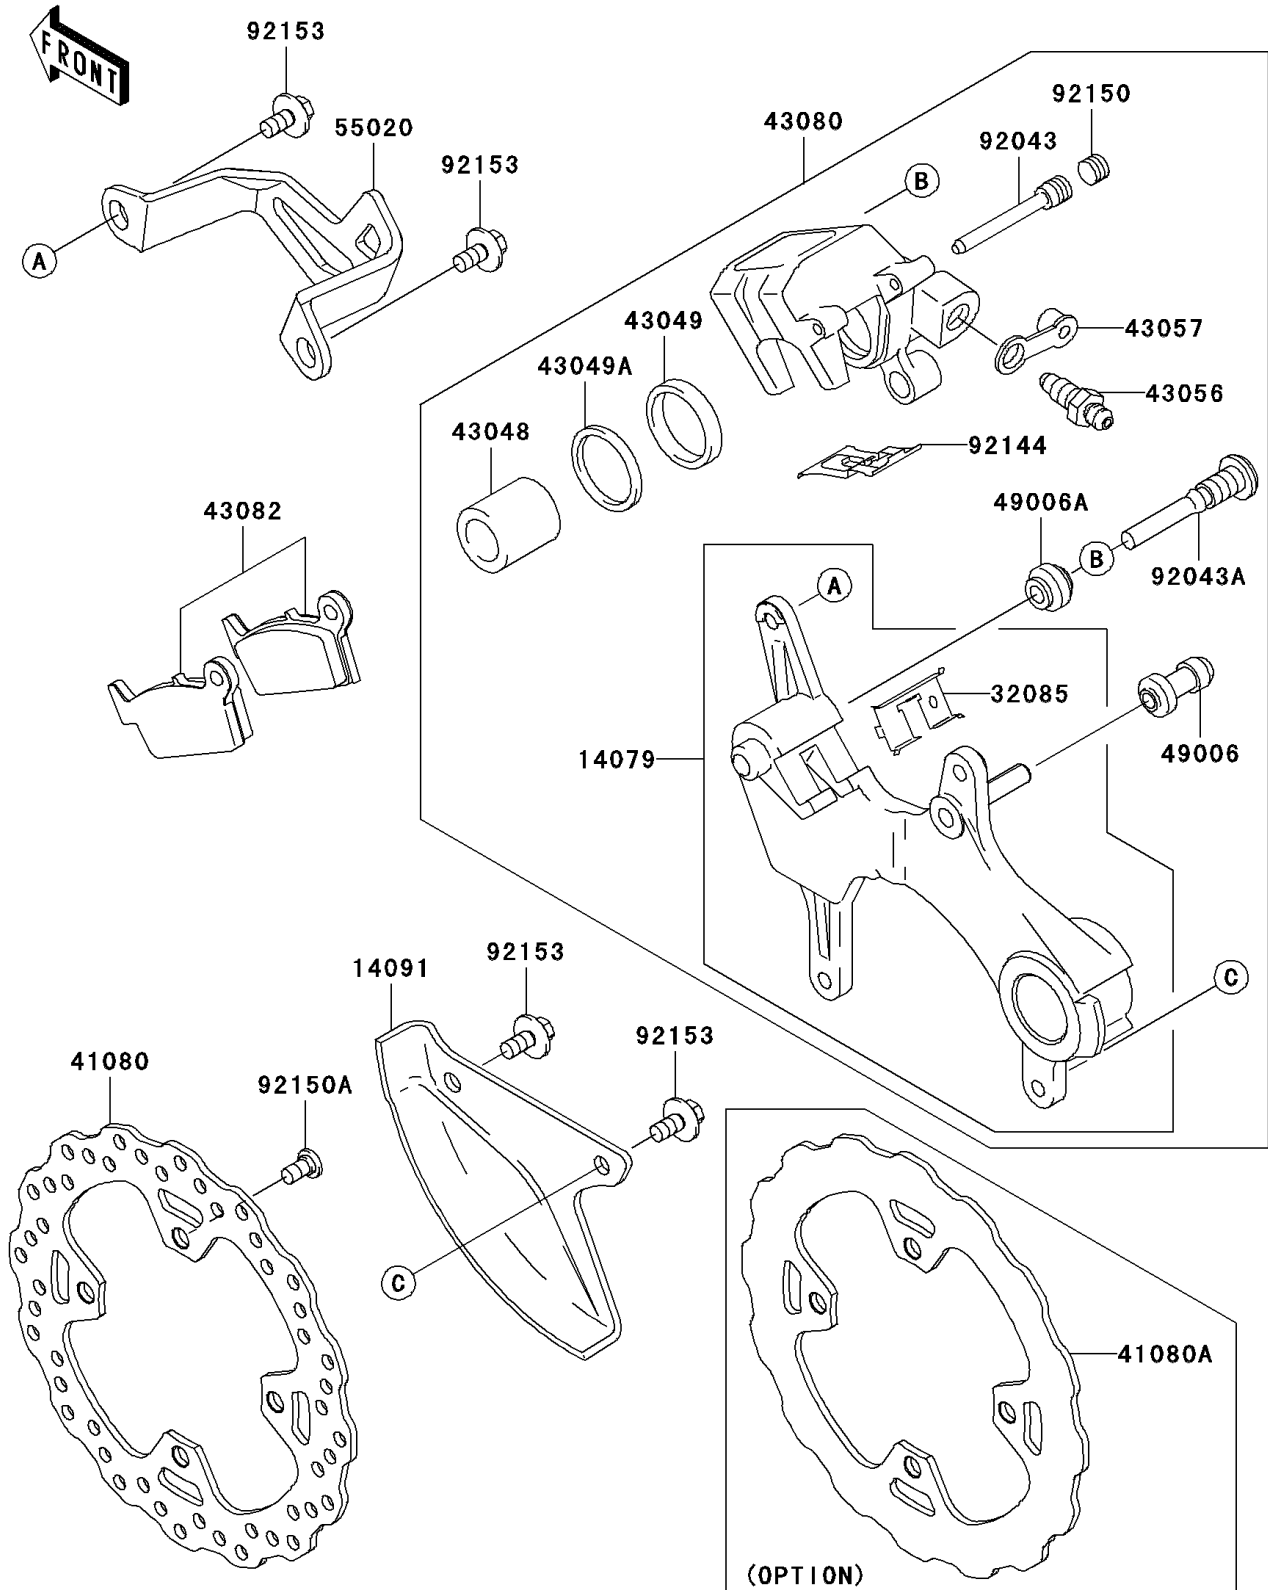

2010 KX™ 250F

PARTS DIAGRAM

Rear Brake

F2294

2010 KX™ 250F

PARTS LIST

Rear Brake

Kawasaki

Let the Good Times Roll®

ITEM NAME

PART NUMBER

QUANTITY
