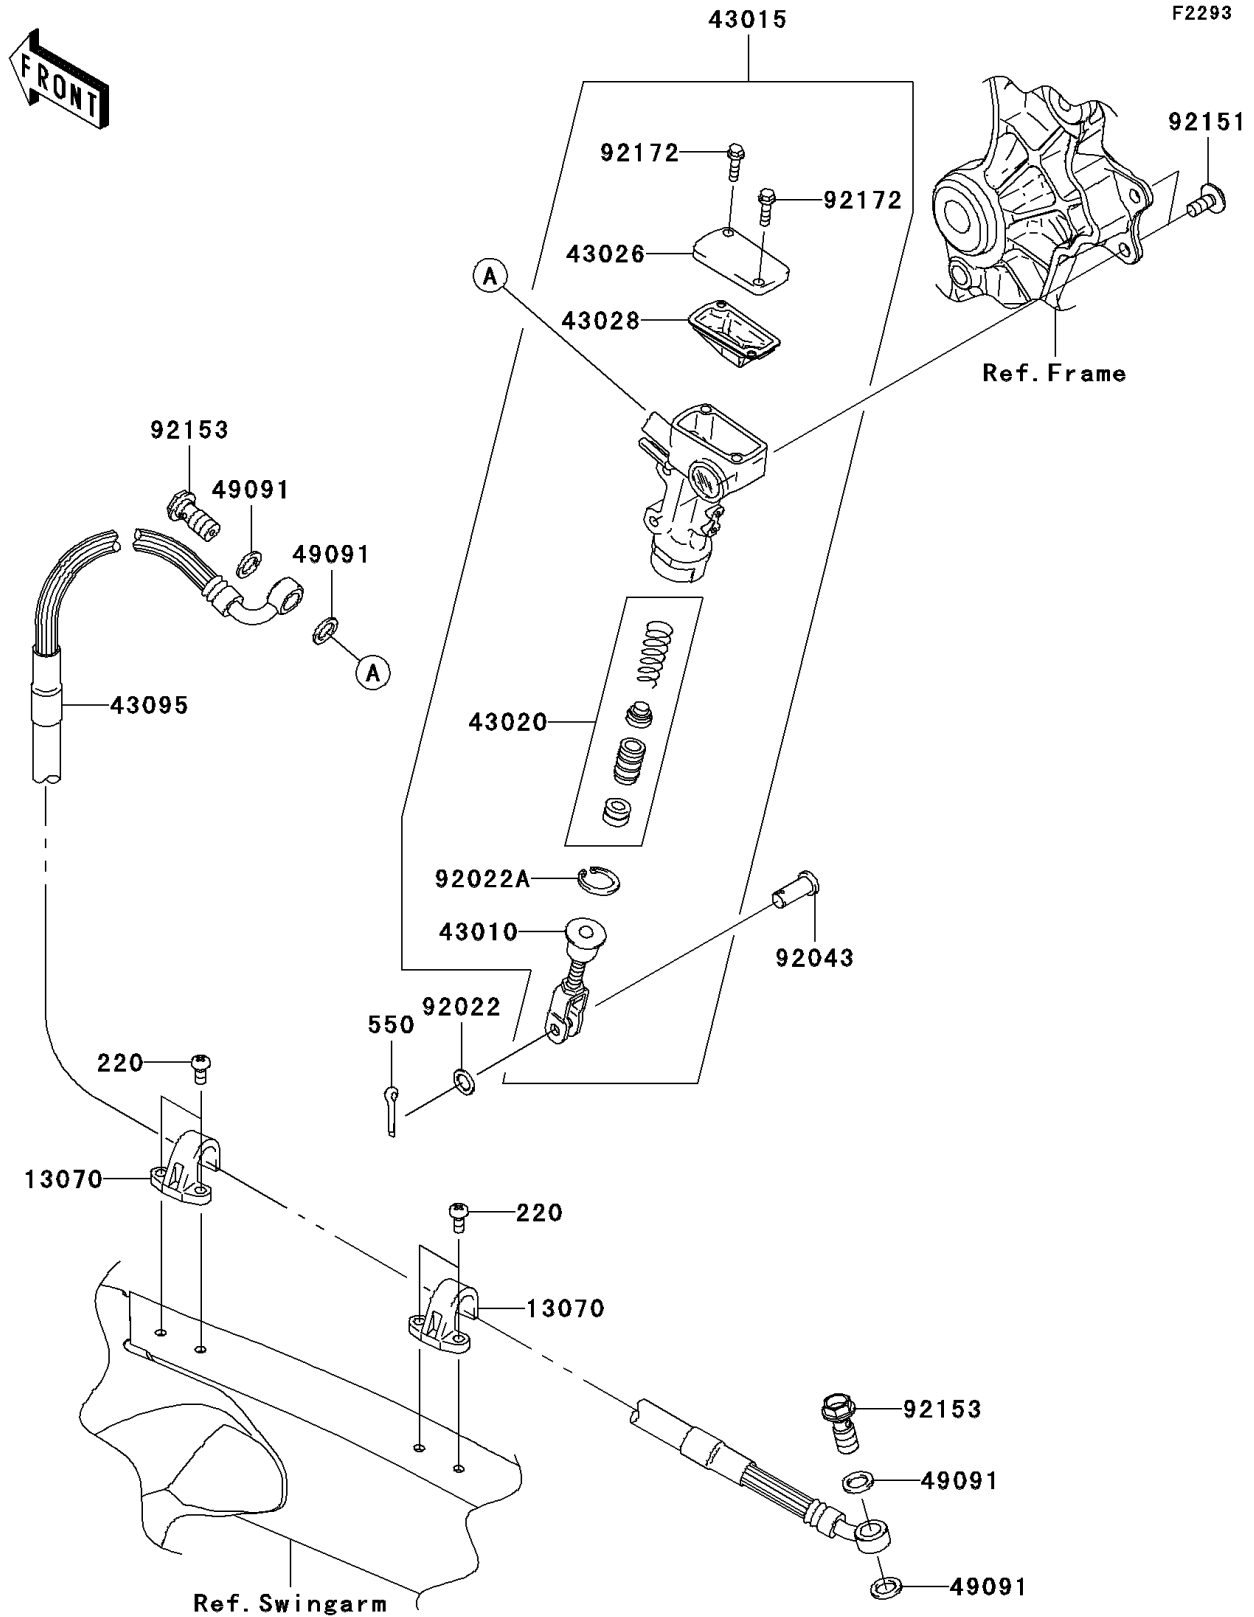

2010 KX™ 250F

PARTS DIAGRAM

Rear Master Cylinder

2010 KX™ 250F

PARTS LIST

Rear Master Cylinder

ITEM NAME

PART NUMBER

QUANTITY
