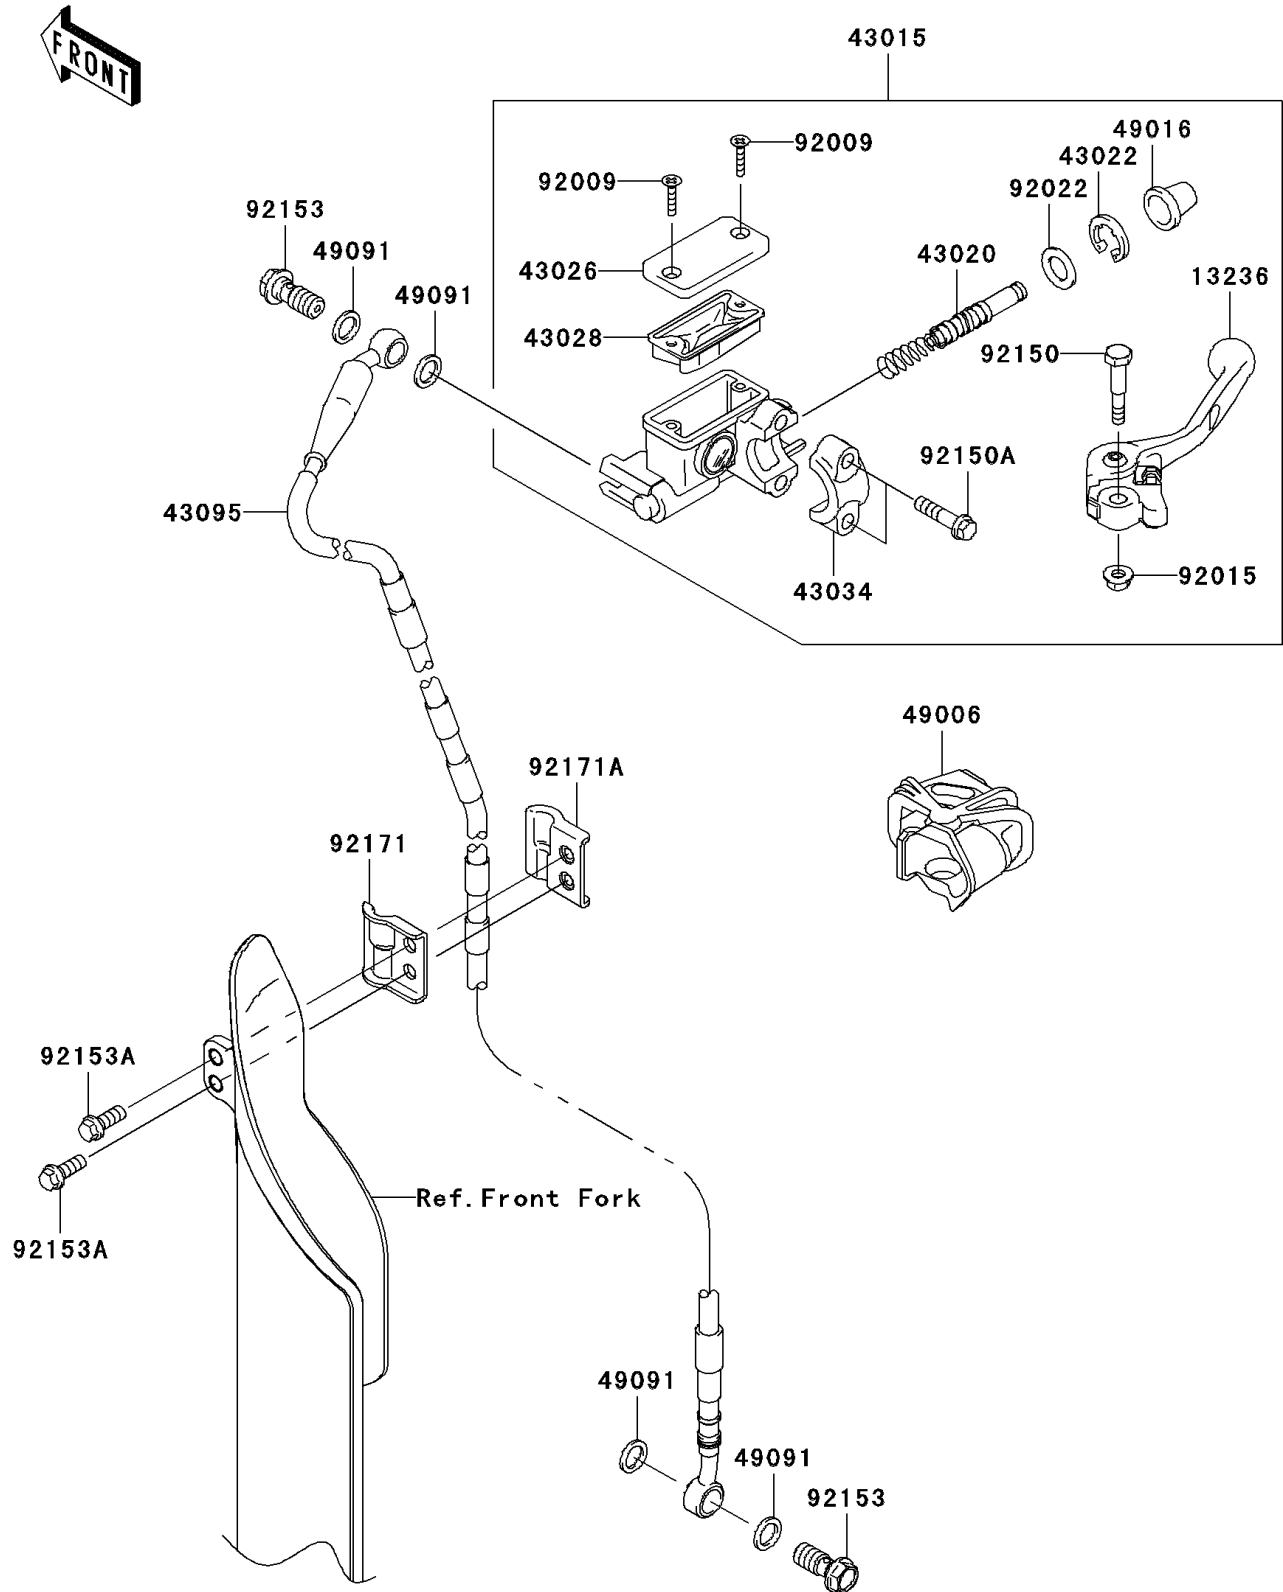

2010 KX™ 250F

PARTS DIAGRAM

Front Master Cylinder

F2291

2010 KX™ 250F

PARTS LIST

Front Master Cylinder

Kawasaki

Let the Good Times Roll®

ITEM NAME

PART NUMBER

QUANTITY
