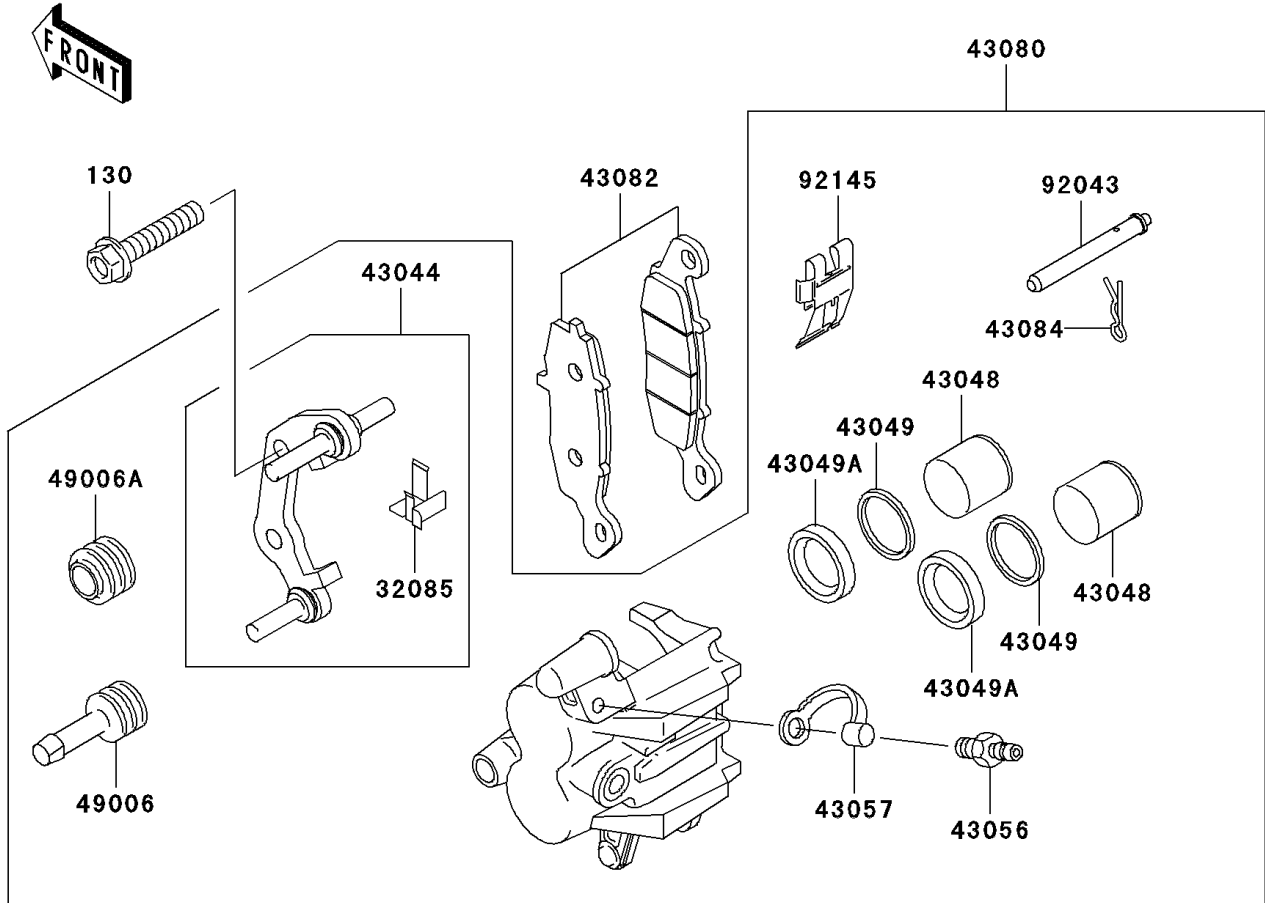

2009 KX™100

PARTS DIAGRAM

Front Brake

F2292

2009 KX™100

PARTS LIST

Front Brake

ITEM NAME

PART NUMBER

QUANTITY
