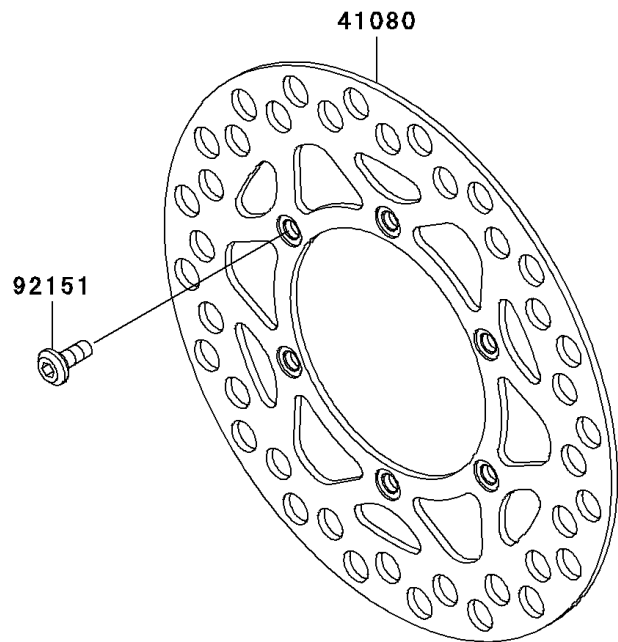

2009 KX™100

PARTS DIAGRAM

Front Brake

F2292

2009 KX™100

PARTS LIST

Front Brake

ITEM NAME

PART NUMBER

QUANTITY
