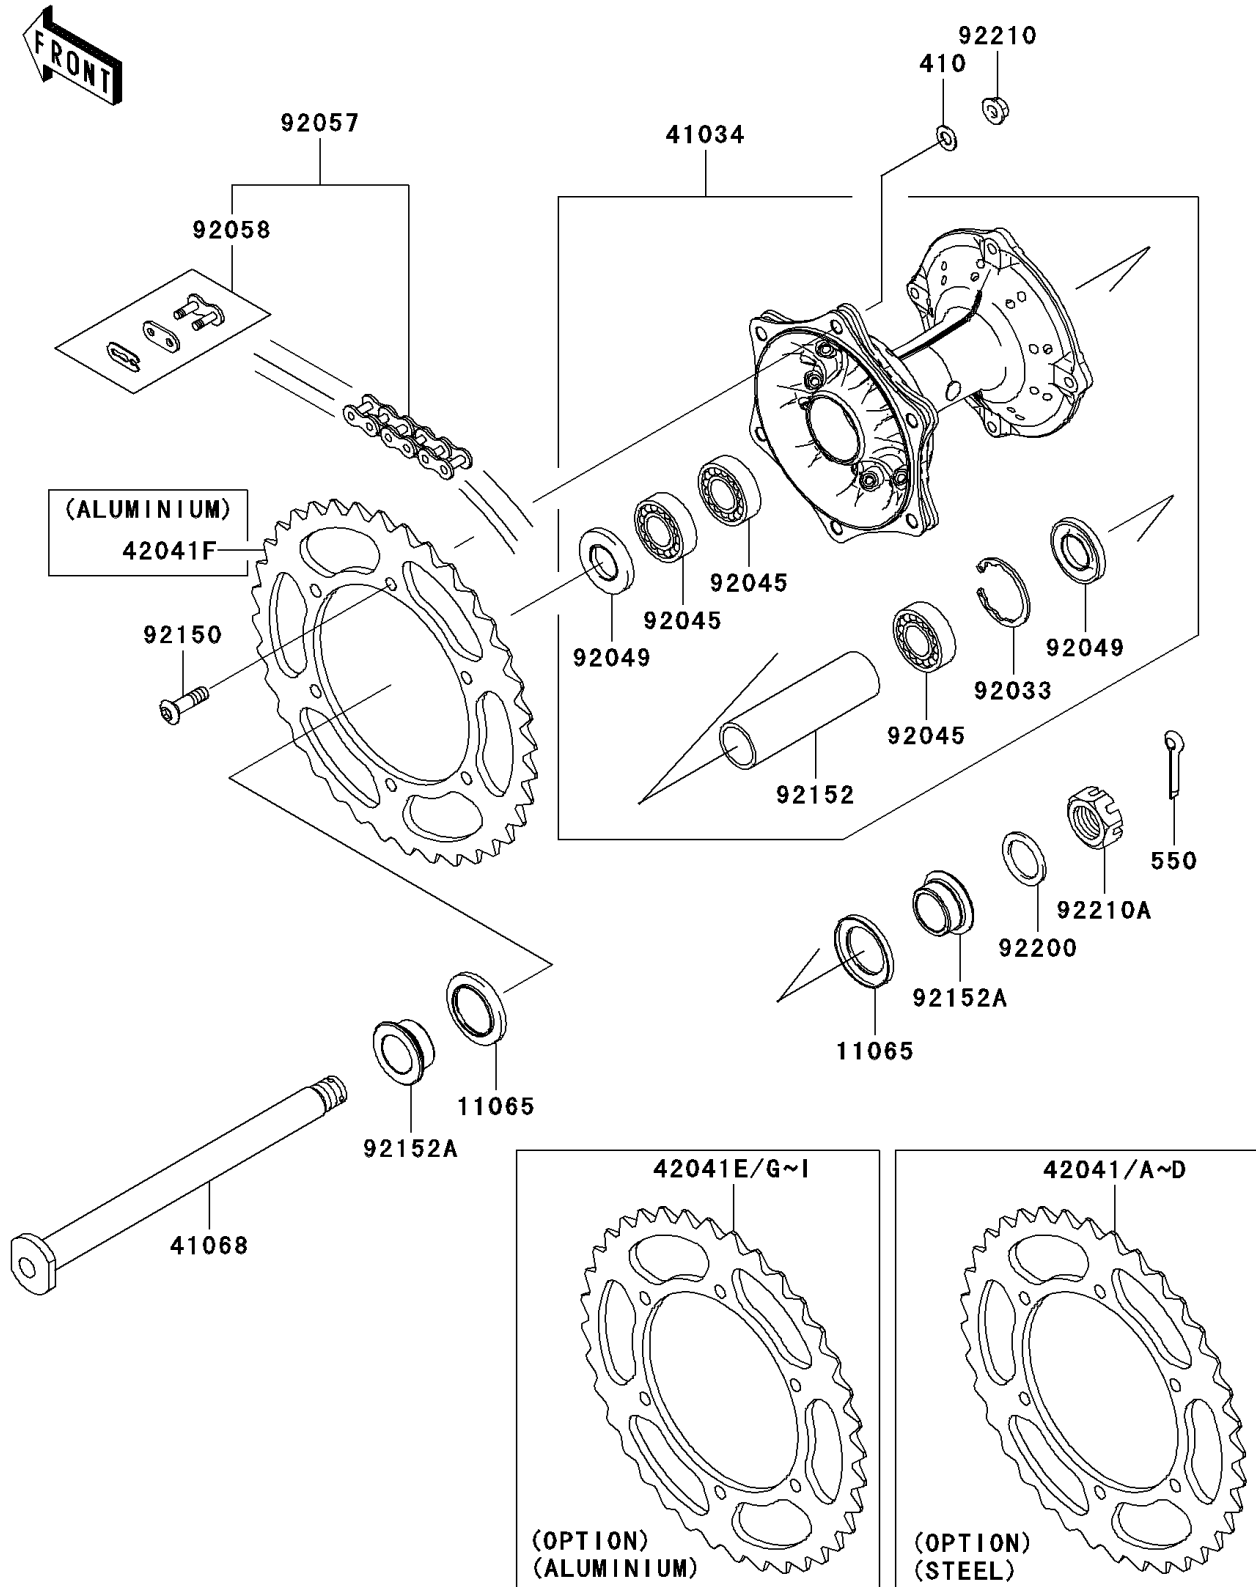

2010 KX™ 250F

PARTS DIAGRAM

Rear Hub

F2240

2010 KX™ 250F

PARTS LIST

Rear Hub

Kawasaki

Let the Good Times Roll®

ITEM NAME

PART NUMBER

QUANTITY
