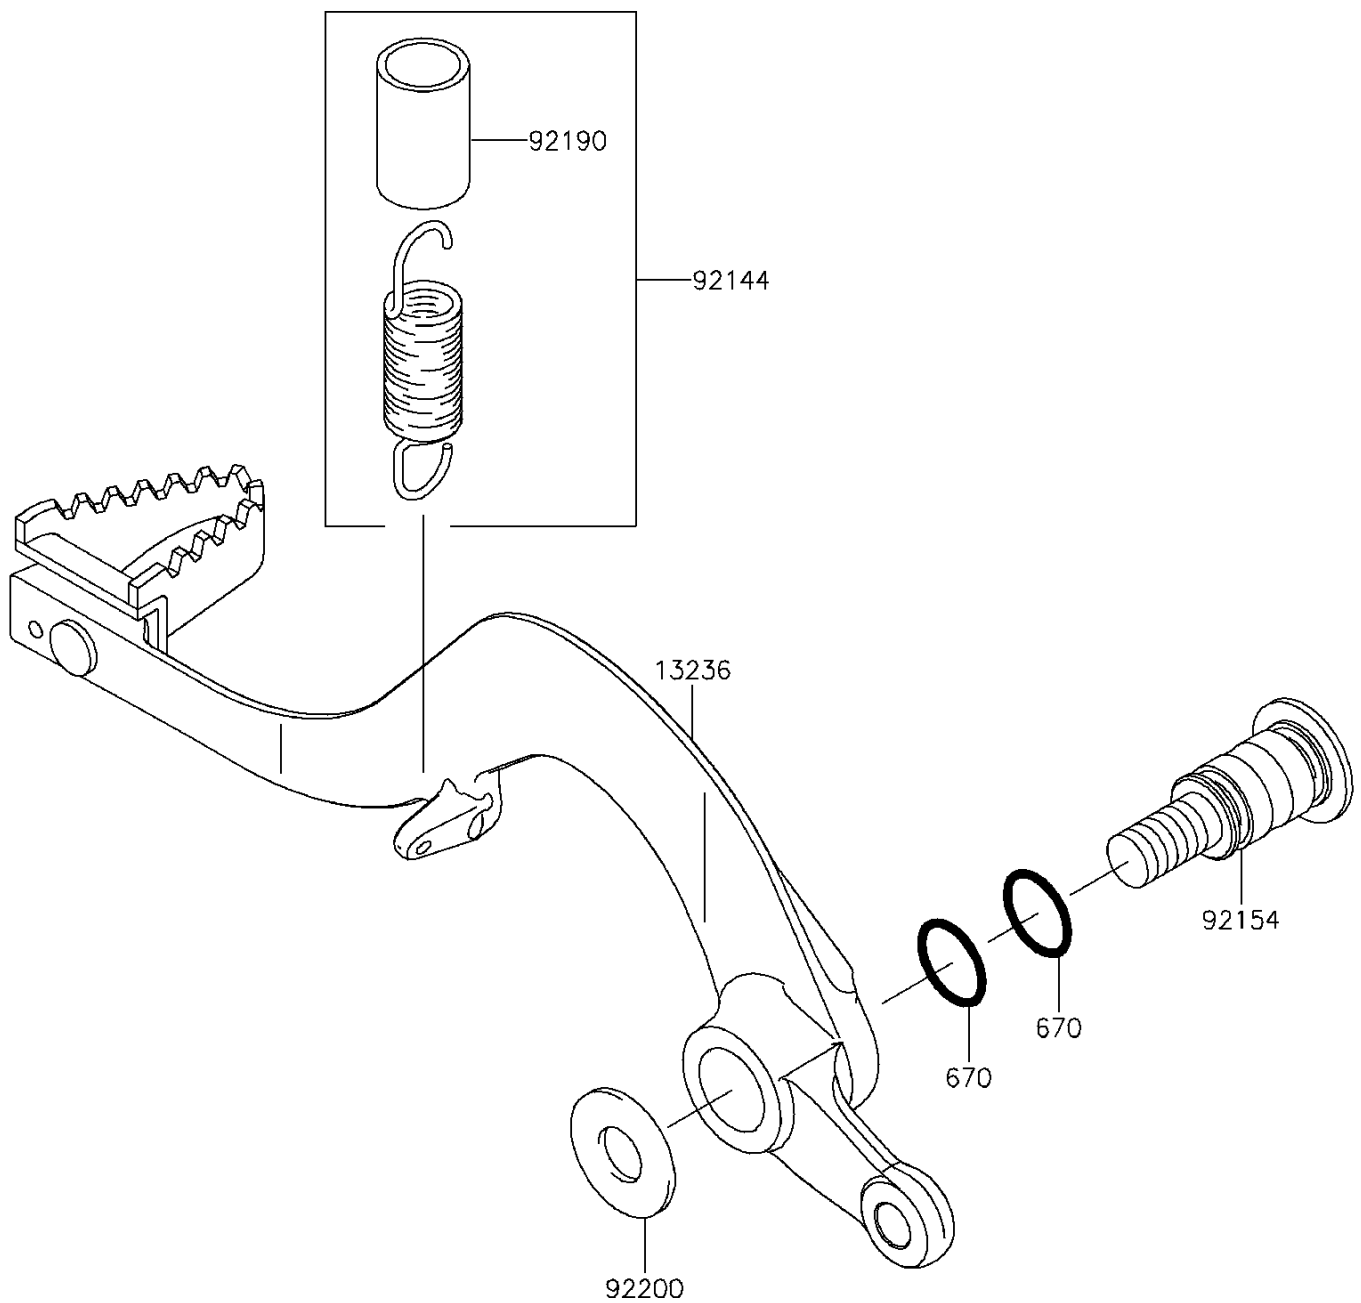

2015 KX™ 450F

PARTS DIAGRAM

Brake Pedal

F2260

2015 KX™ 450F

PARTS LIST

Brake Pedal

Kawasaki

Let the Good Times Roll®

ITEM NAME	PART NUMBER	QUANTITY
O RING,12MM (Ref # 670)	670B2012	2
LEVER-COMP,BRAKE PEDAL (Ref # 13236)	13236-0202	1
SPRING,BRAKE PEDAL RETURN (Ref # 92144)	92144-1752	1
BOLT,BRAKE PEDAL,10MM (Ref # 92154)	92154-0516	1
TUBE,13X16X25 (Ref # 92190)	92190-1488	1
WASHER,10.5X24X1.5 (Ref # 92200)	92200-0154	1