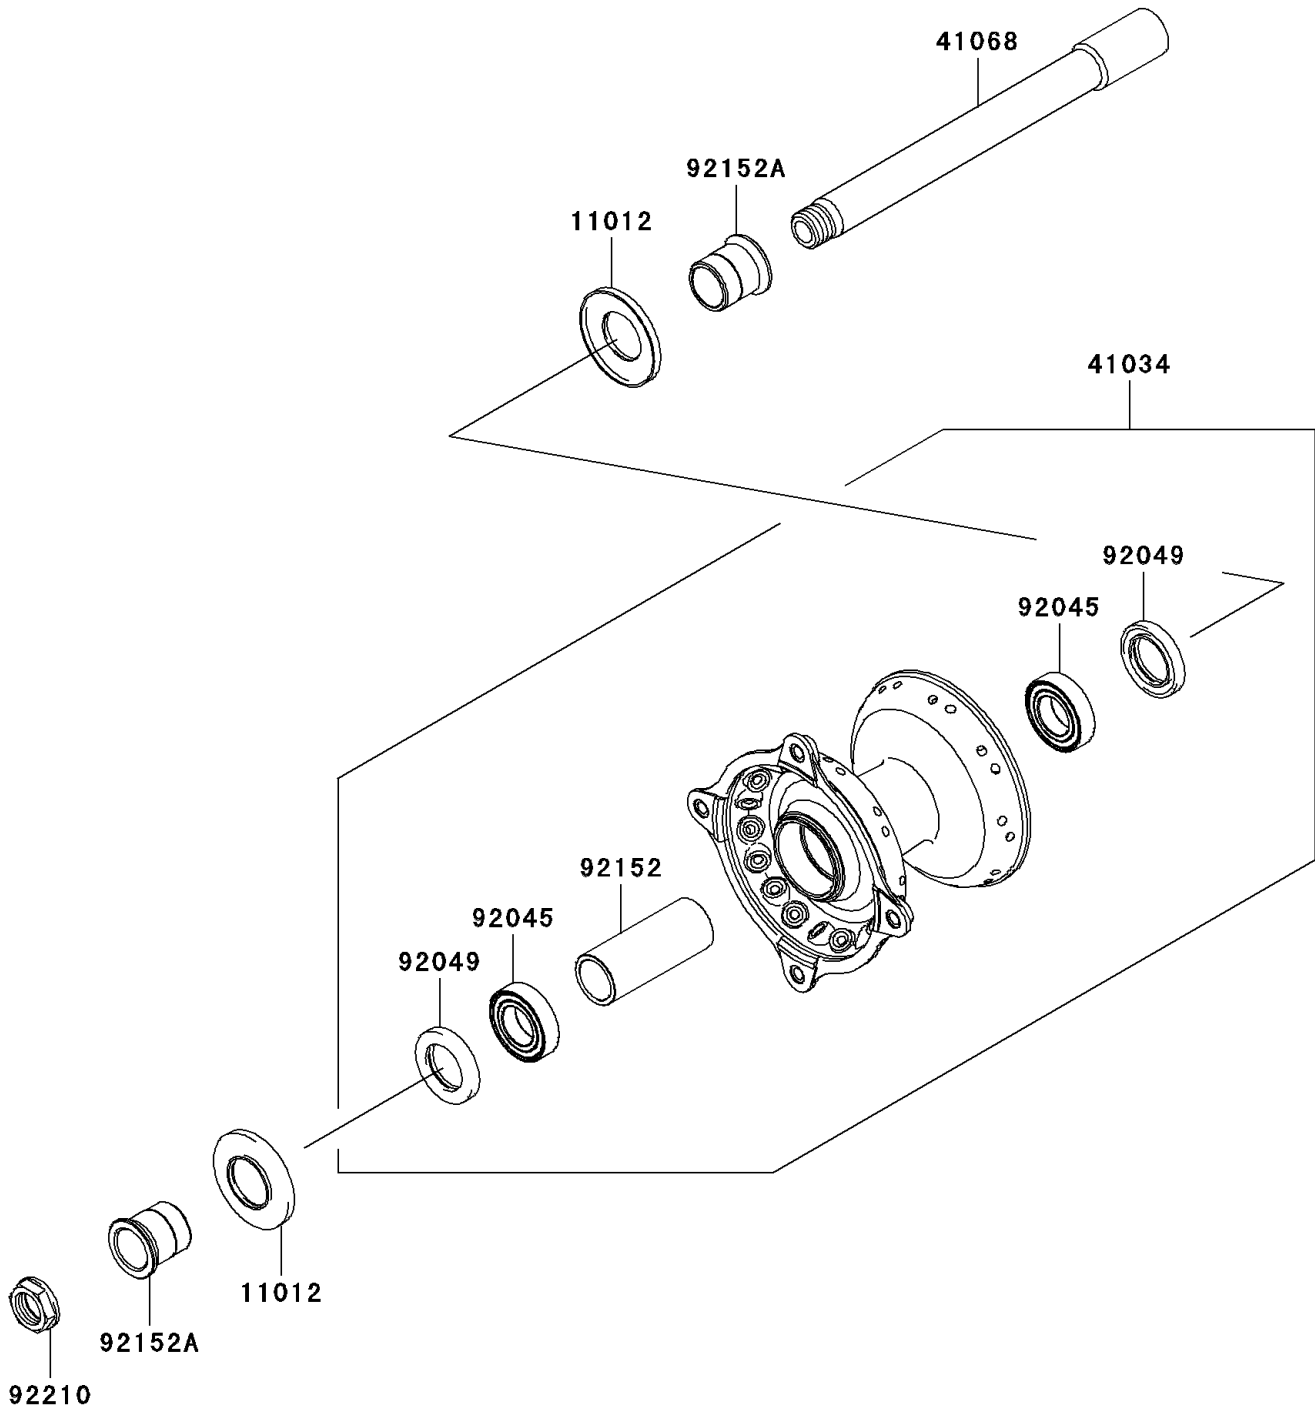

2010 KX™ 250F

PARTS DIAGRAM

Front Hub

F2230

2010 KX™ 250F

PARTS LIST

Front Hub

Kawasaki

Let the Good Times Roll®

ITEM NAME

PART NUMBER

QUANTITY
