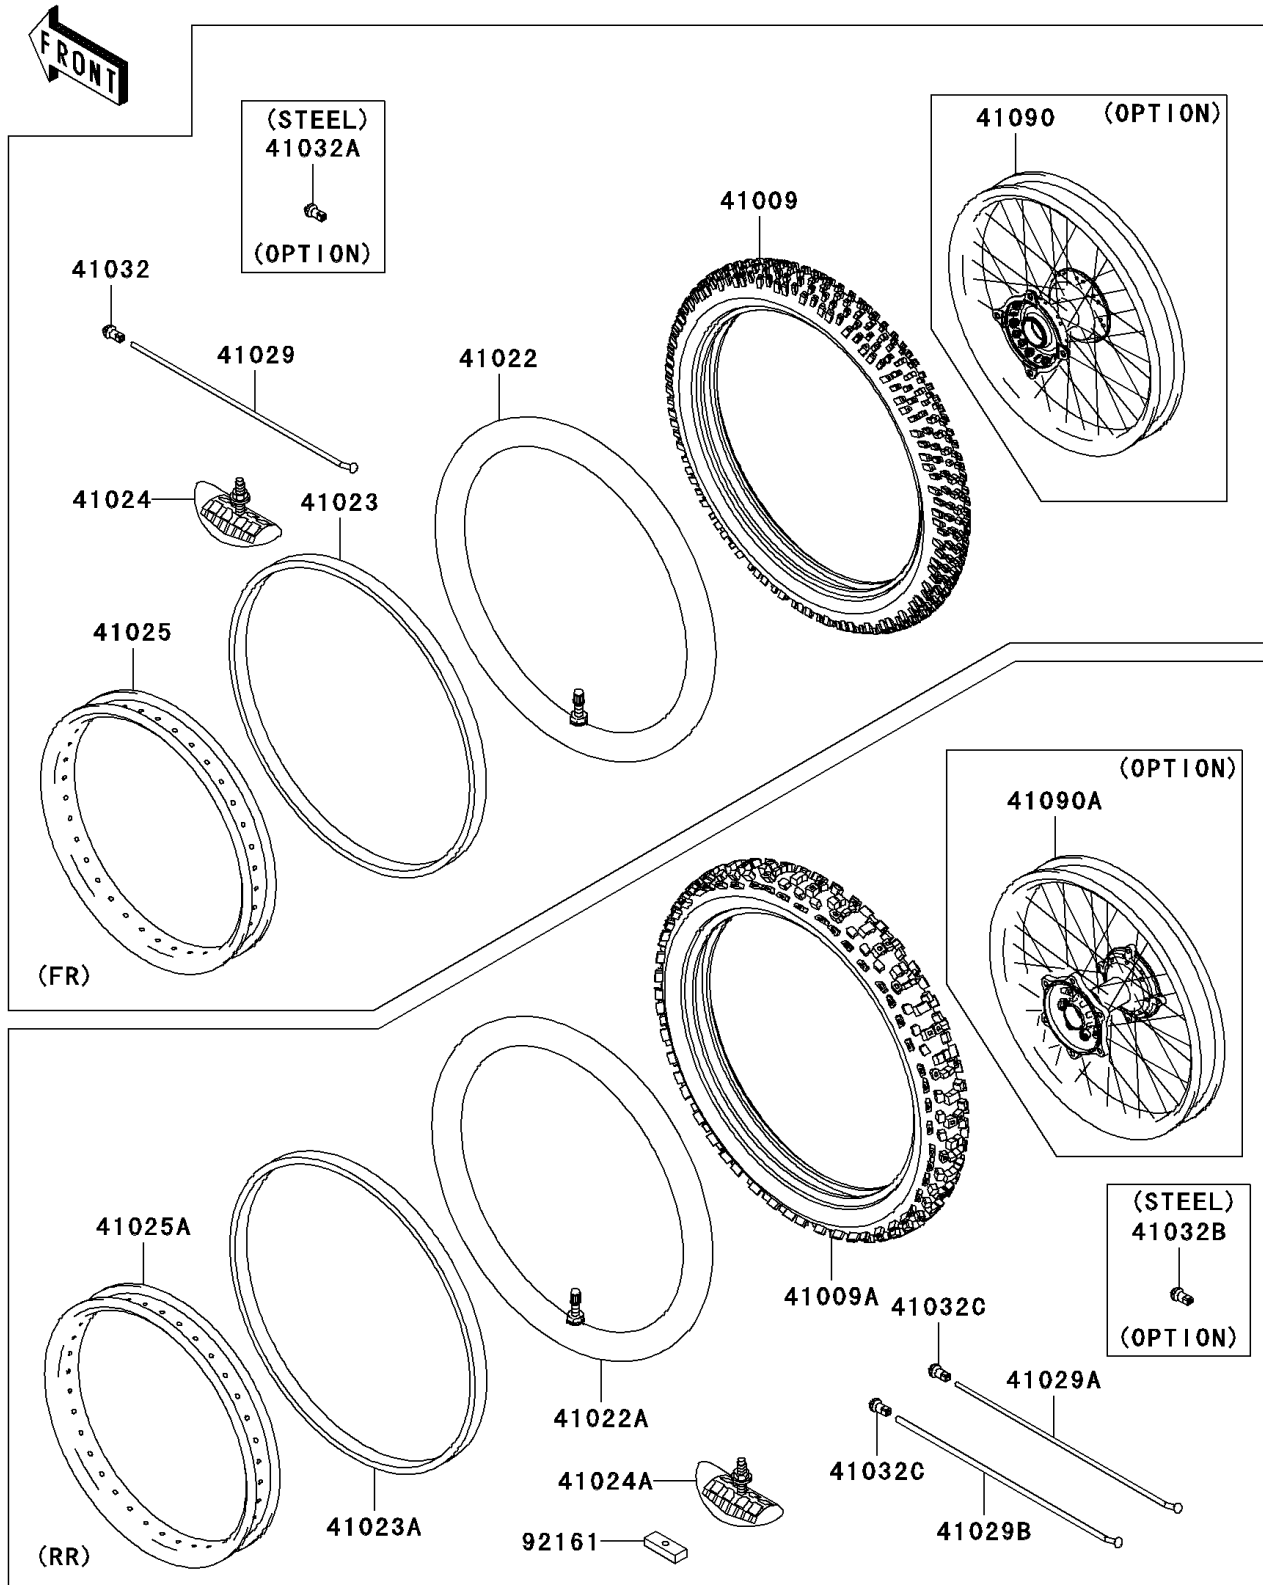

2010 KX™ 250F

PARTS DIAGRAM

Wheels/Tires

F2210

2010 KX™ 250F

PARTS LIST

Wheels/Tires

Kawasaki

Let the Good Times Roll®

ITEM NAME

PART NUMBER

QUANTITY
