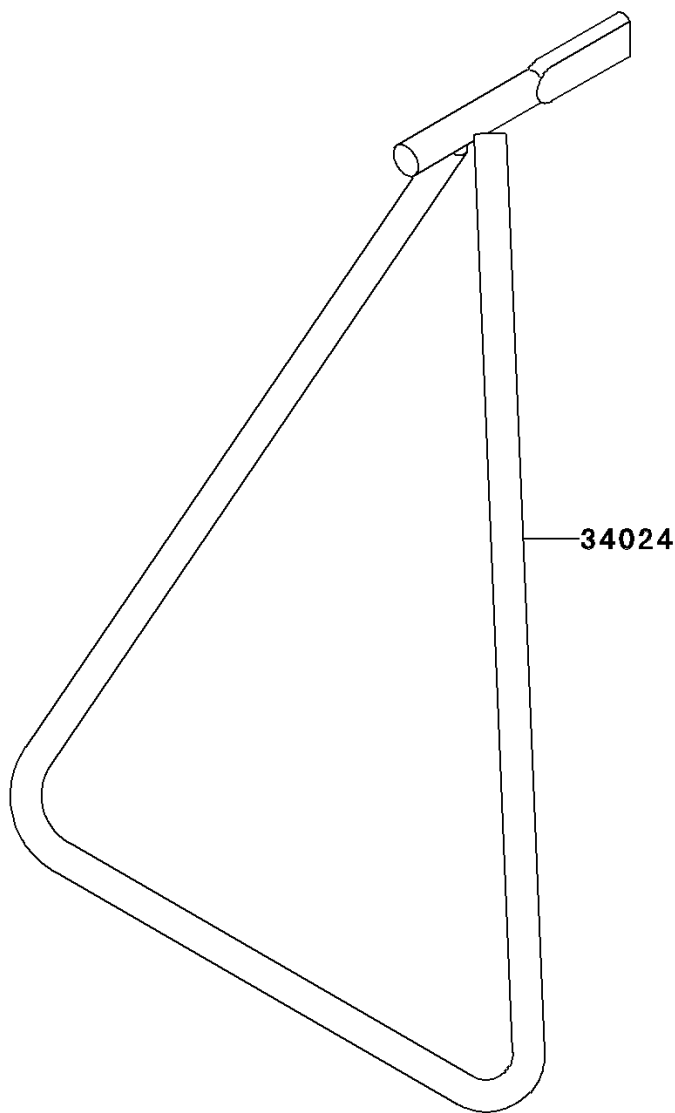

# 2010 KX™ 250F

## PARTS DIAGRAM

Stand(s)

F2190

## PARTS LIST

Stand(s)

**Kawasaki**

Let the Good Times Roll®

**ITEM NAME**

**PART NUMBER**

**QUANTITY**

---