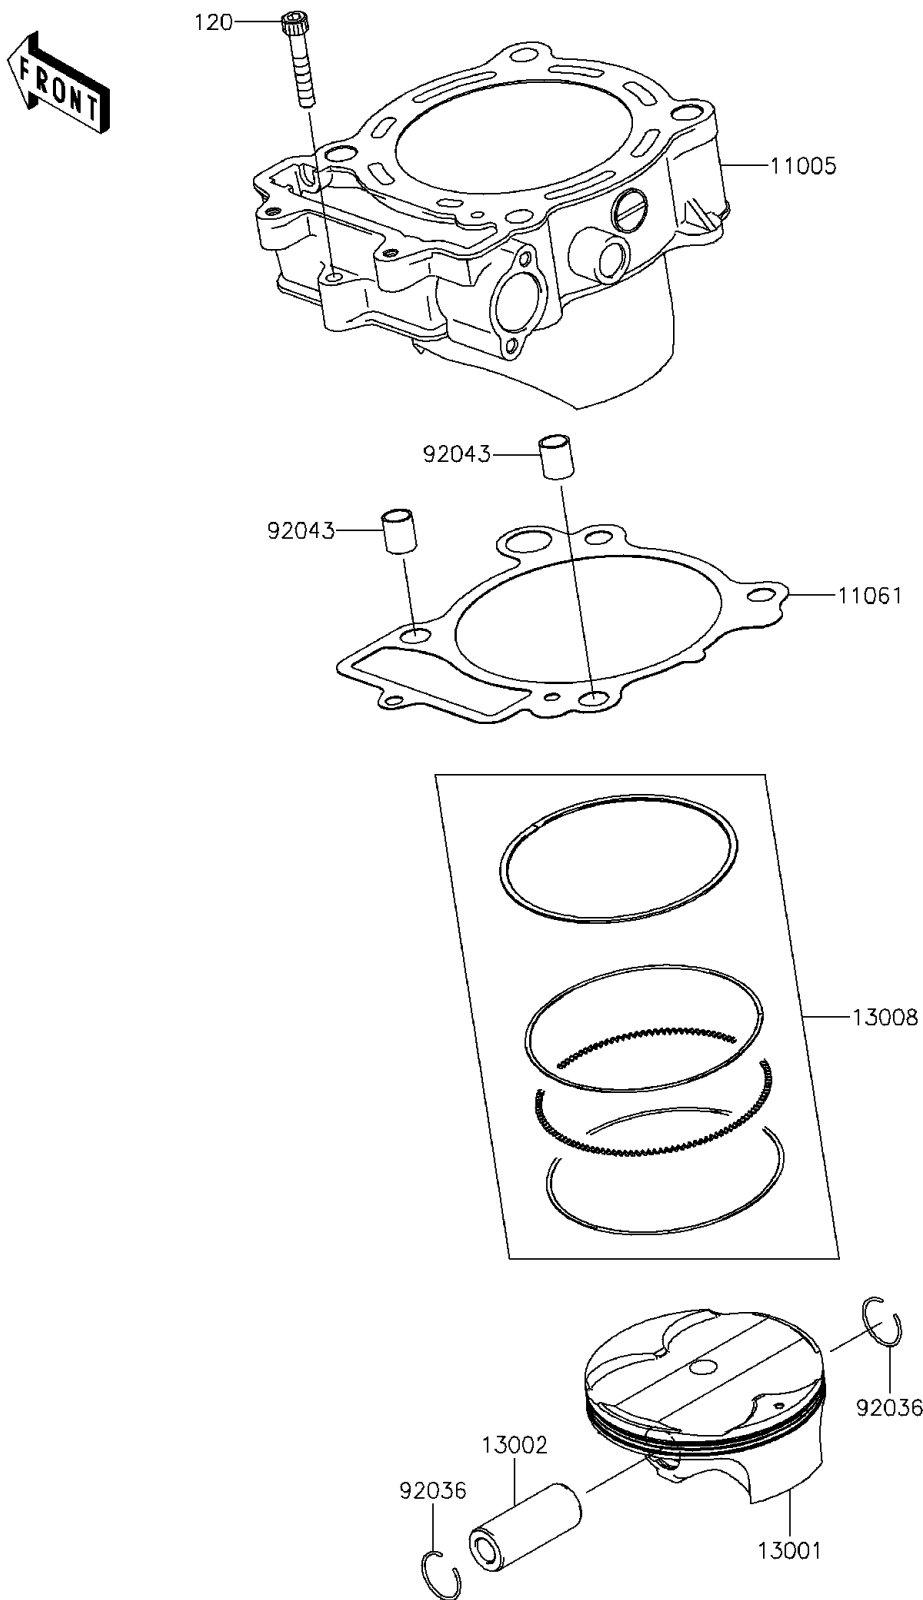

2015 KX™ 450F

PARTS DIAGRAM

Cylinder/Piston(s)

Kawasaki

Let the Good Times Roll®

E1120

2015 KX™ 450F

PARTS LIST

Cylinder/Piston(s)

ITEM NAME	PART NUMBER	QUANTITY
BOLT-SOCKET,6X35 (Ref # 120)	120CA0635	1
CYLINDER-ENGINE (Ref # 11005)	11005-0132	1
GASKET,CYLINDER BASE (Ref # 11061)	11061-0768	1
PISTON-ENGINE (Ref # 13001)	13001-0766	1
PIN-PISTON (Ref # 13002)	13002-0028	1
RING-SET-PISTON (Ref # 13008)	13008-0555	1
RING-SNAP,PISTON PIN (Ref # 92036)	92036-008	2
PIN,10.1X12X14 (Ref # 92043)	92043-4009	2