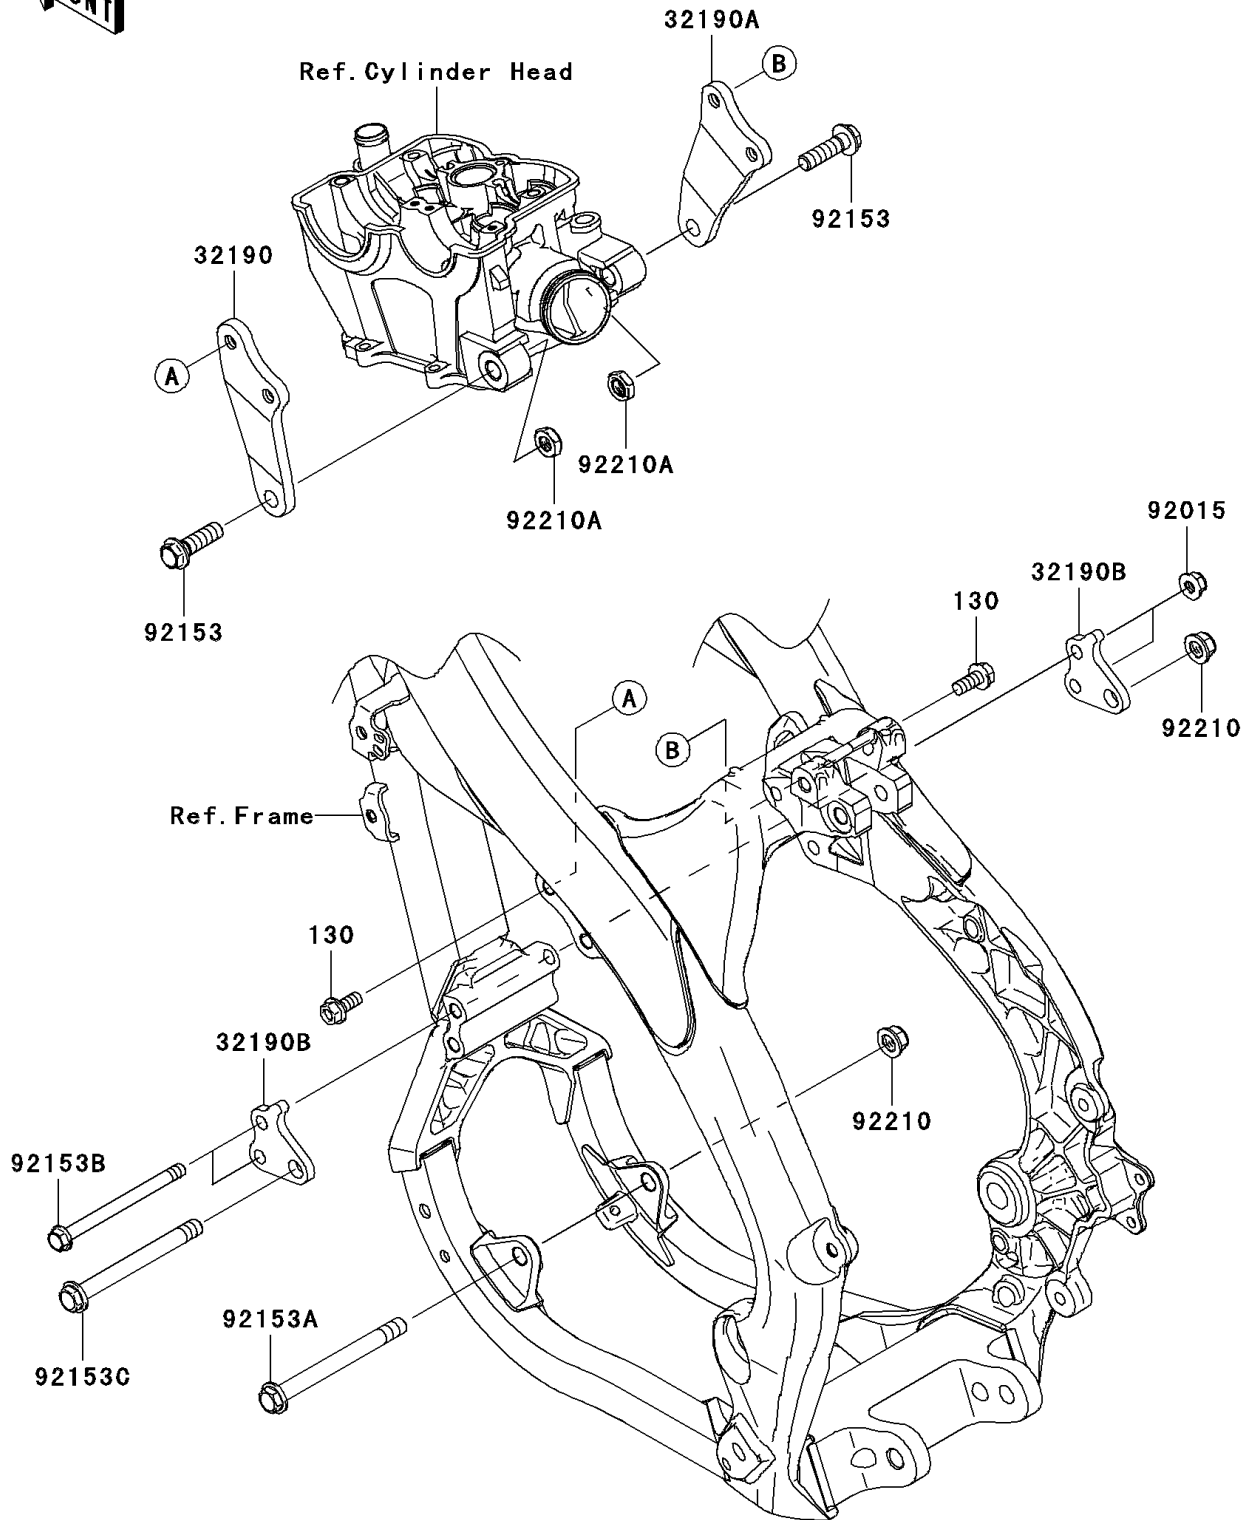

2010 KX™ 250F

PARTS DIAGRAM

Engine Mount

F2122

2010 KX™ 250F

PARTS LIST

Engine Mount

Kawasaki

Let the Good Times Roll®

ITEM NAME

PART NUMBER

QUANTITY
