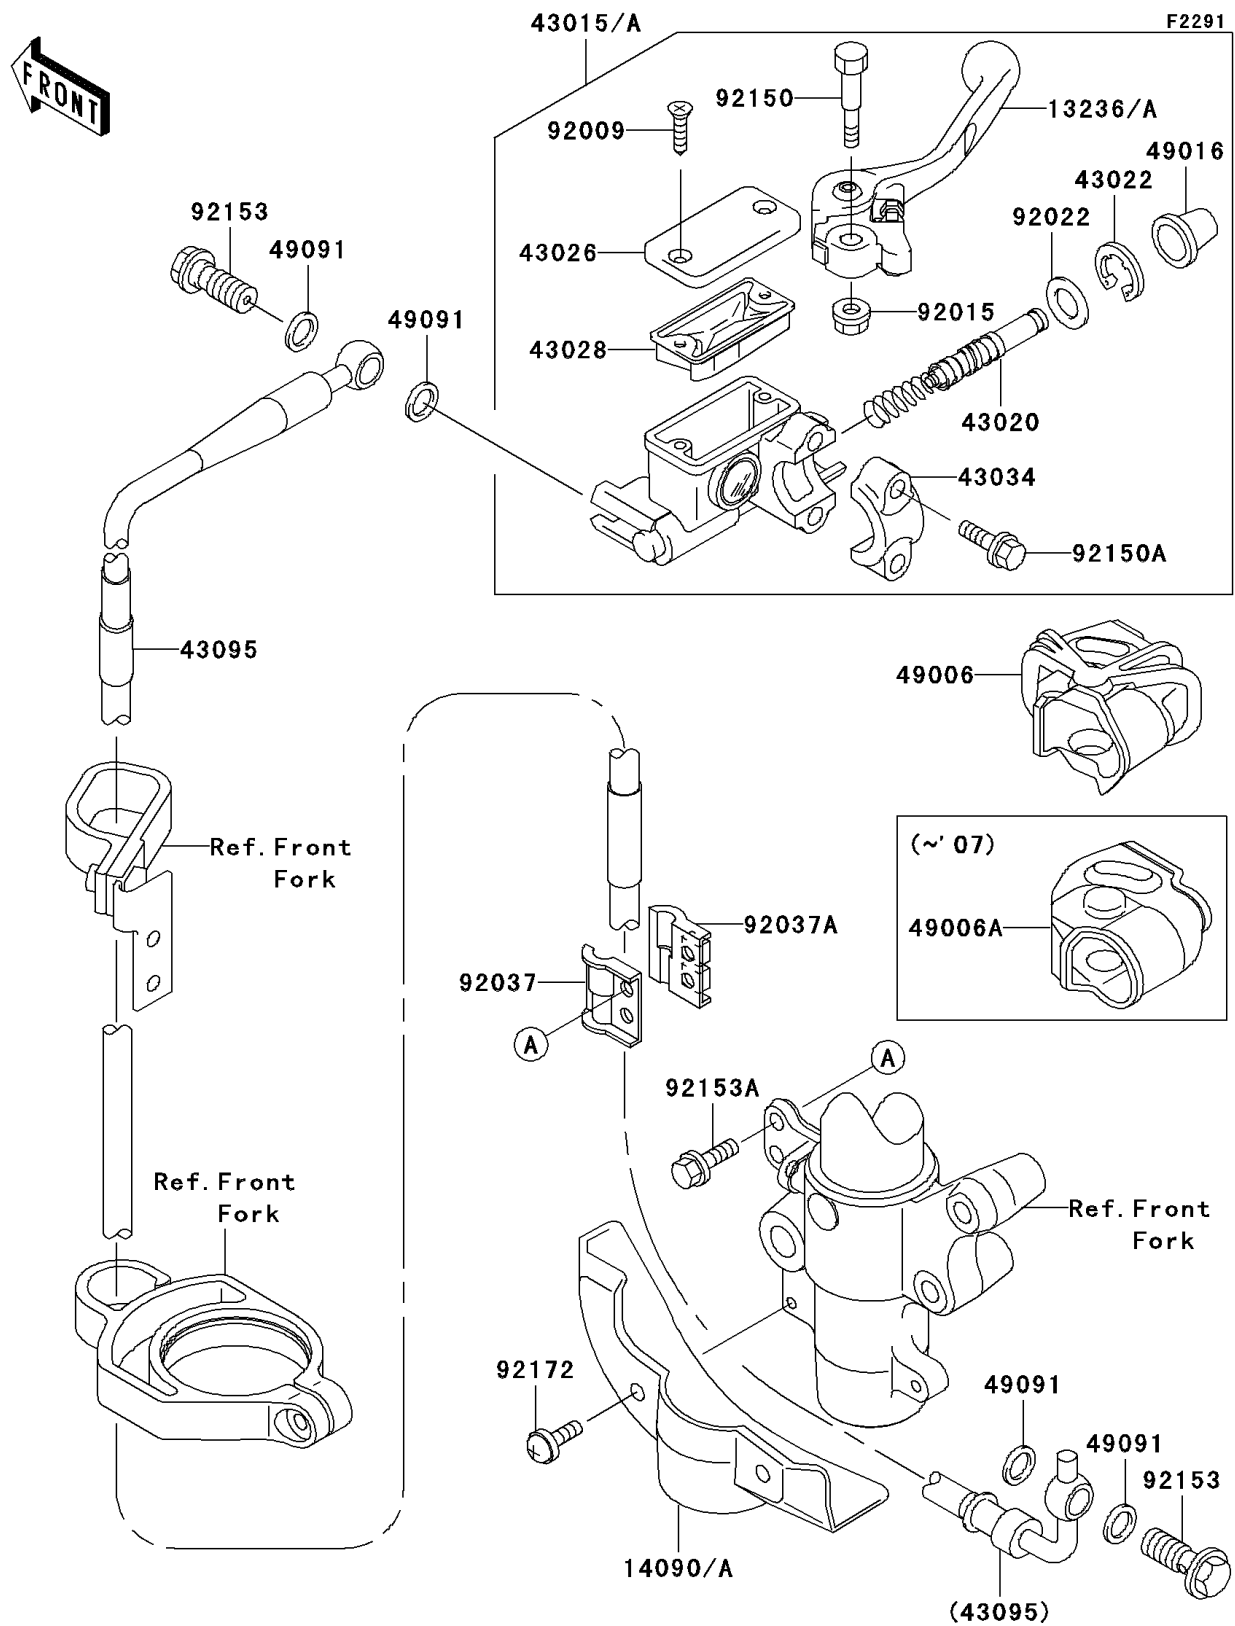

2008 KX™100

PARTS DIAGRAM

Front Master Cylinder

Kawasaki

Let the Good Times Roll®

2008 KX™100

PARTS LIST

Front Master Cylinder

ITEM NAME

PART NUMBER

QUANTITY
