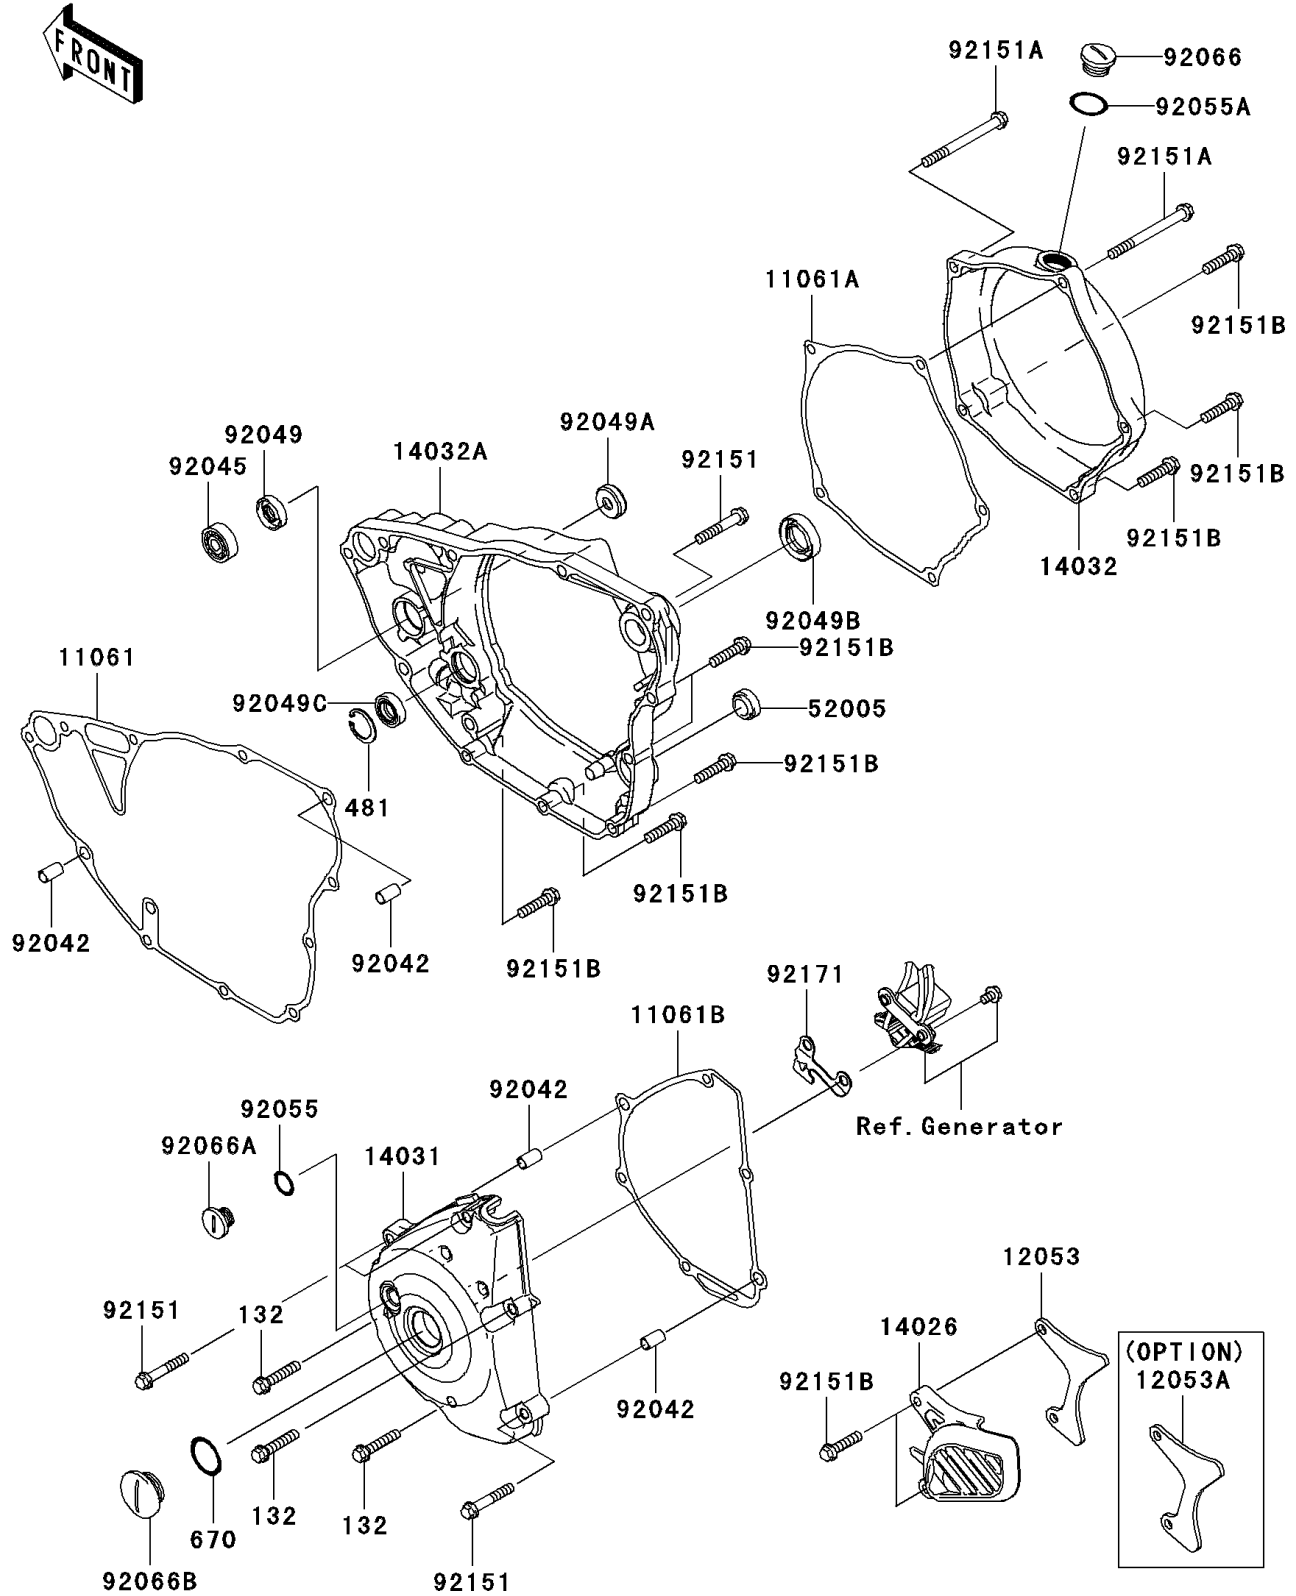

2010 KX™ 250F

PARTS DIAGRAM

Engine Cover(s)

Kawasaki

Let the Good Times Roll®

E1431

2010 KX™ 250F

PARTS LIST

Engine Cover(s)

Kawasaki

Let the Good Times Roll®

ITEM NAME

PART NUMBER

QUANTITY
