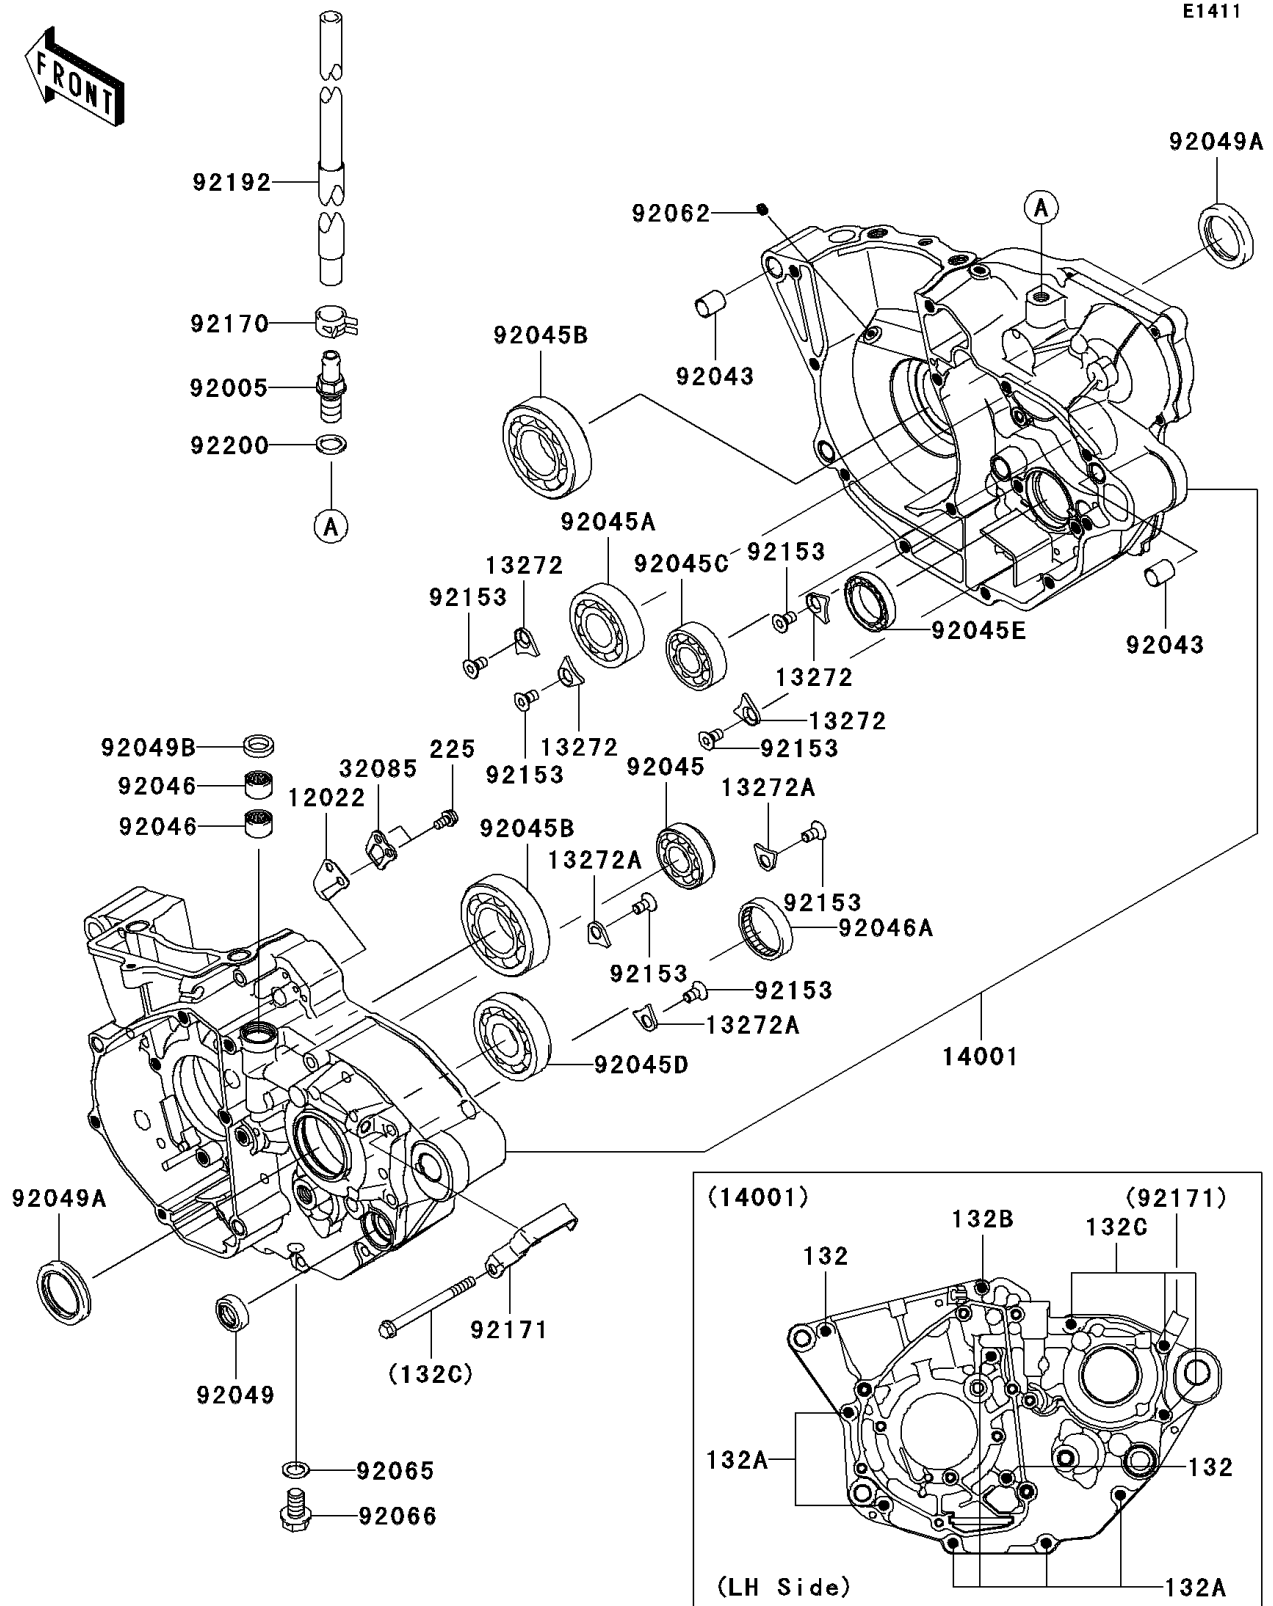

2010 KX™ 250F

PARTS DIAGRAM

Crankcase

2010 KX™ 250F

PARTS LIST

Crankcase

Kawasaki

Let the Good Times Roll®

ITEM NAME

PART NUMBER

QUANTITY
