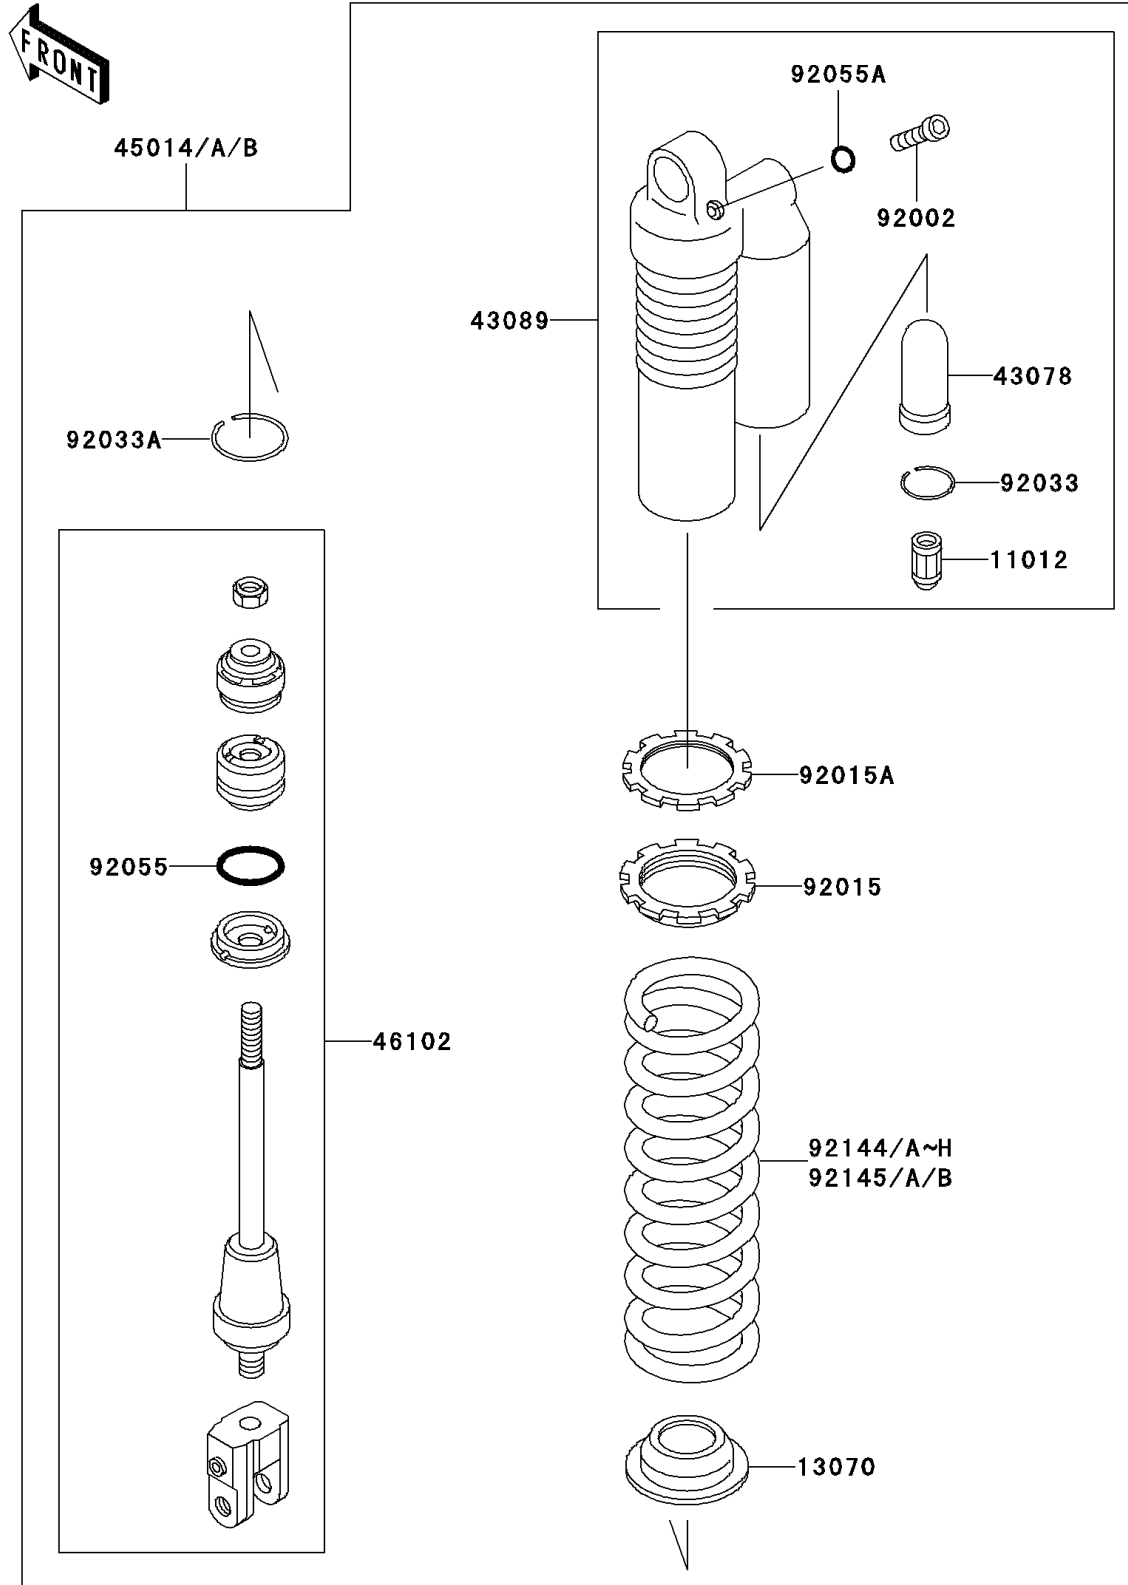

2006 KX100

PARTS DIAGRAM

Shock Absorber(s)

F2280

2006 KX100

PARTS LIST

Shock Absorber(s)

Kawasaki

Let the Good Times Roll®

ITEM NAME

PART NUMBER

QUANTITY
