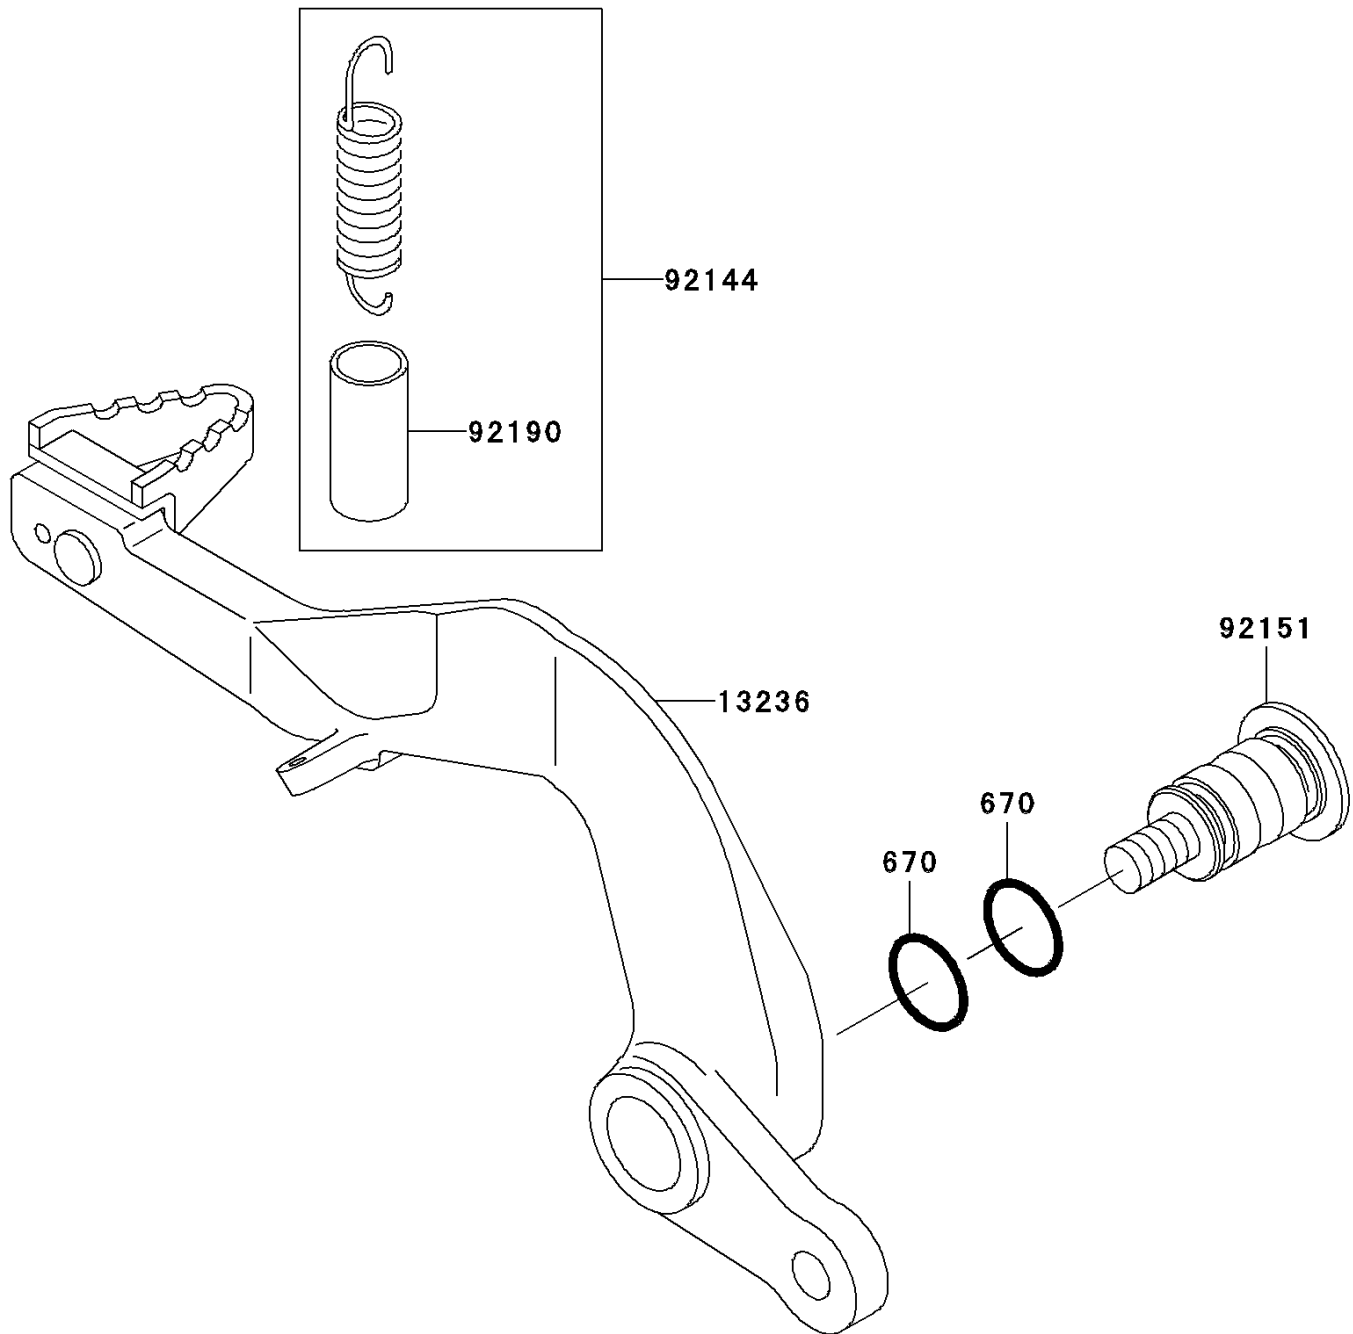

2009 KX™100

PARTS DIAGRAM

Brake Pedal

F2260

2009 KX™100

PARTS LIST

Brake Pedal

Kawasaki

Let the Good Times Roll®

ITEM NAME

PART NUMBER

QUANTITY
