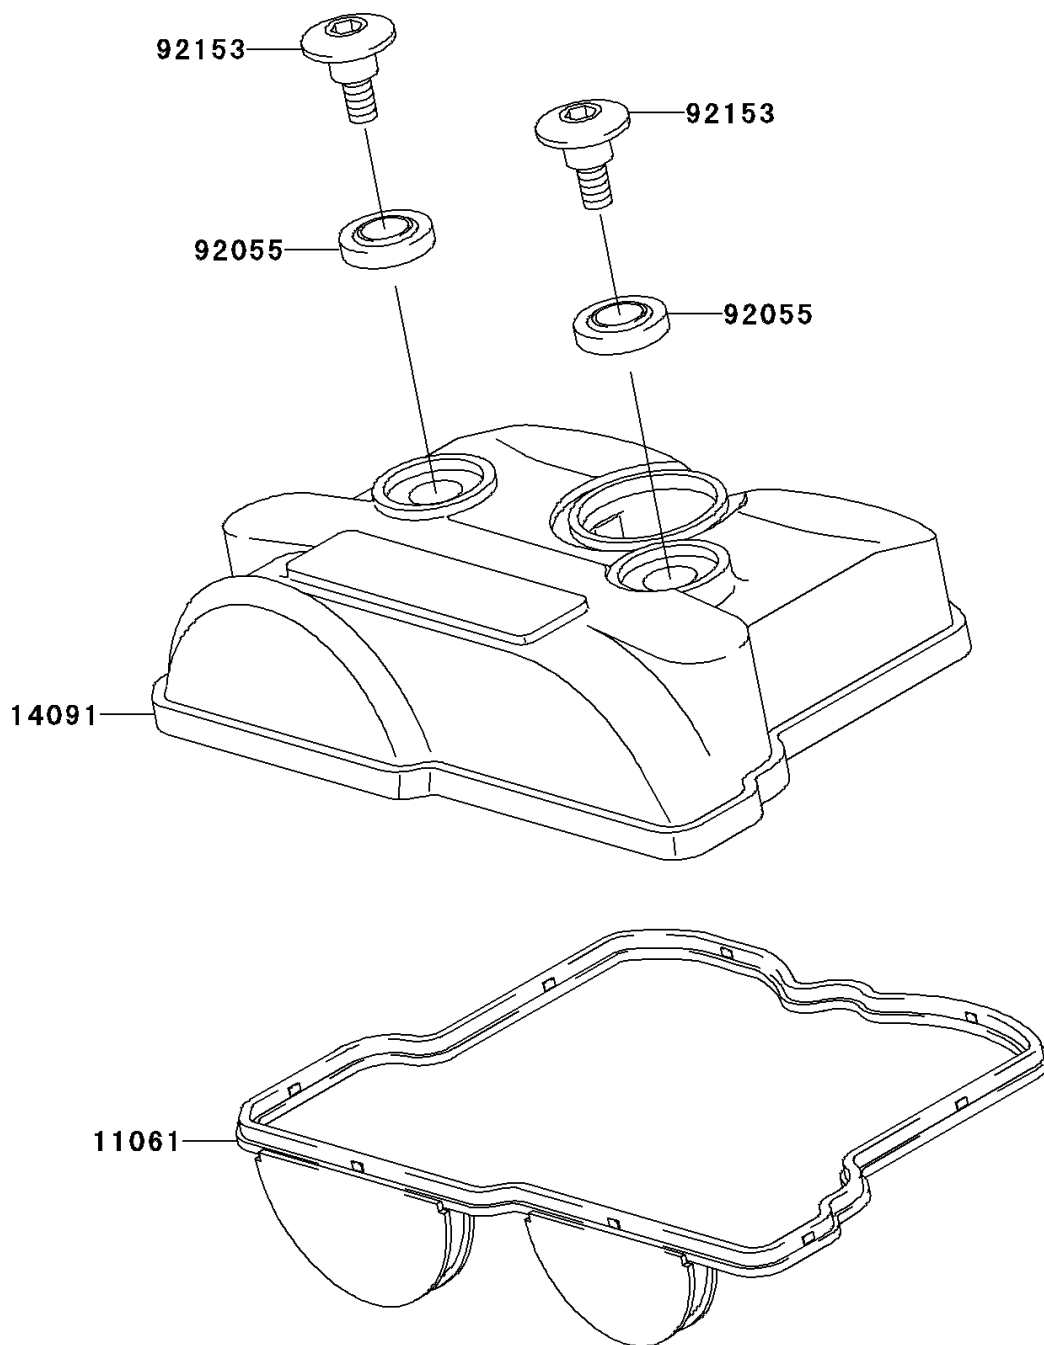

2010 KX™ 250F

PARTS DIAGRAM

Cylinder Head Cover

Kawasaki

Let the Good Times Roll®

E1112

2010 KX™ 250F

PARTS LIST

Cylinder Head Cover

Kawasaki

Let the Good Times Roll®

ITEM NAME

PART NUMBER

QUANTITY
