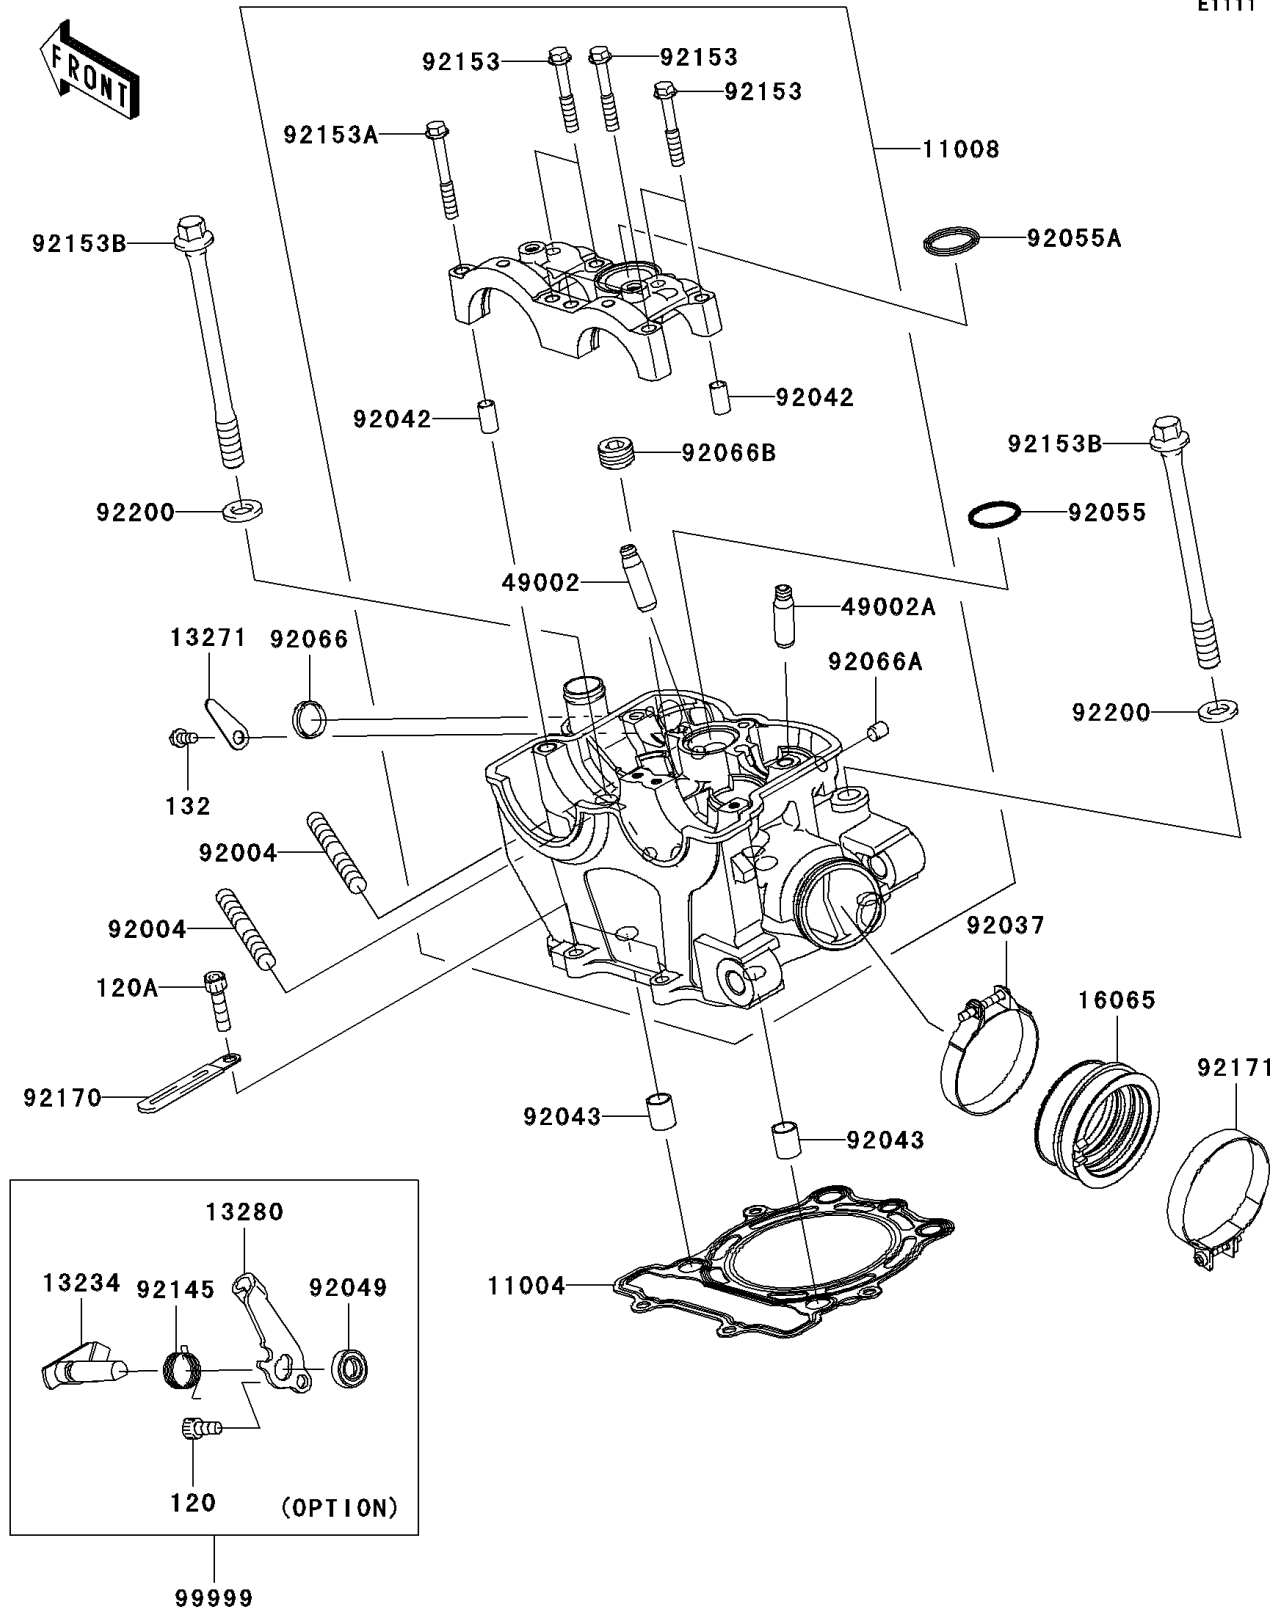

2010 KX™ 250F

PARTS DIAGRAM

Cylinder Head

E1111

2010 KX™ 250F

PARTS LIST

Cylinder Head

Kawasaki

Let the Good Times Roll®

ITEM NAME

PART NUMBER

QUANTITY
