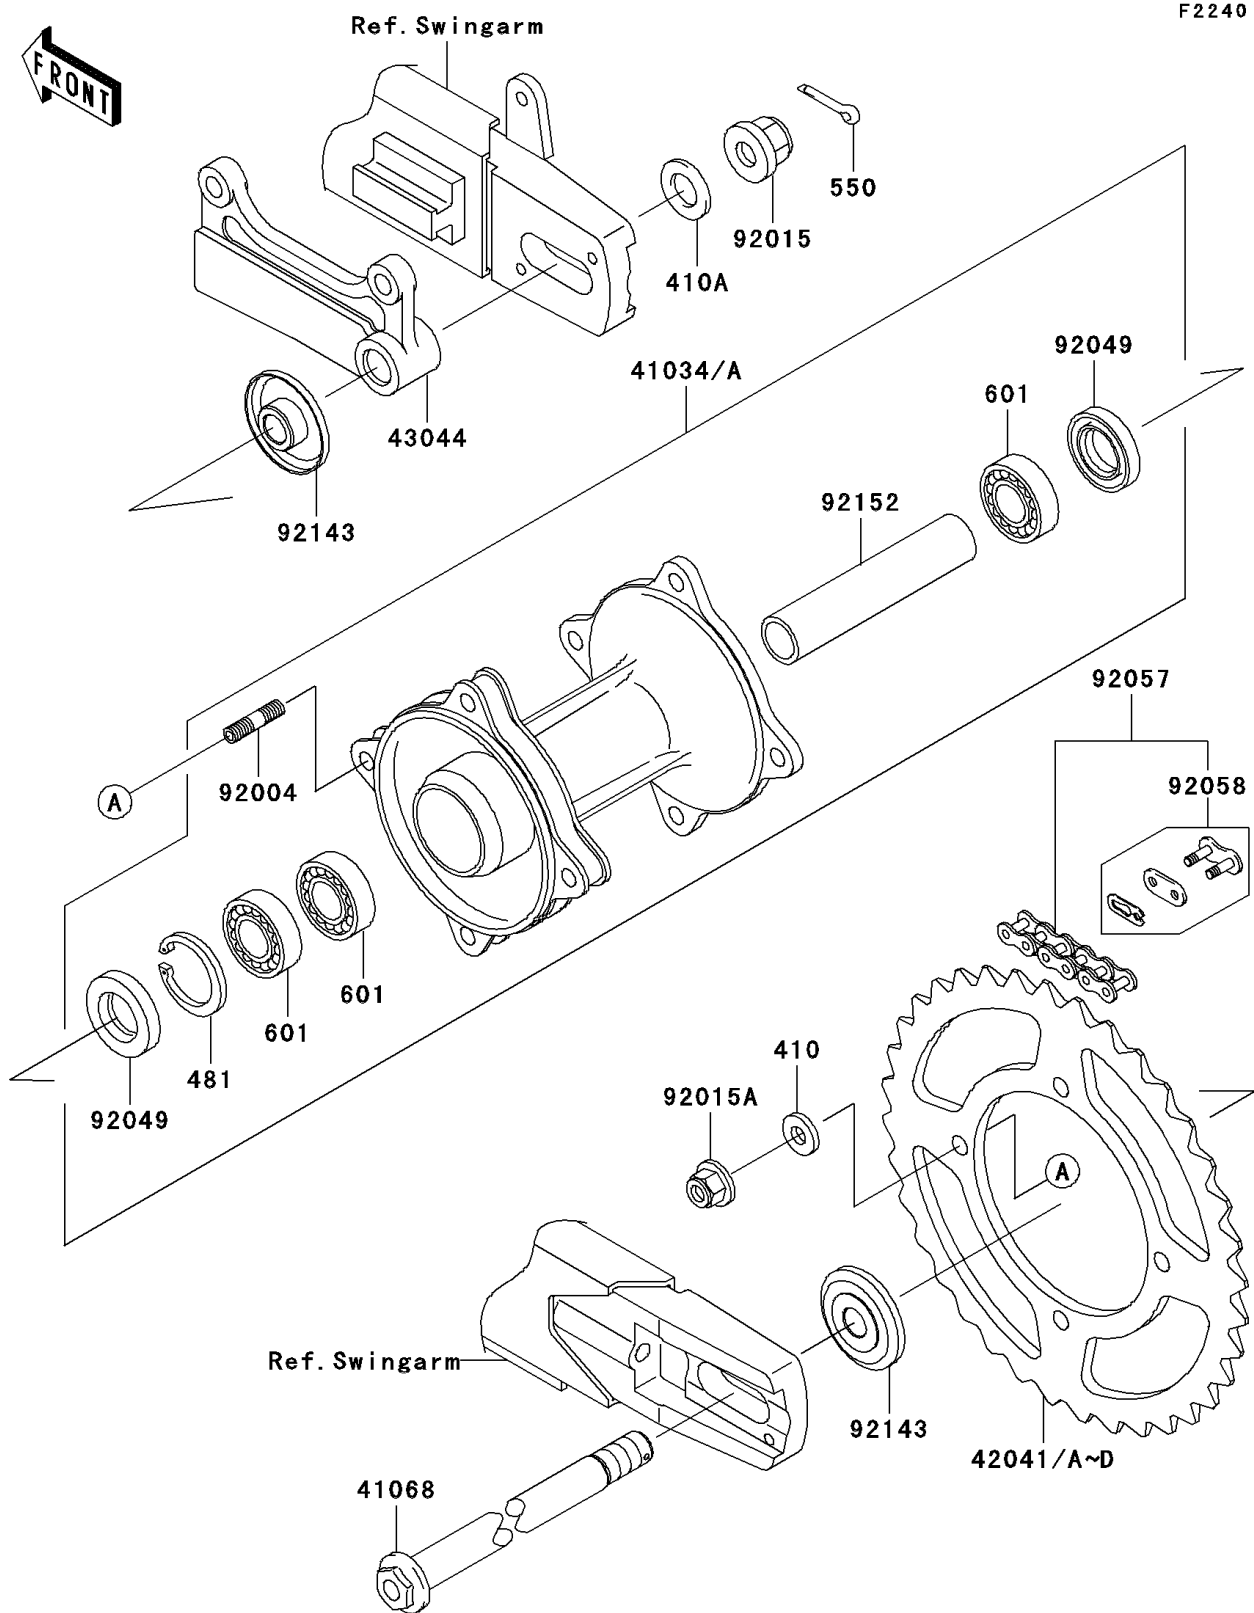

2008 KX™100

PARTS DIAGRAM

Rear Hub

2008 KX™100

PARTS LIST

Rear Hub

Kawasaki

Let the Good Times Roll®

ITEM NAME

PART NUMBER

QUANTITY
