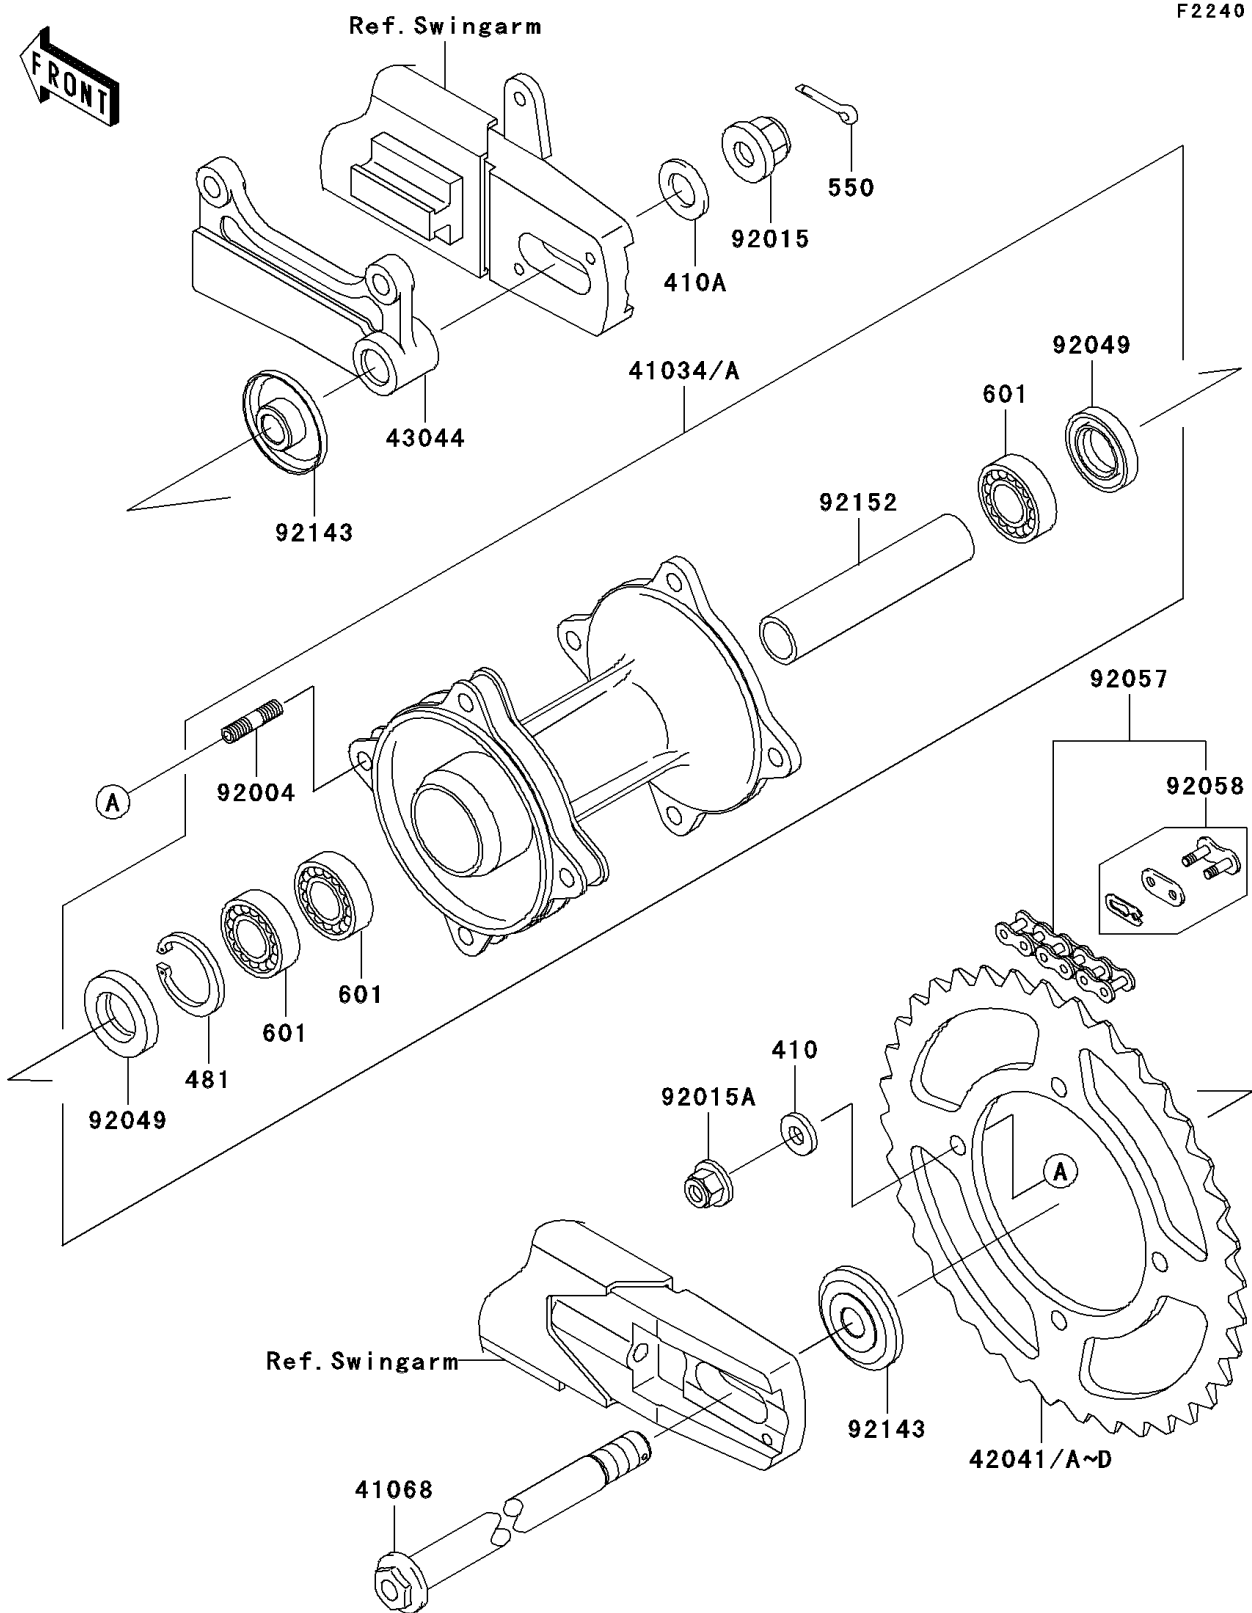

2007 KX100

PARTS DIAGRAM

Rear Hub

2007 KX100

PARTS LIST

Rear Hub

ITEM NAME

PART NUMBER

QUANTITY
