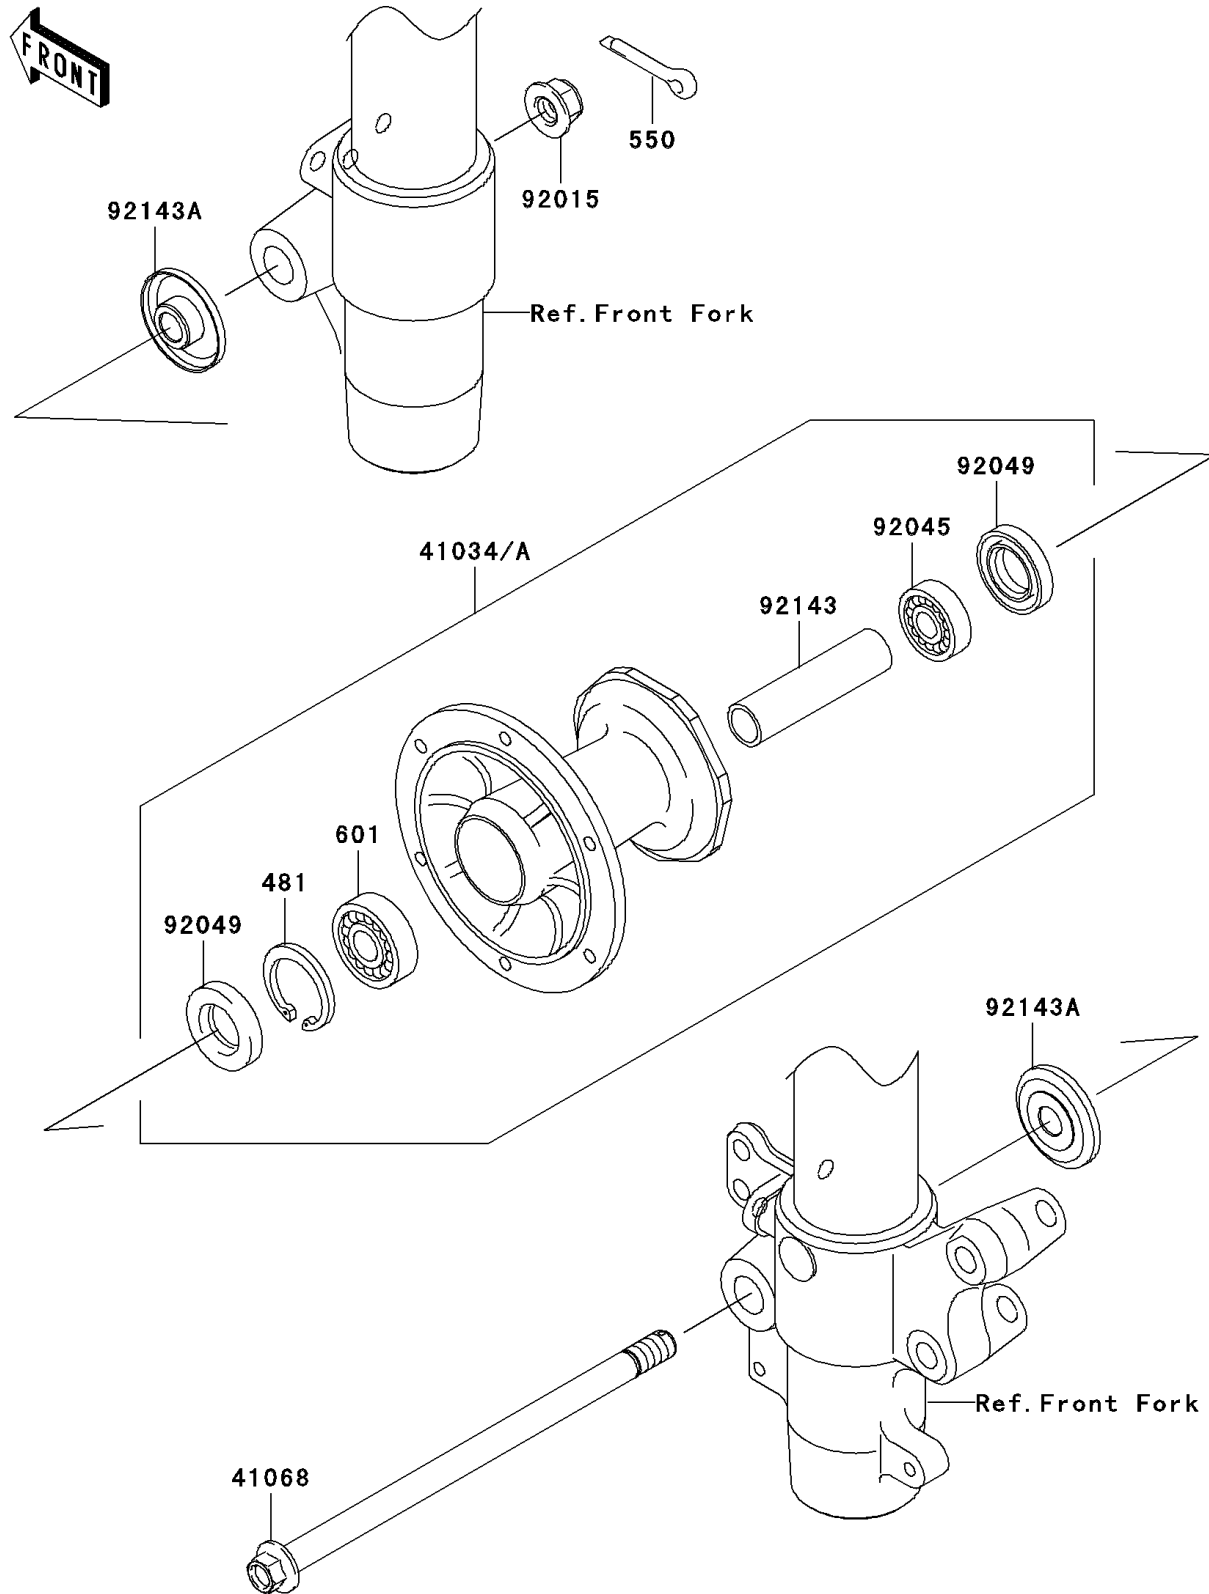

2009 KX™100

PARTS DIAGRAM

Front Hub

F2230

2009 KX™100

PARTS LIST

Front Hub

ITEM NAME

PART NUMBER

QUANTITY
