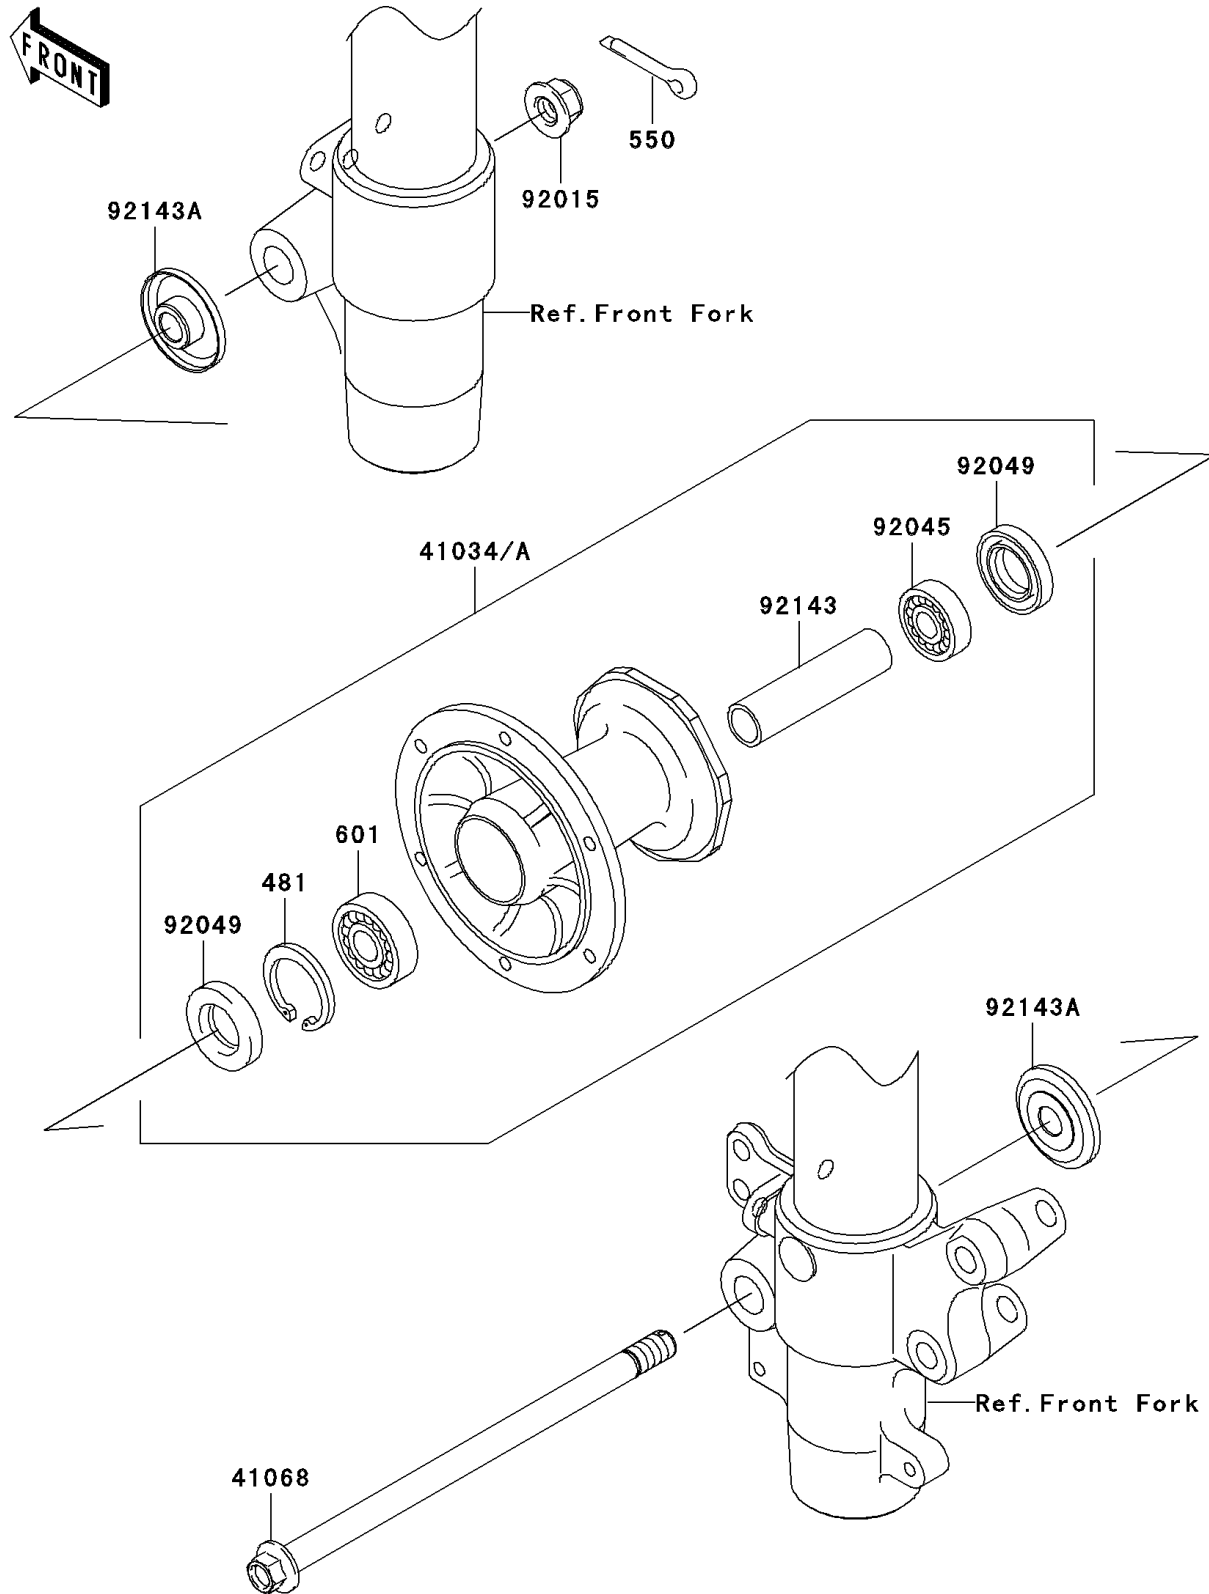

2006 KX100

PARTS DIAGRAM

Front Hub

F2230

2006 KX100

PARTS LIST

Front Hub

Kawasaki

Let the Good Times Roll®

ITEM NAME

PART NUMBER

QUANTITY
