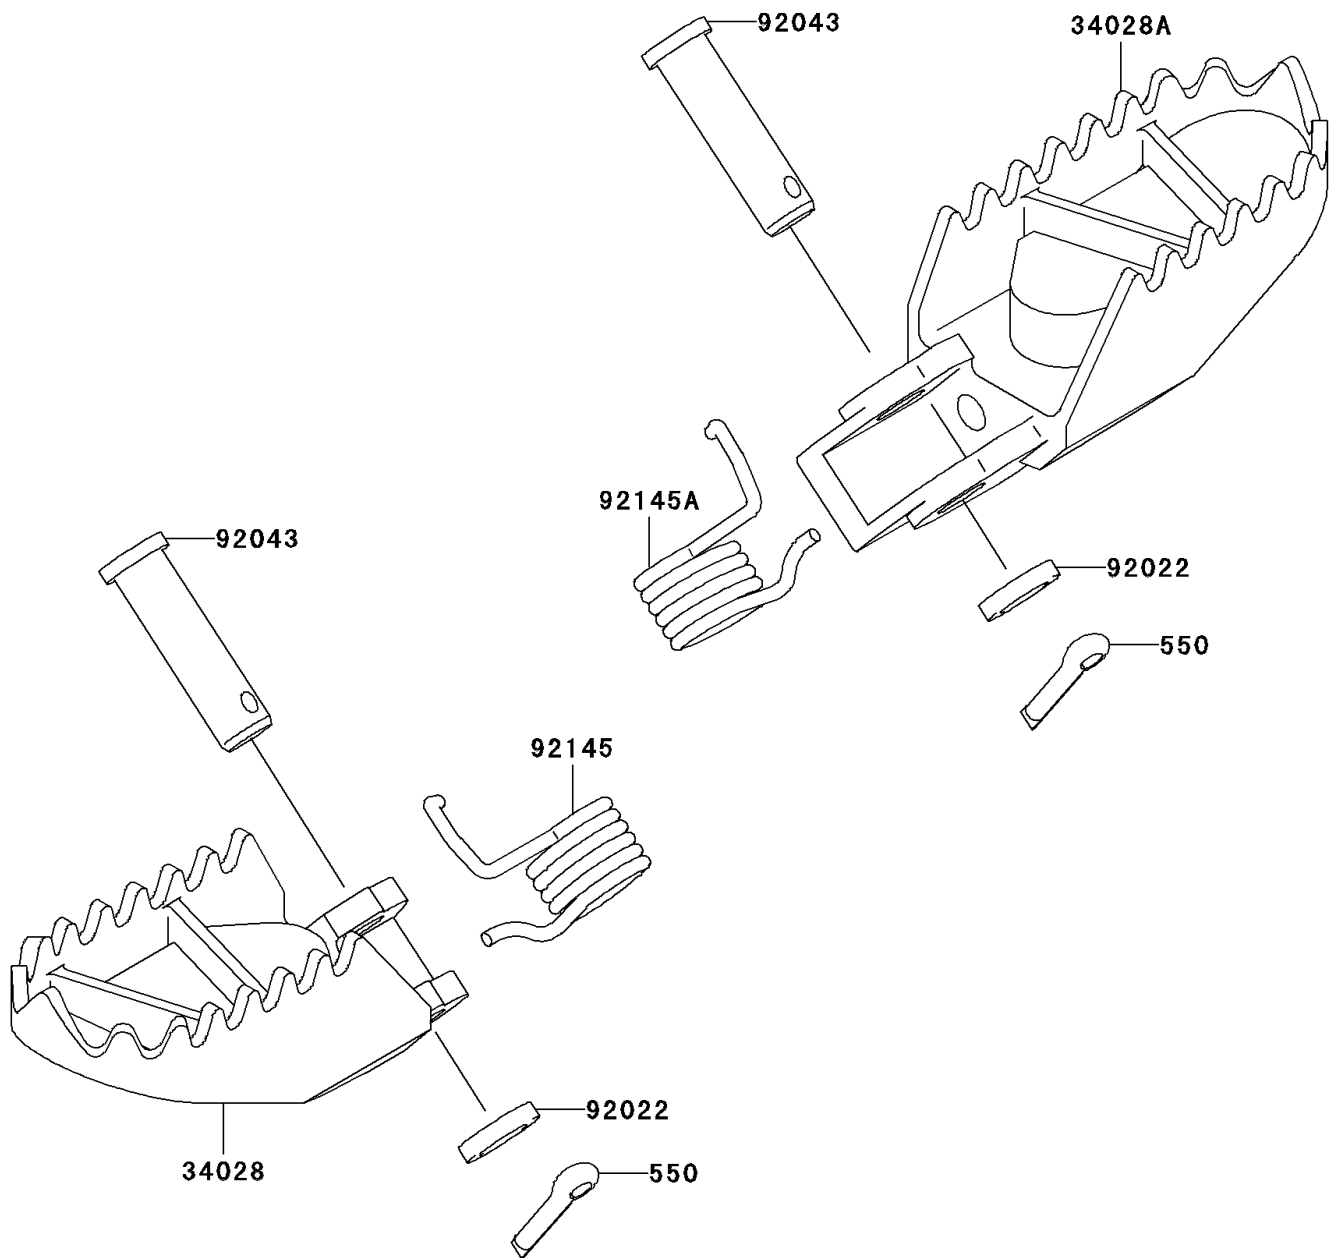

2009 KX™100

PARTS DIAGRAM

Footrests

F2160

2009 KX™100

PARTS LIST

Footrests

Kawasaki

Let the Good Times Roll®

ITEM NAME

PART NUMBER

QUANTITY
