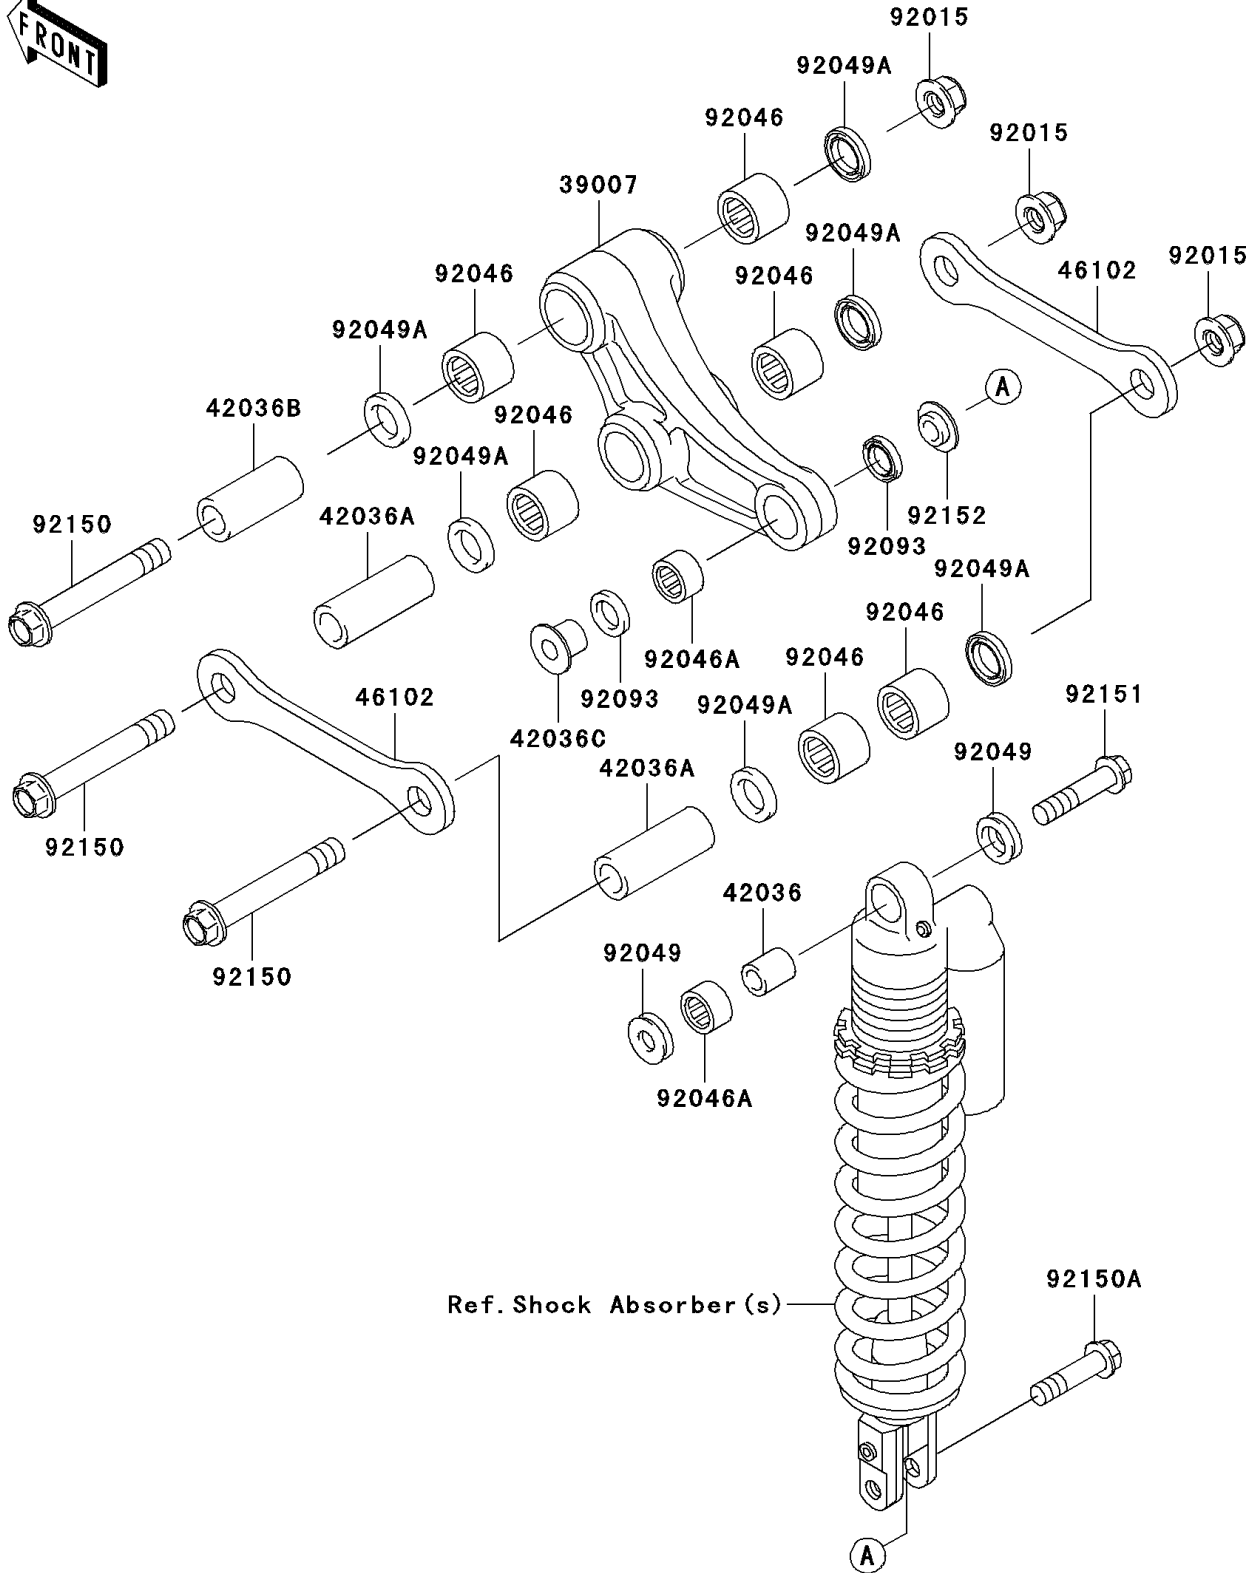

2006 KX100

PARTS DIAGRAM

Rear Suspension

F2150

2006 KX100

PARTS LIST

Rear Suspension

ITEM NAME

PART NUMBER

QUANTITY
