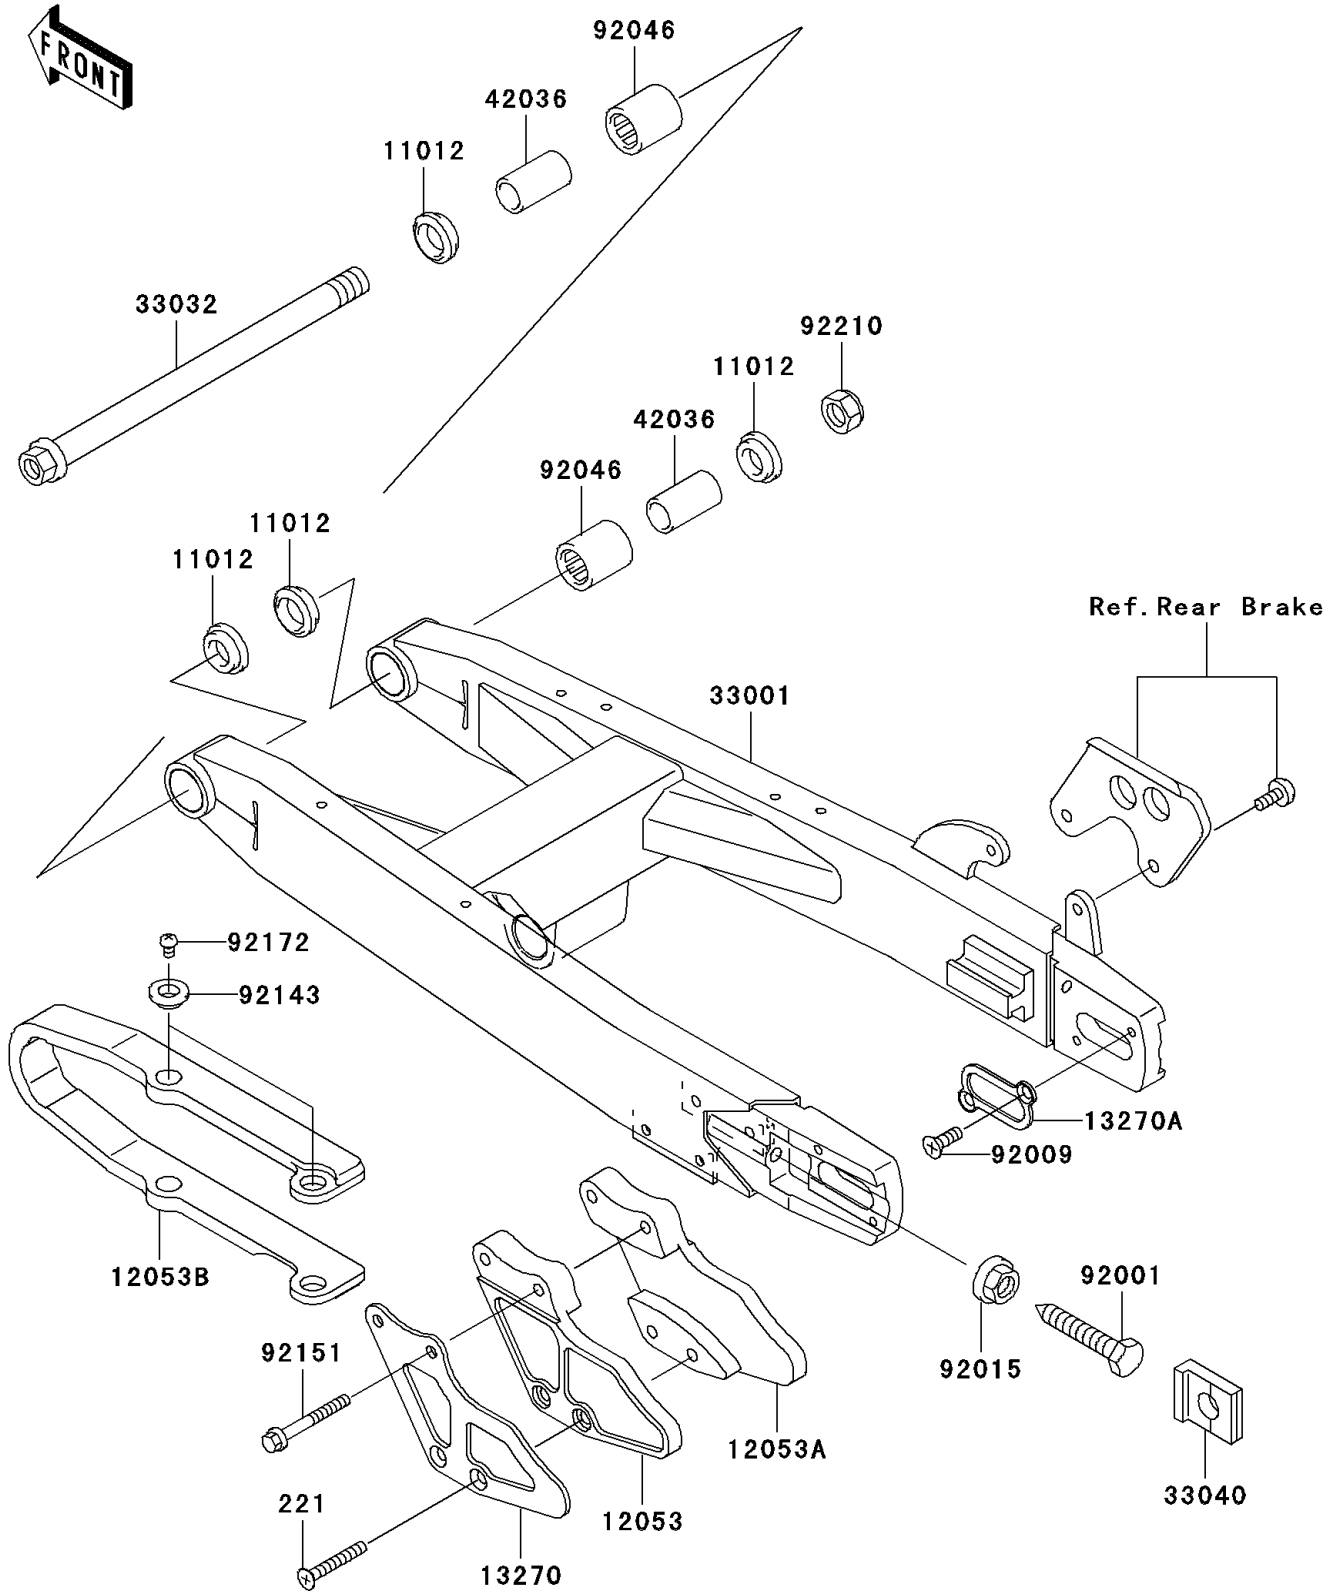

2006 KX100

PARTS DIAGRAM

Swingarm

F2141

2006 KX100

PARTS LIST

Swingarm

ITEM NAME

PART NUMBER

QUANTITY
