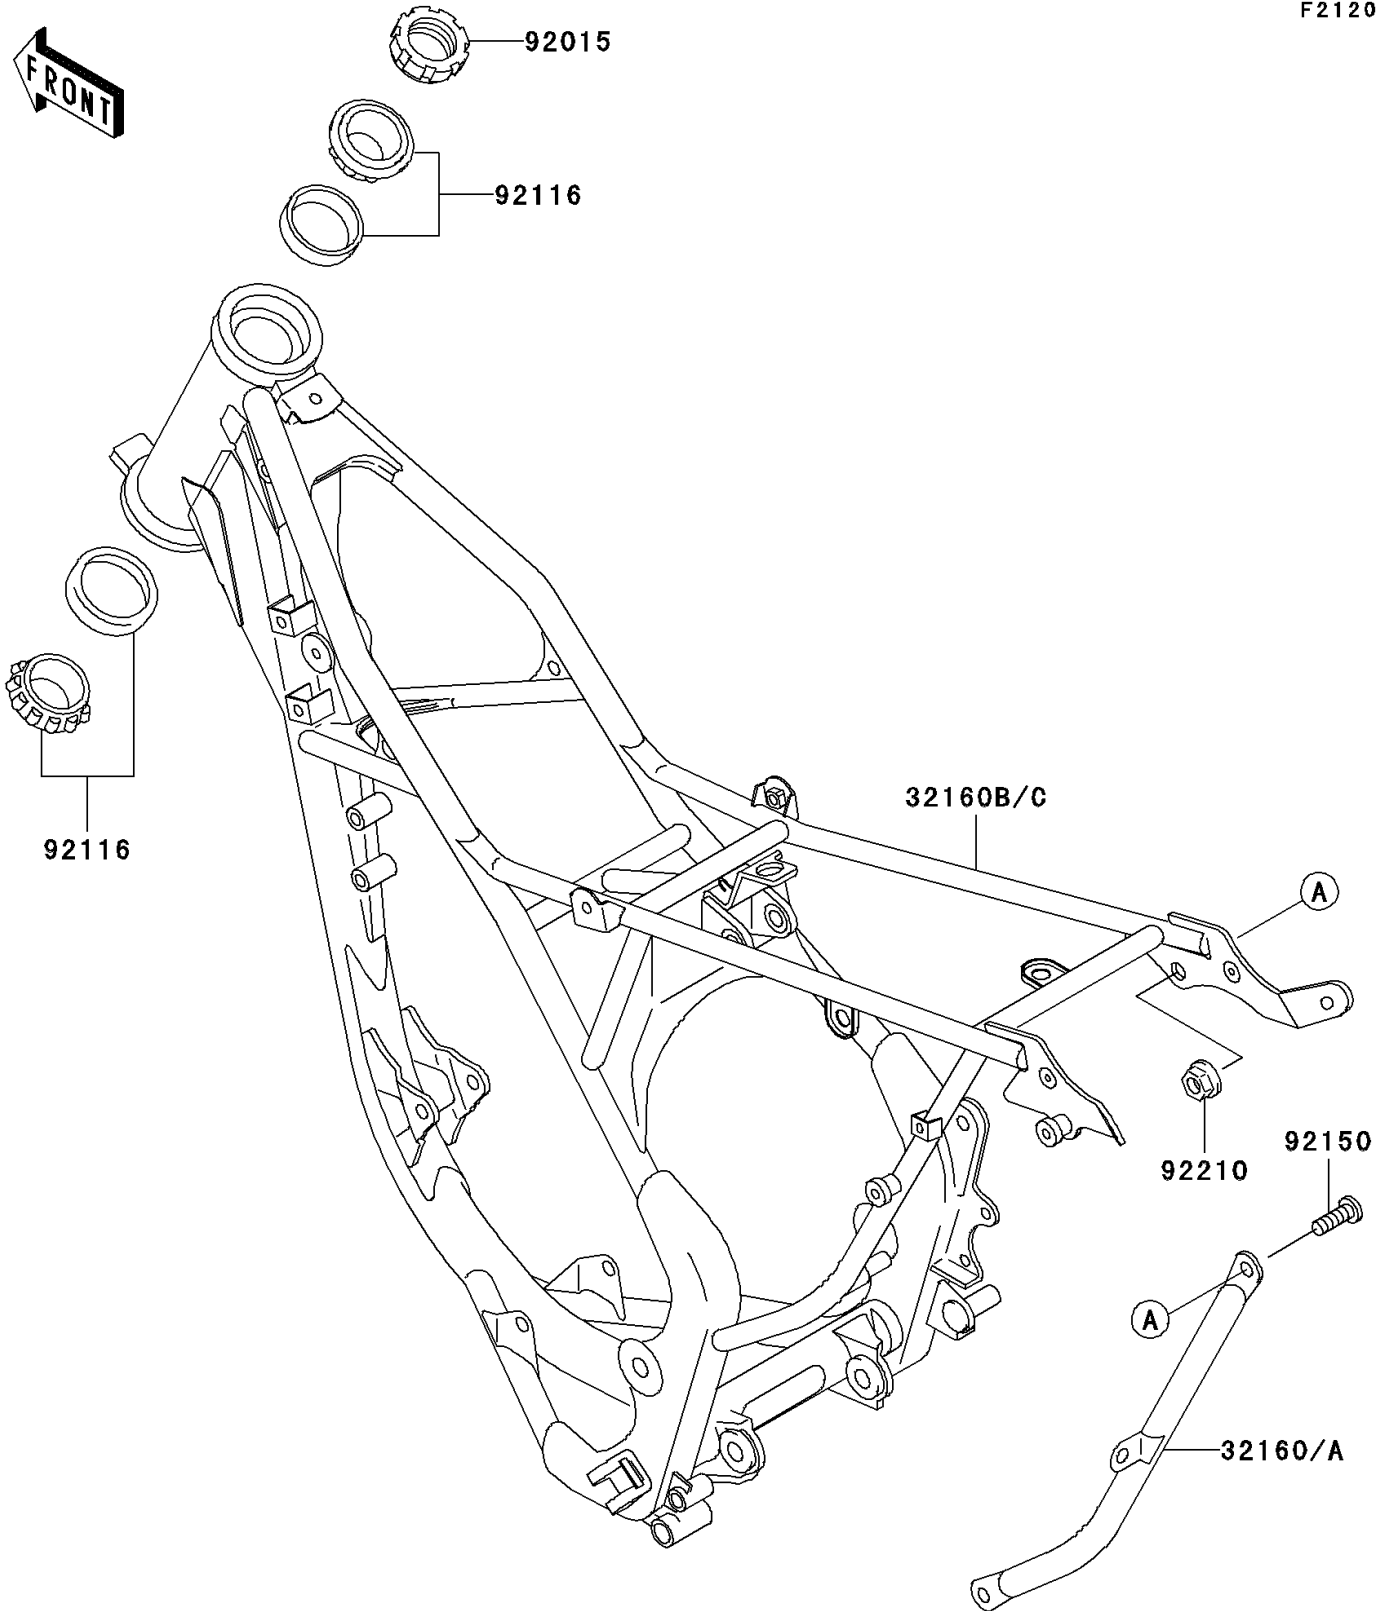

2009 KX™100

PARTS DIAGRAM

Frame

F2120

2009 KX™100

PARTS LIST

Frame

Kawasaki

Let the Good Times Roll®

ITEM NAME

PART NUMBER

QUANTITY
