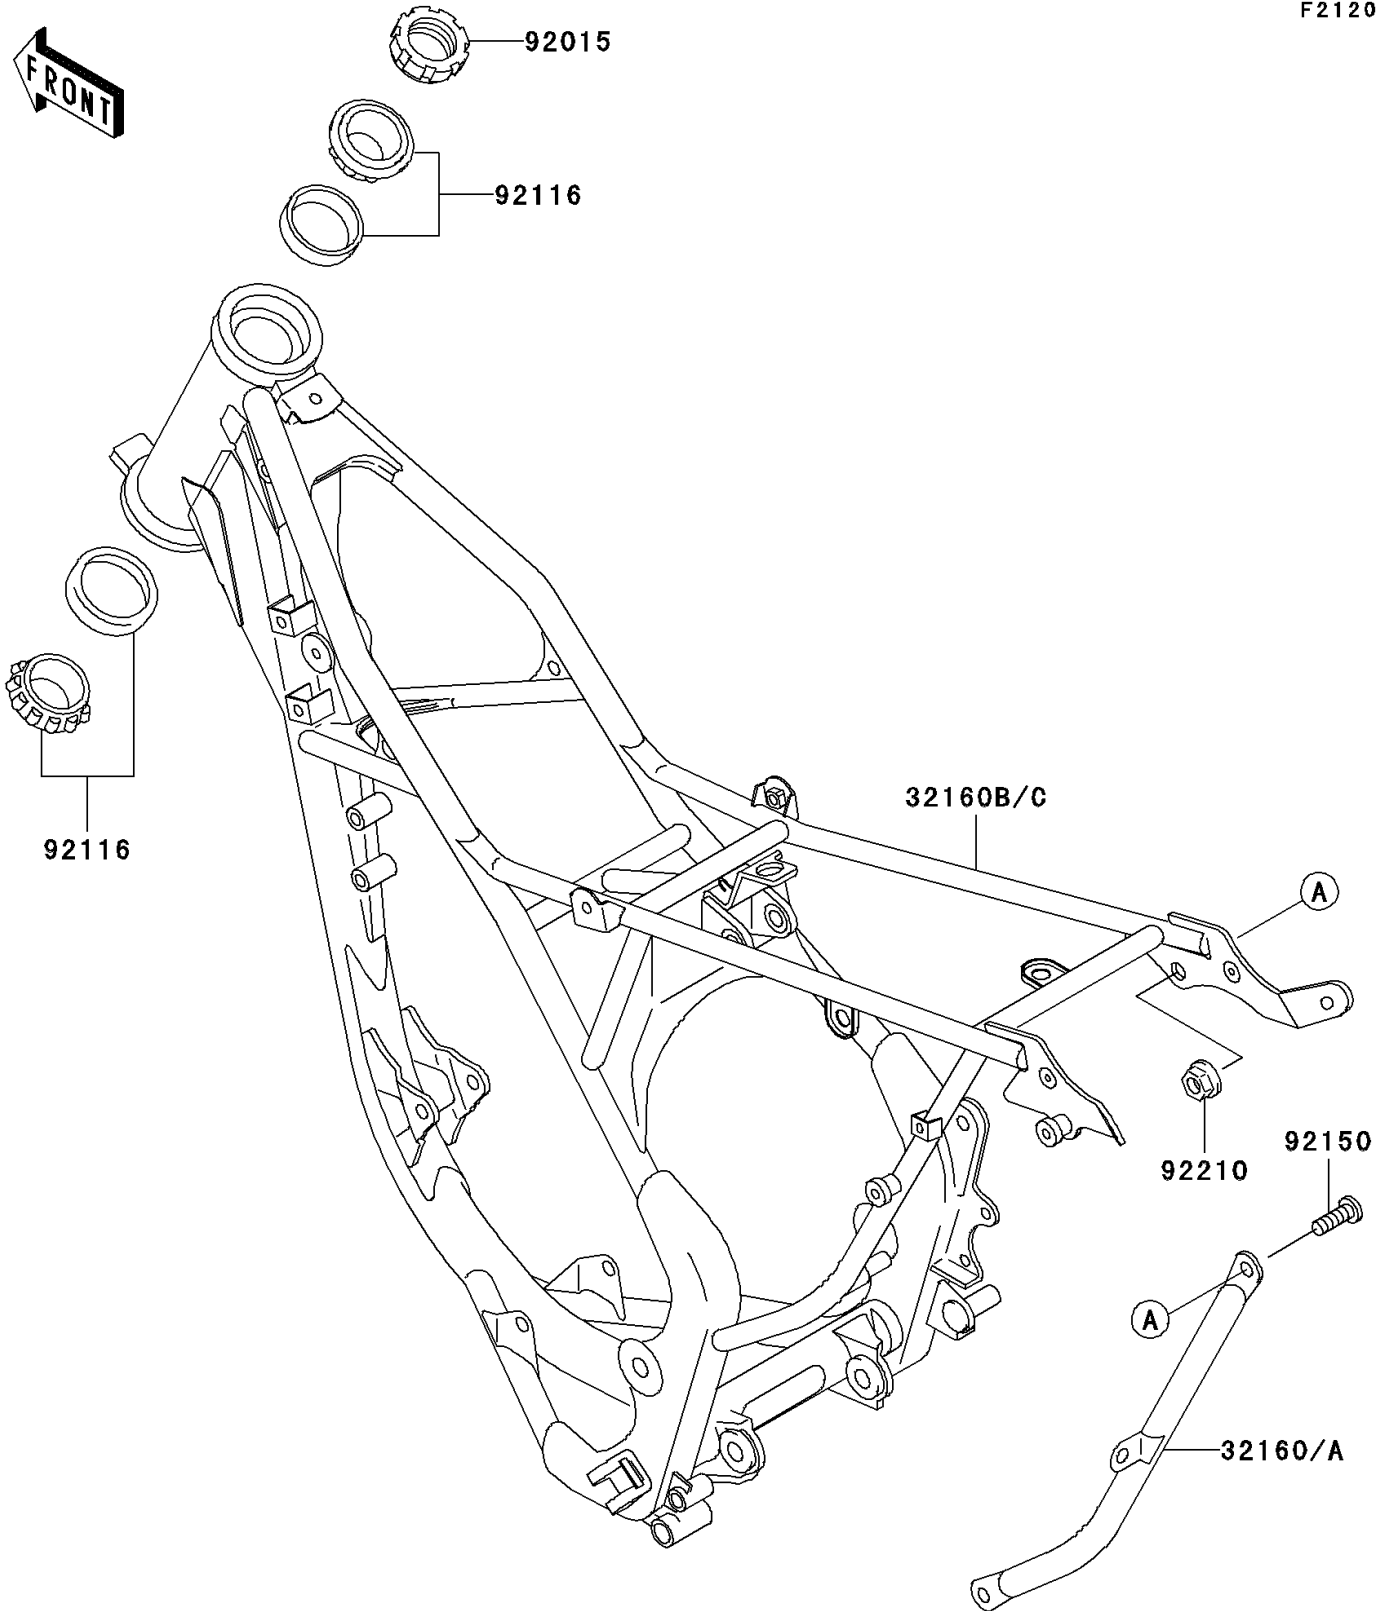

2006 KX100

PARTS DIAGRAM

Frame

F2120

2006 KX100

PARTS LIST

Frame

ITEM NAME

PART NUMBER

QUANTITY
