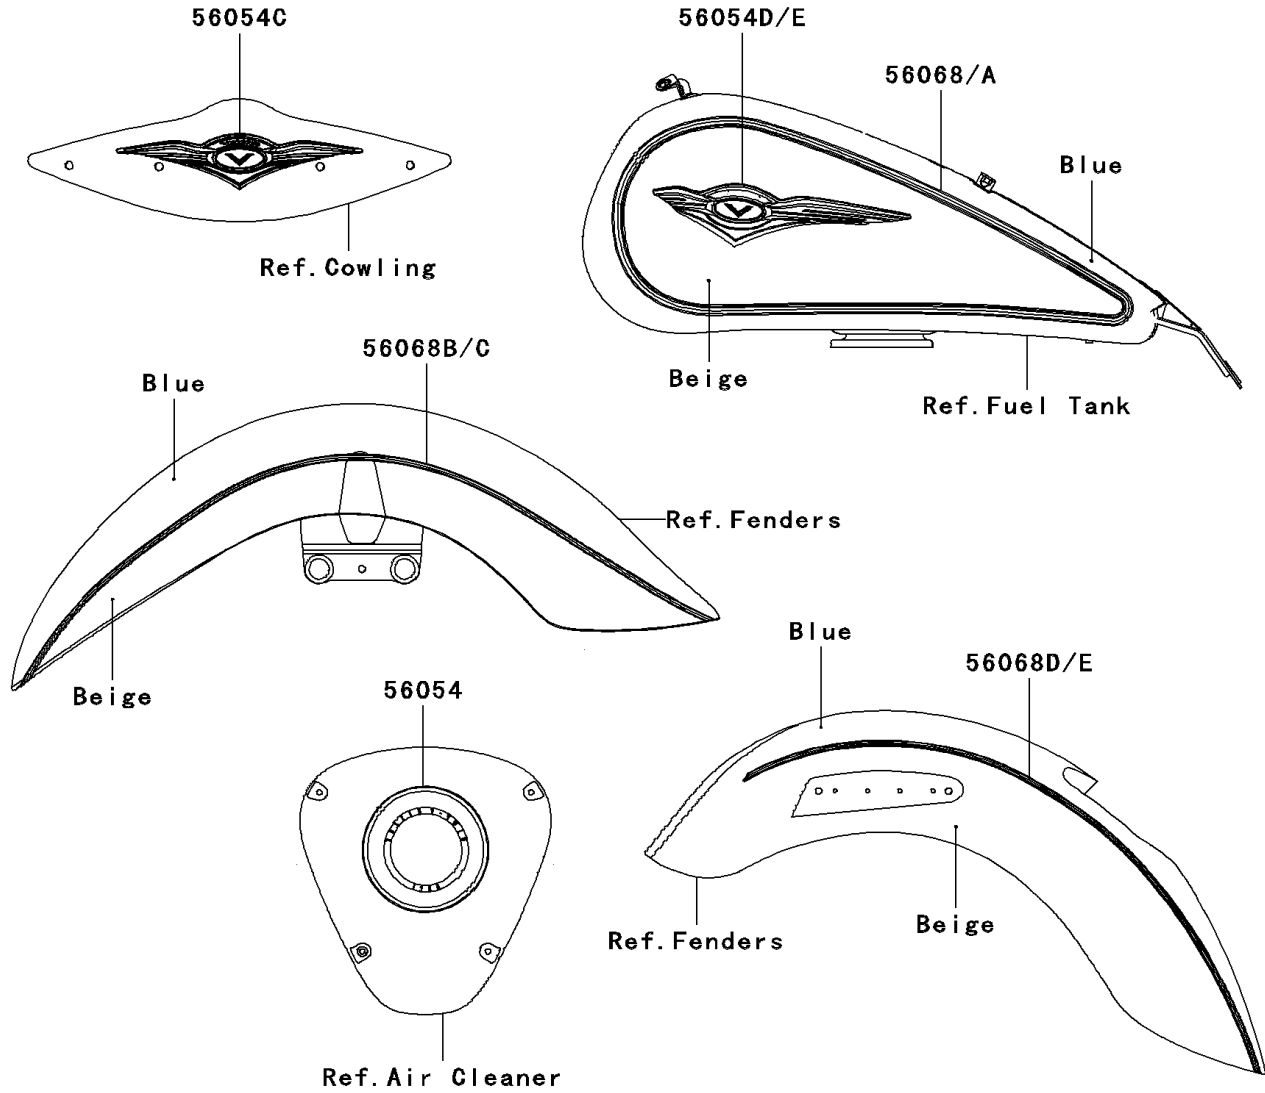

2009 Vulcan® 1700 Classic LT

PARTS DIAGRAM

Decals(Blue/Beige)(G9F)

F2861A

2009 Vulcan® 1700 Classic LT

PARTS LIST

Decals(Blue/Beige)(G9F)

ITEM NAME	PART NUMBER	QUANTITY
MARK,AIR CLEANER COVER (Ref # 56054)	56054-0303	2
MARK,PULLEY COVER (Ref # 56054A)	56054-0304	1
MARK,GENERATOR COVER (Ref # 56054B)	56054-0305	1
MARK,OUTER PLATE (Ref # 56054C)	56054-0307	1
MARK,FUEL TANK,LH (Ref # 56054D)	56054-0328	1
MARK,FUEL TANK,RH (Ref # 56054E)	56054-0329	1
MARK,CLUTCH COVER (Ref # 56054F)	56054-0463	1
PATTERN,FUEL TANK,LH (Ref # 56068)	56068-1589	1
PATTERN,FUEL TANK,RH (Ref # 56068A)	56068-1590	1
PATTERN,FR FENDER,LH (Ref # 56068B)	56068-1591	1
PATTERN,FR FENDER,RH (Ref # 56068C)	56068-1592	1
PATTERN,RR FENDER,LH (Ref # 56068D)	56068-1593	1
PATTERN,RR FENDER,RH (Ref # 56068E)	56068-1594	1