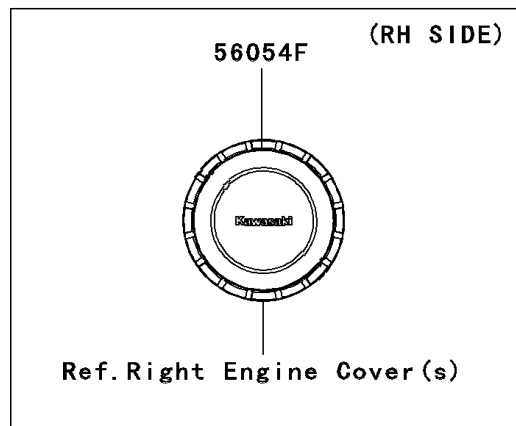

2009 Vulcan® 1700 Classic LT

PARTS DIAGRAM

Decals(Blue/Beige)(G9F)

F2861A

2009 Vulcan® 1700 Classic LT

PARTS LIST

Decals(Blue/Beige)(G9F)

ITEM NAME	PART NUMBER	QUANTITY
MARK,AIR CLEANER COVER (Ref # 56054)	56054-0303	2
MARK,PULLEY COVER (Ref # 56054A)	56054-0304	1
MARK,GENERATOR COVER (Ref # 56054B)	56054-0305	1
MARK,OUTER PLATE (Ref # 56054C)	56054-0307	1
MARK,FUEL TANK,LH (Ref # 56054D)	56054-0328	1
MARK,FUEL TANK,RH (Ref # 56054E)	56054-0329	1
MARK,CLUTCH COVER (Ref # 56054F)	56054-0463	1
PATTERN,FUEL TANK,LH (Ref # 56068)	56068-1589	1
PATTERN,FUEL TANK,RH (Ref # 56068A)	56068-1590	1
PATTERN,FR FENDER,LH (Ref # 56068B)	56068-1591	1
PATTERN,FR FENDER,RH (Ref # 56068C)	56068-1592	1
PATTERN,RR FENDER,LH (Ref # 56068D)	56068-1593	1
PATTERN,RR FENDER,RH (Ref # 56068E)	56068-1594	1