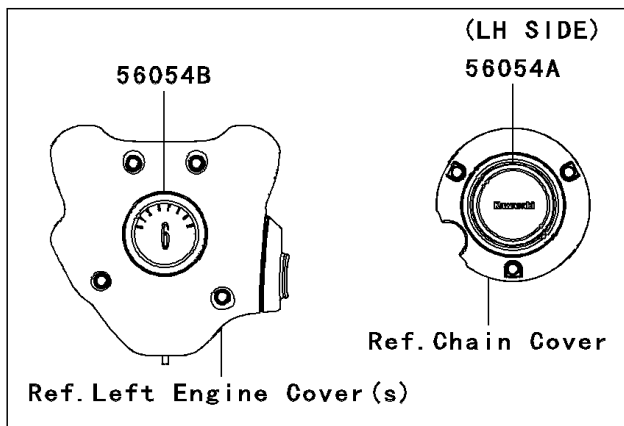

2009 Vulcan® 1700 Classic LT

PARTS DIAGRAM

Decals(Blue/Beige)(G9F)

F2861A

2009 Vulcan® 1700 Classic LT

PARTS LIST

Decals(Blue/Beige)(G9F)

ITEM NAME	PART NUMBER	QUANTITY
MARK,AIR CLEANER COVER (Ref # 56054)	56054-0303	2
MARK,PULLEY COVER (Ref # 56054A)	56054-0304	1
MARK,GENERATOR COVER (Ref # 56054B)	56054-0305	1
MARK,OUTER PLATE (Ref # 56054C)	56054-0307	1
MARK,FUEL TANK,LH (Ref # 56054D)	56054-0328	1
MARK,FUEL TANK,RH (Ref # 56054E)	56054-0329	1
MARK,CLUTCH COVER (Ref # 56054F)	56054-0463	1
PATTERN,FUEL TANK,LH (Ref # 56068)	56068-1589	1
PATTERN,FUEL TANK,RH (Ref # 56068A)	56068-1590	1
PATTERN,FR FENDER,LH (Ref # 56068B)	56068-1591	1
PATTERN,FR FENDER,RH (Ref # 56068C)	56068-1592	1
PATTERN,RR FENDER,LH (Ref # 56068D)	56068-1593	1
PATTERN,RR FENDER,RH (Ref # 56068E)	56068-1594	1