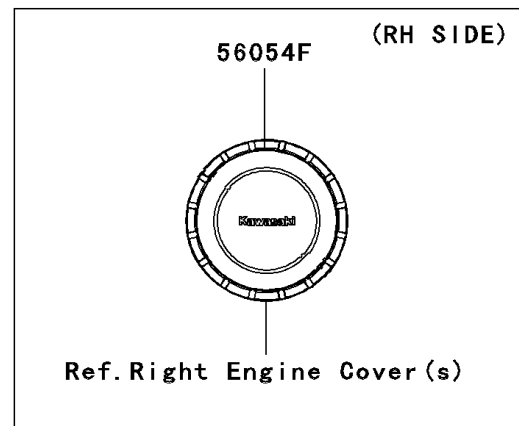

2009 Vulcan® 1700 Classic LT

PARTS DIAGRAM

Decals(Green/Beige)(G9F)

F2861

2009 Vulcan® 1700 Classic LT

PARTS LIST

Decals(Green/Beige)(G9F)

ITEM NAME

PART NUMBER

QUANTITY
