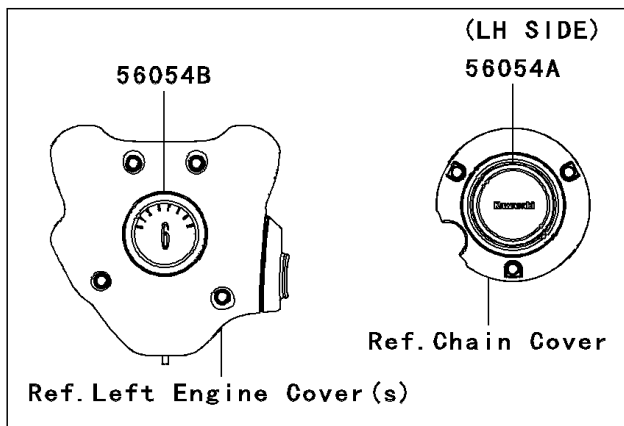

2009 Vulcan® 1700 Classic LT

PARTS DIAGRAM

Decals(Green/Beige)(G9F)

F2861

2009 Vulcan® 1700 Classic LT

PARTS LIST

Decals(Green/Beige)(G9F)

ITEM NAME

PART NUMBER

QUANTITY
