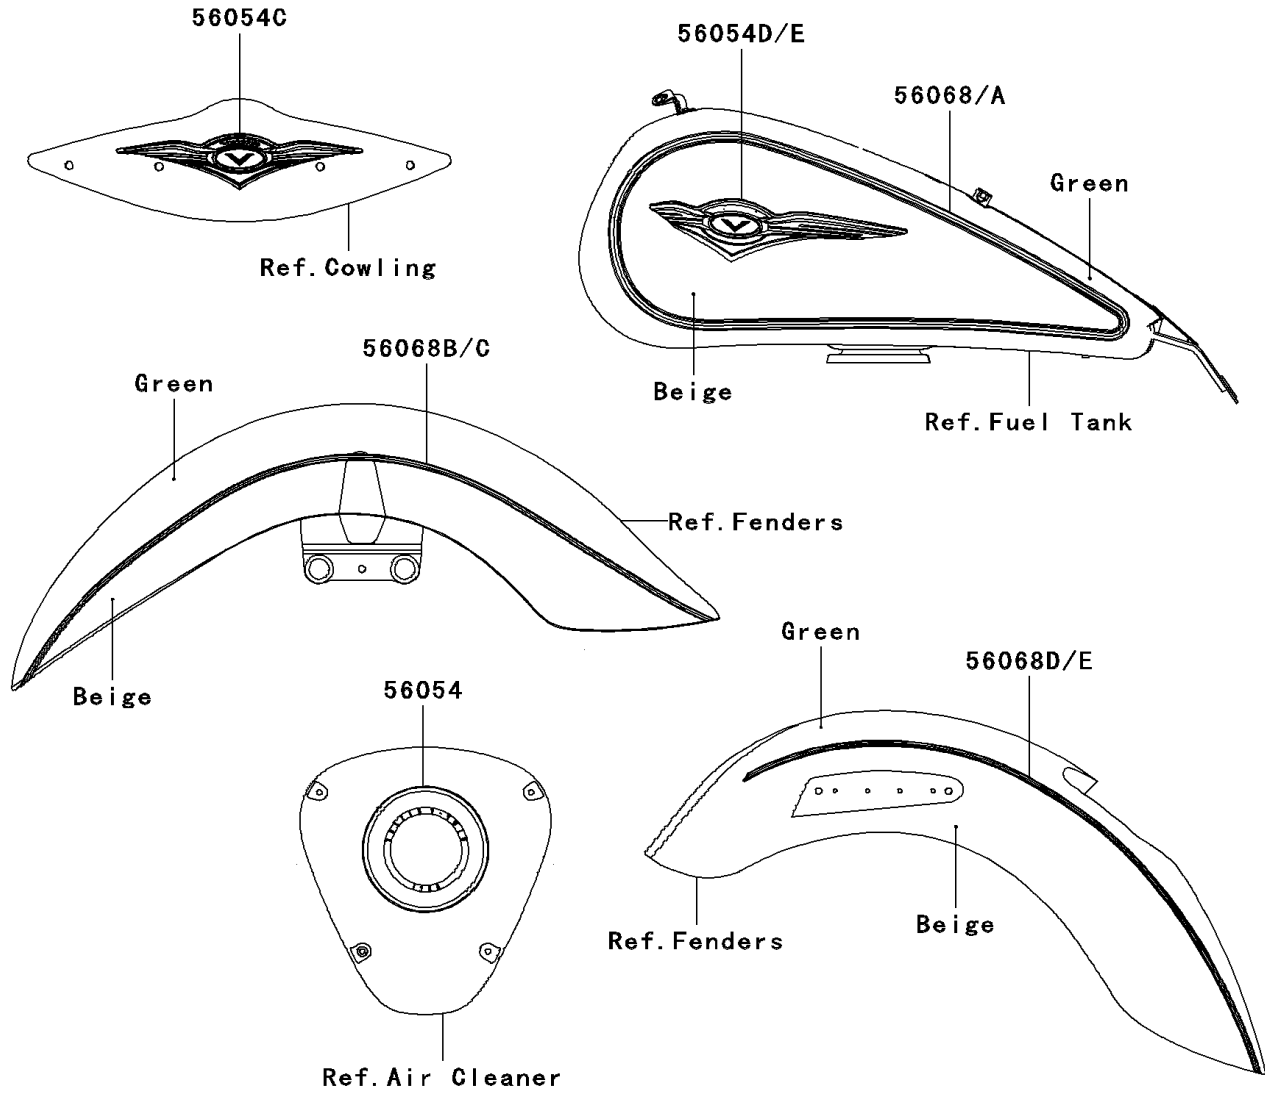

2009 Vulcan® 1700 Classic LT

PARTS DIAGRAM

Decals(Green/Beige)(G9F)

F2861

2009 Vulcan® 1700 Classic LT

PARTS LIST

Decals(Green/Beige)(G9F)

ITEM NAME

PART NUMBER

QUANTITY
