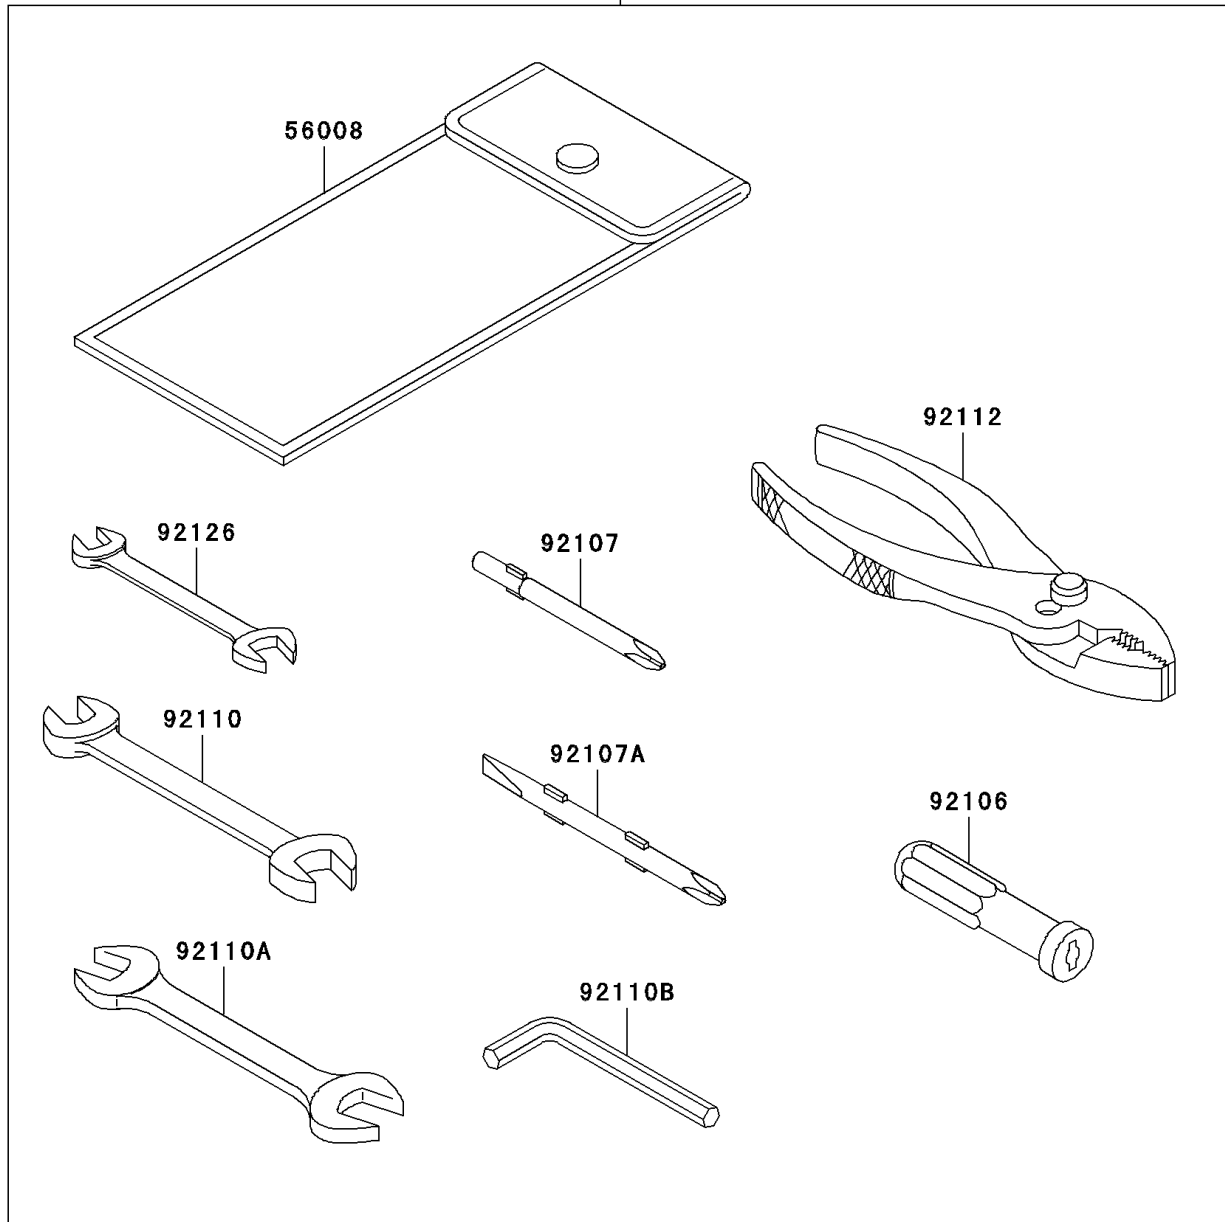

2009 Vulcan® 1700 Classic LT

PARTS DIAGRAM

Owner's Tools(G9F)

56007

F2810

2009 Vulcan® 1700 Classic LT

PARTS LIST

Owner's Tools(G9F)

ITEM NAME

PART NUMBER

QUANTITY
