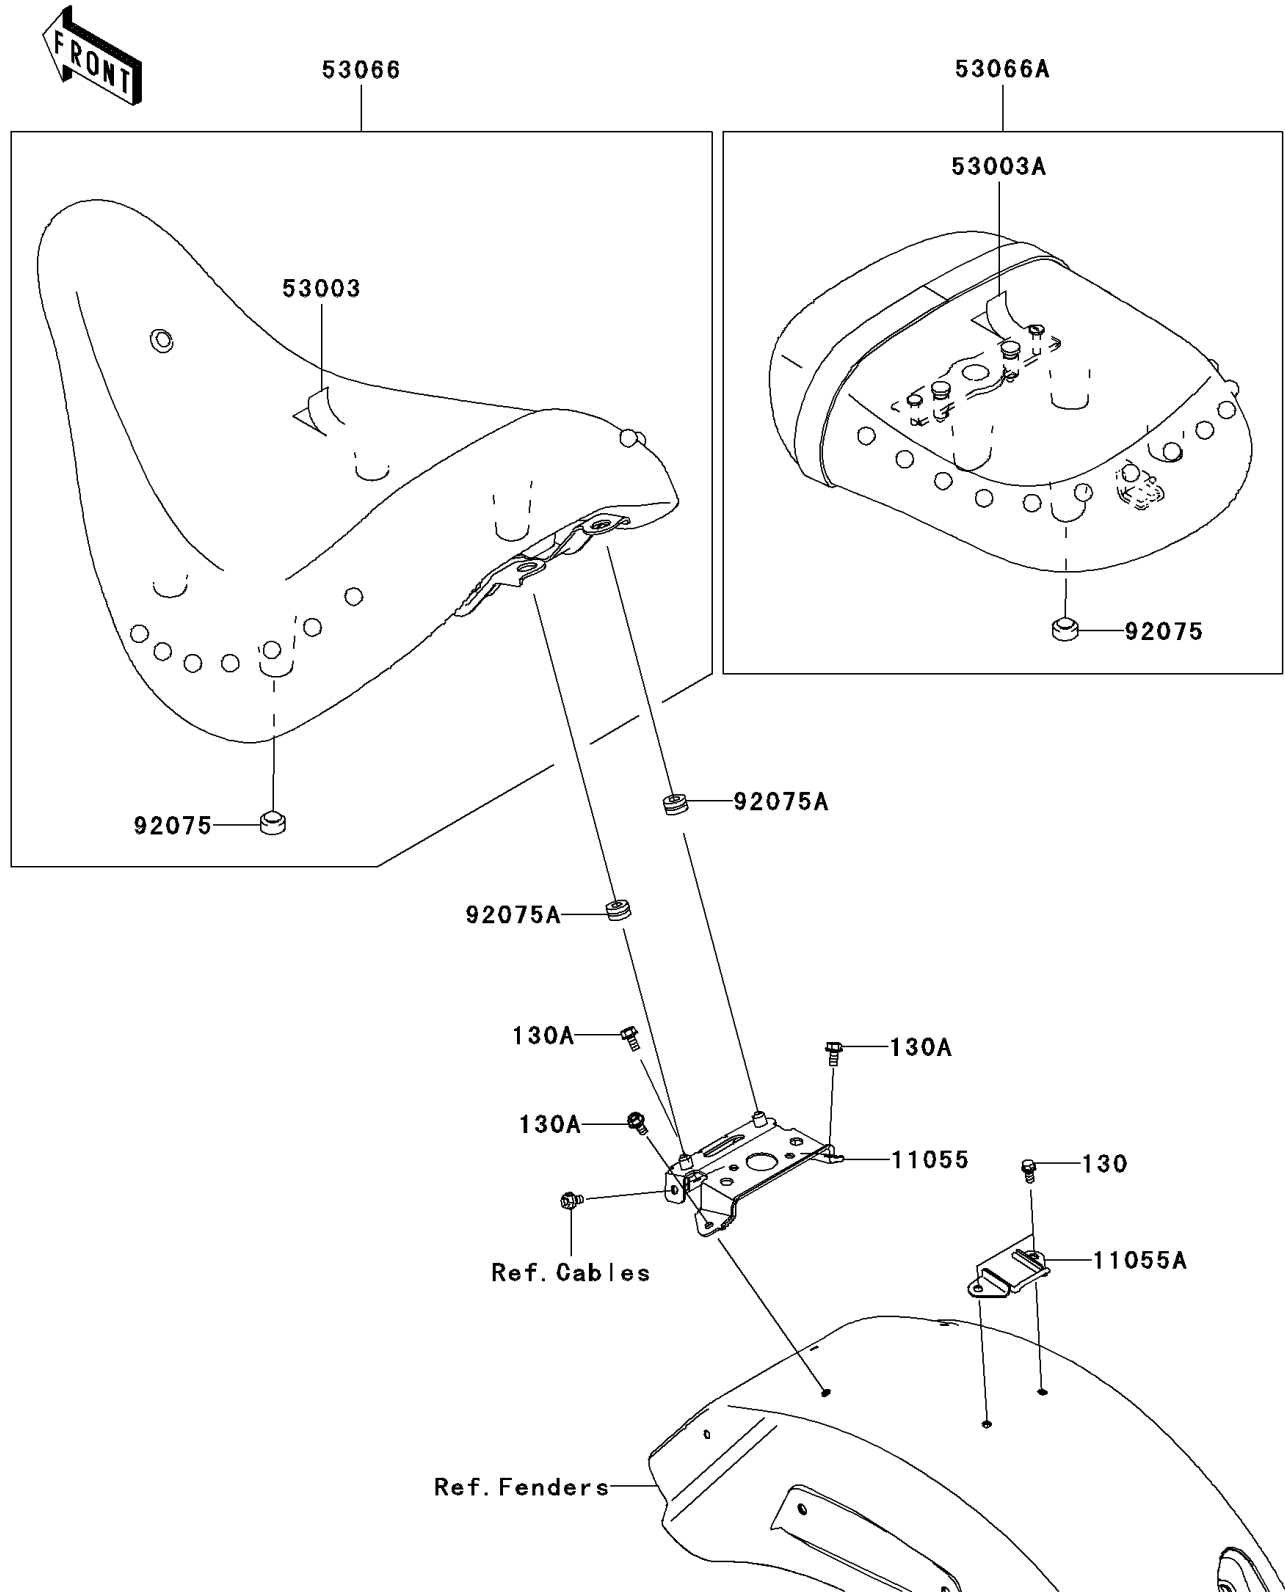

2009 Vulcan® 1700 Classic LT

PARTS DIAGRAM

Seat

F2510

2009 Vulcan® 1700 Classic LT

PARTS LIST

Seat

ITEM NAME

PART NUMBER

QUANTITY
