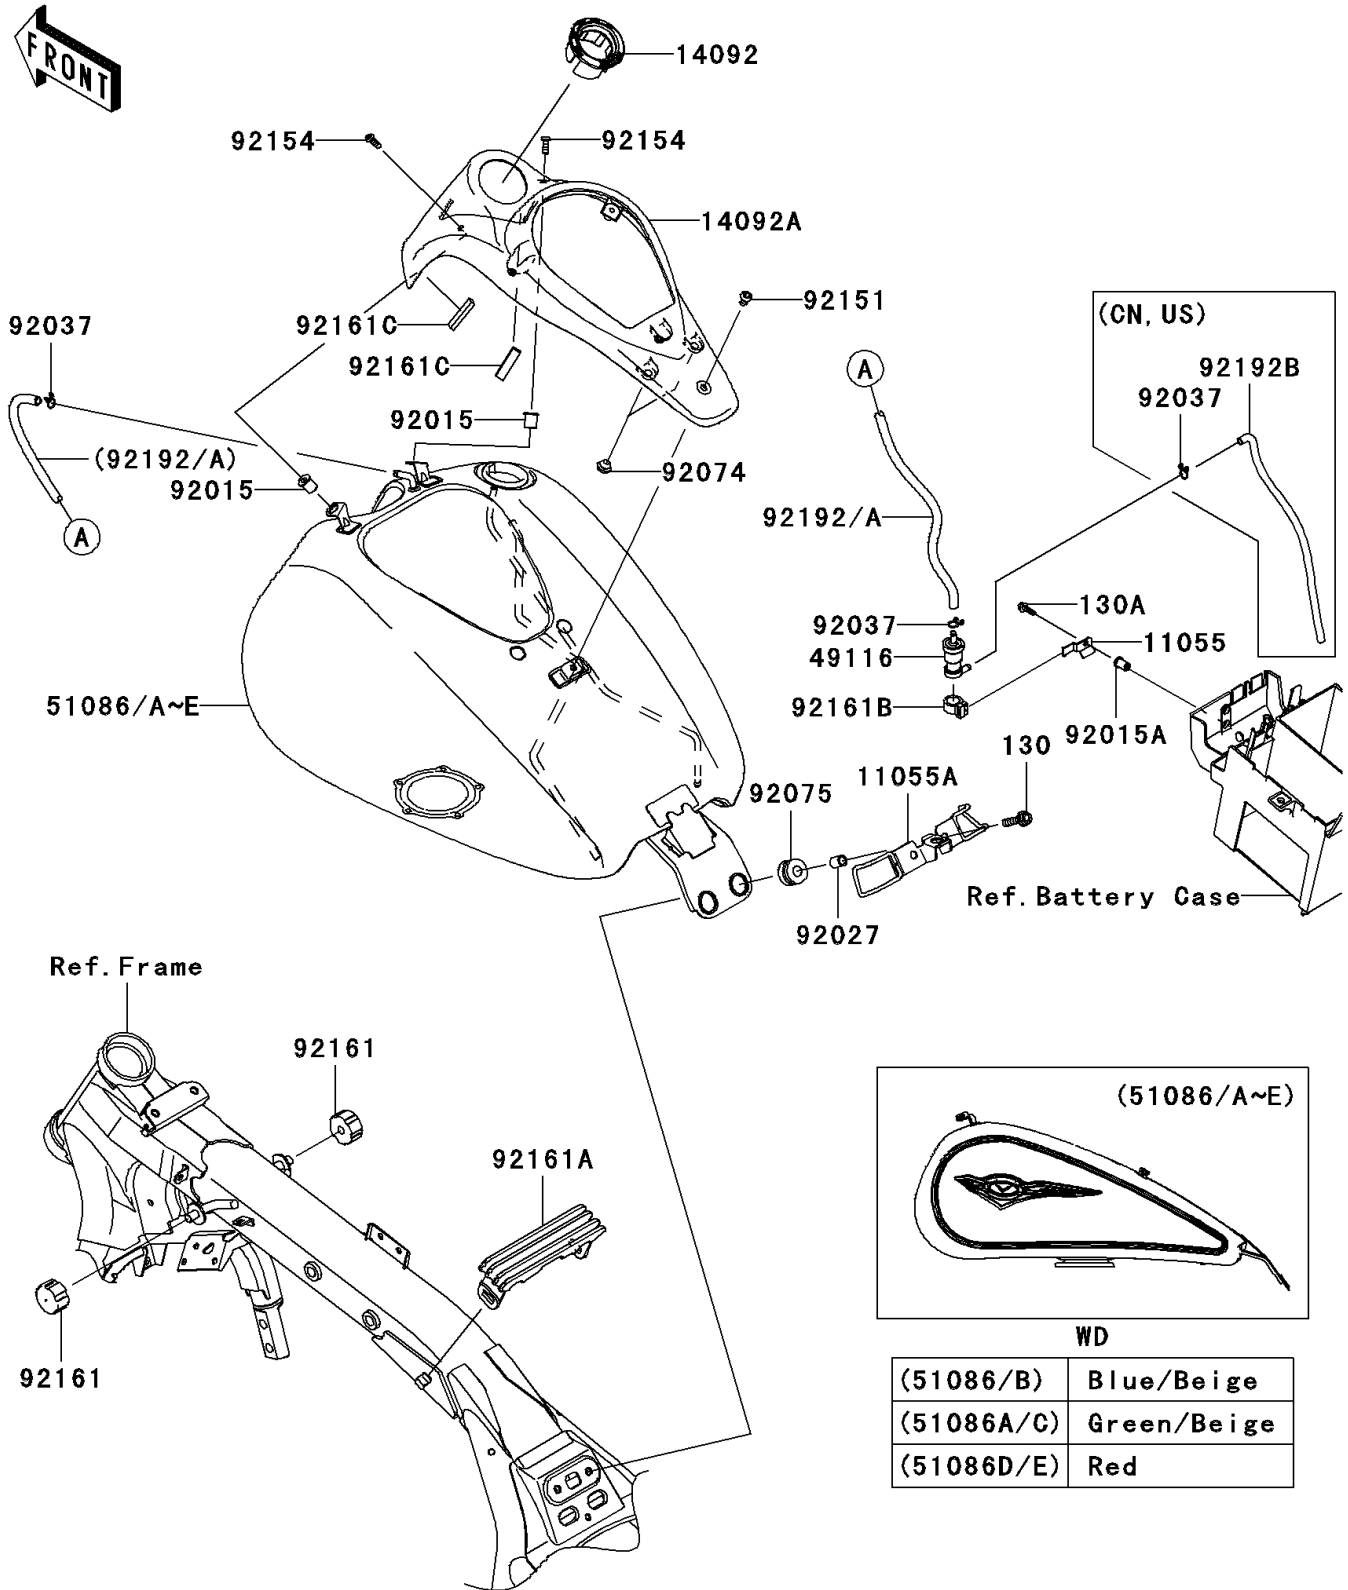

2009 Vulcan® 1700 Classic LT

PARTS DIAGRAM

Fuel Tank

F2410

2009 Vulcan® 1700 Classic LT

PARTS LIST

Fuel Tank

ITEM NAME

PART NUMBER

QUANTITY
