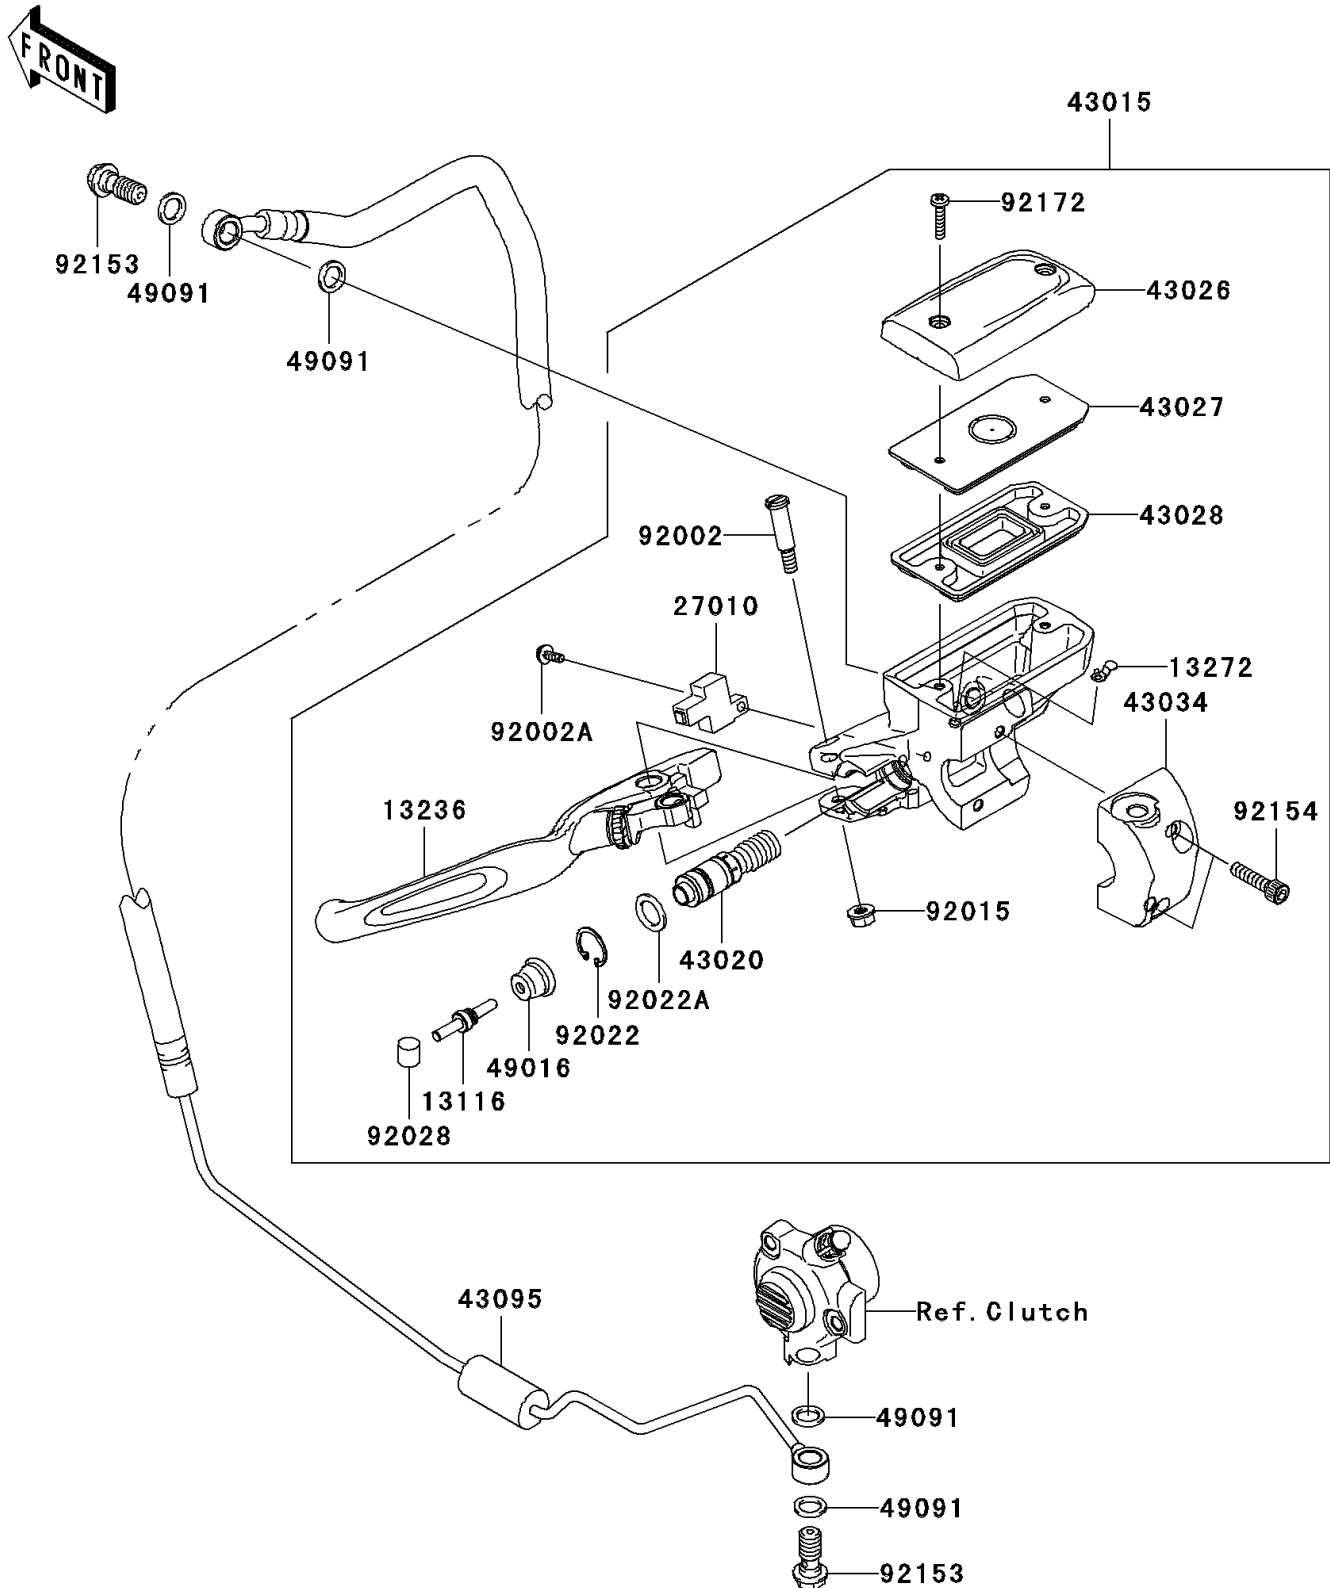

2009 Vulcan® 1700 Classic LT

PARTS DIAGRAM

Clutch Master Cylinder

F2380

2009 Vulcan[®] 1700 Classic LT

PARTS LIST

Clutch Master Cylinder

ITEM NAME	PART NUMBER	QUANTITY
-----------	-------------	----------
