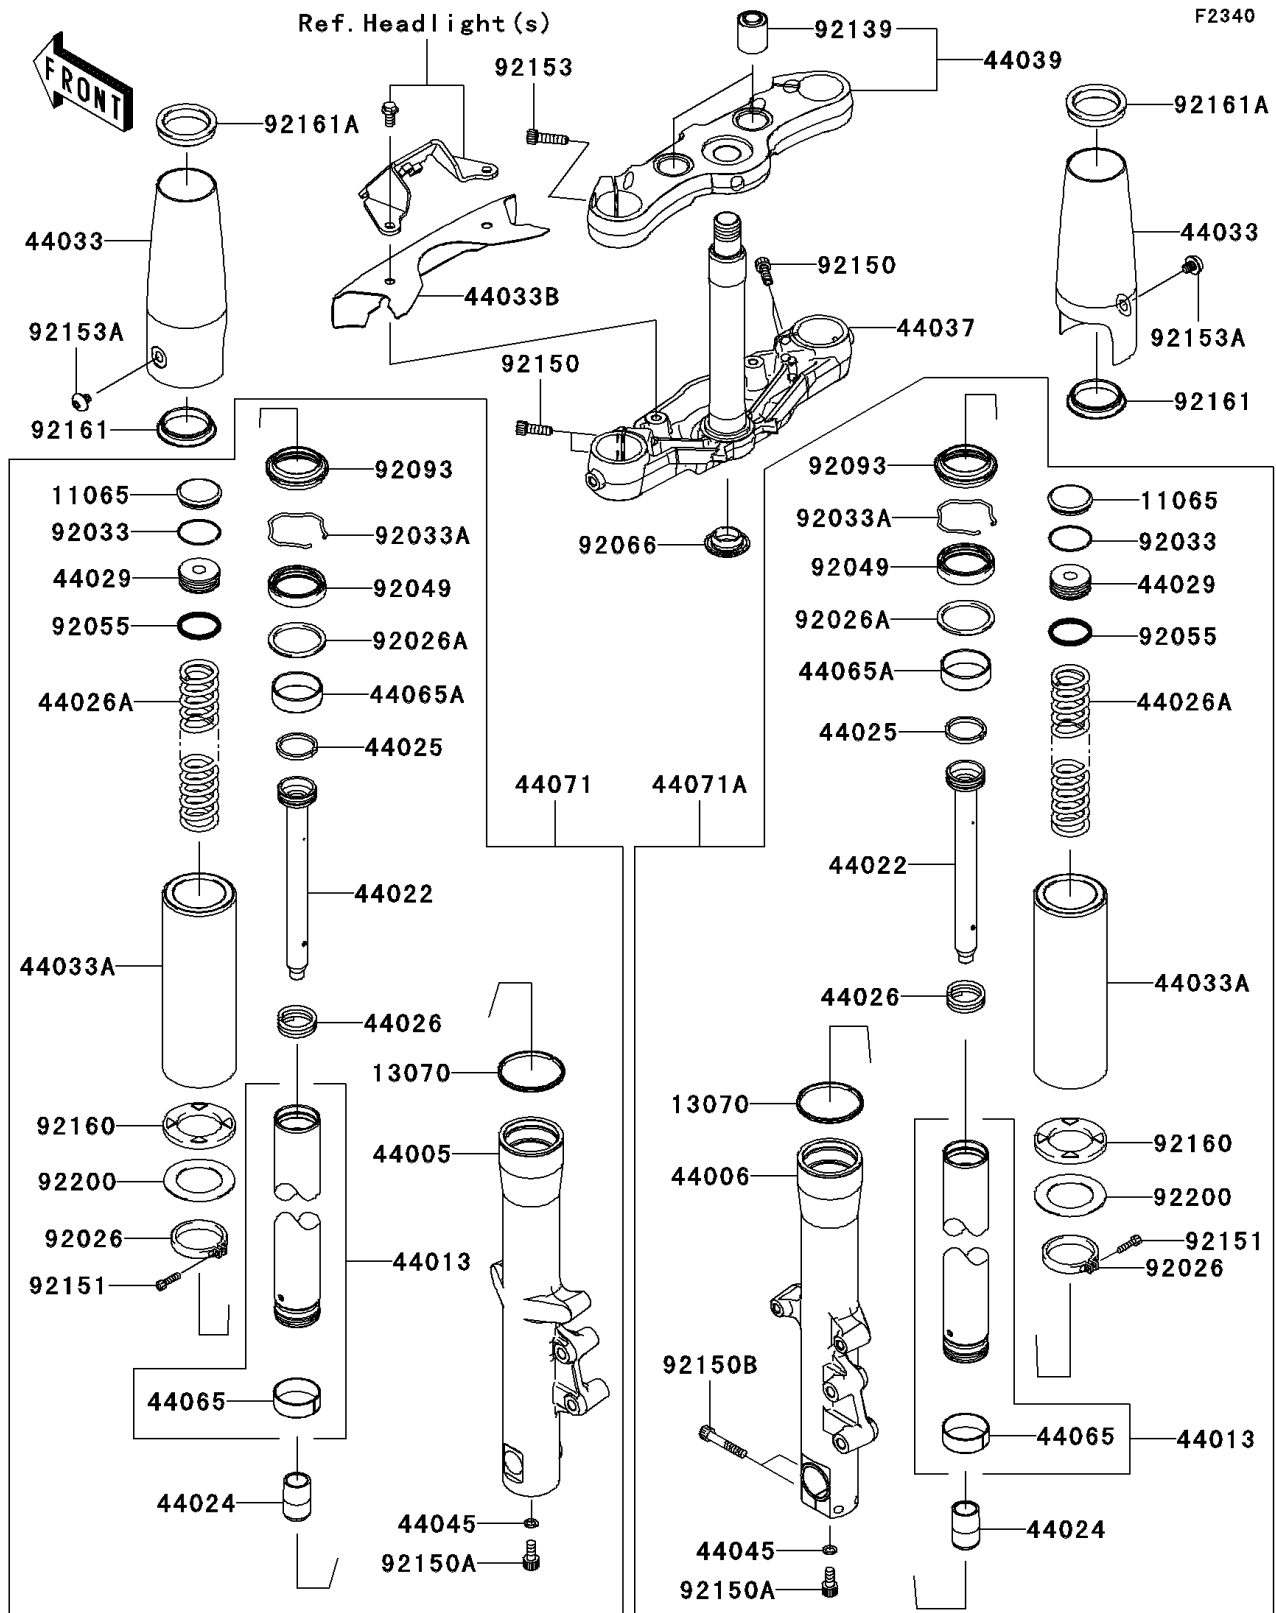

2009 Vulcan® 1700 Classic LT

PARTS DIAGRAM

Front Fork

2009 Vulcan® 1700 Classic LT

PARTS LIST

Front Fork

ITEM NAME

PART NUMBER

QUANTITY
