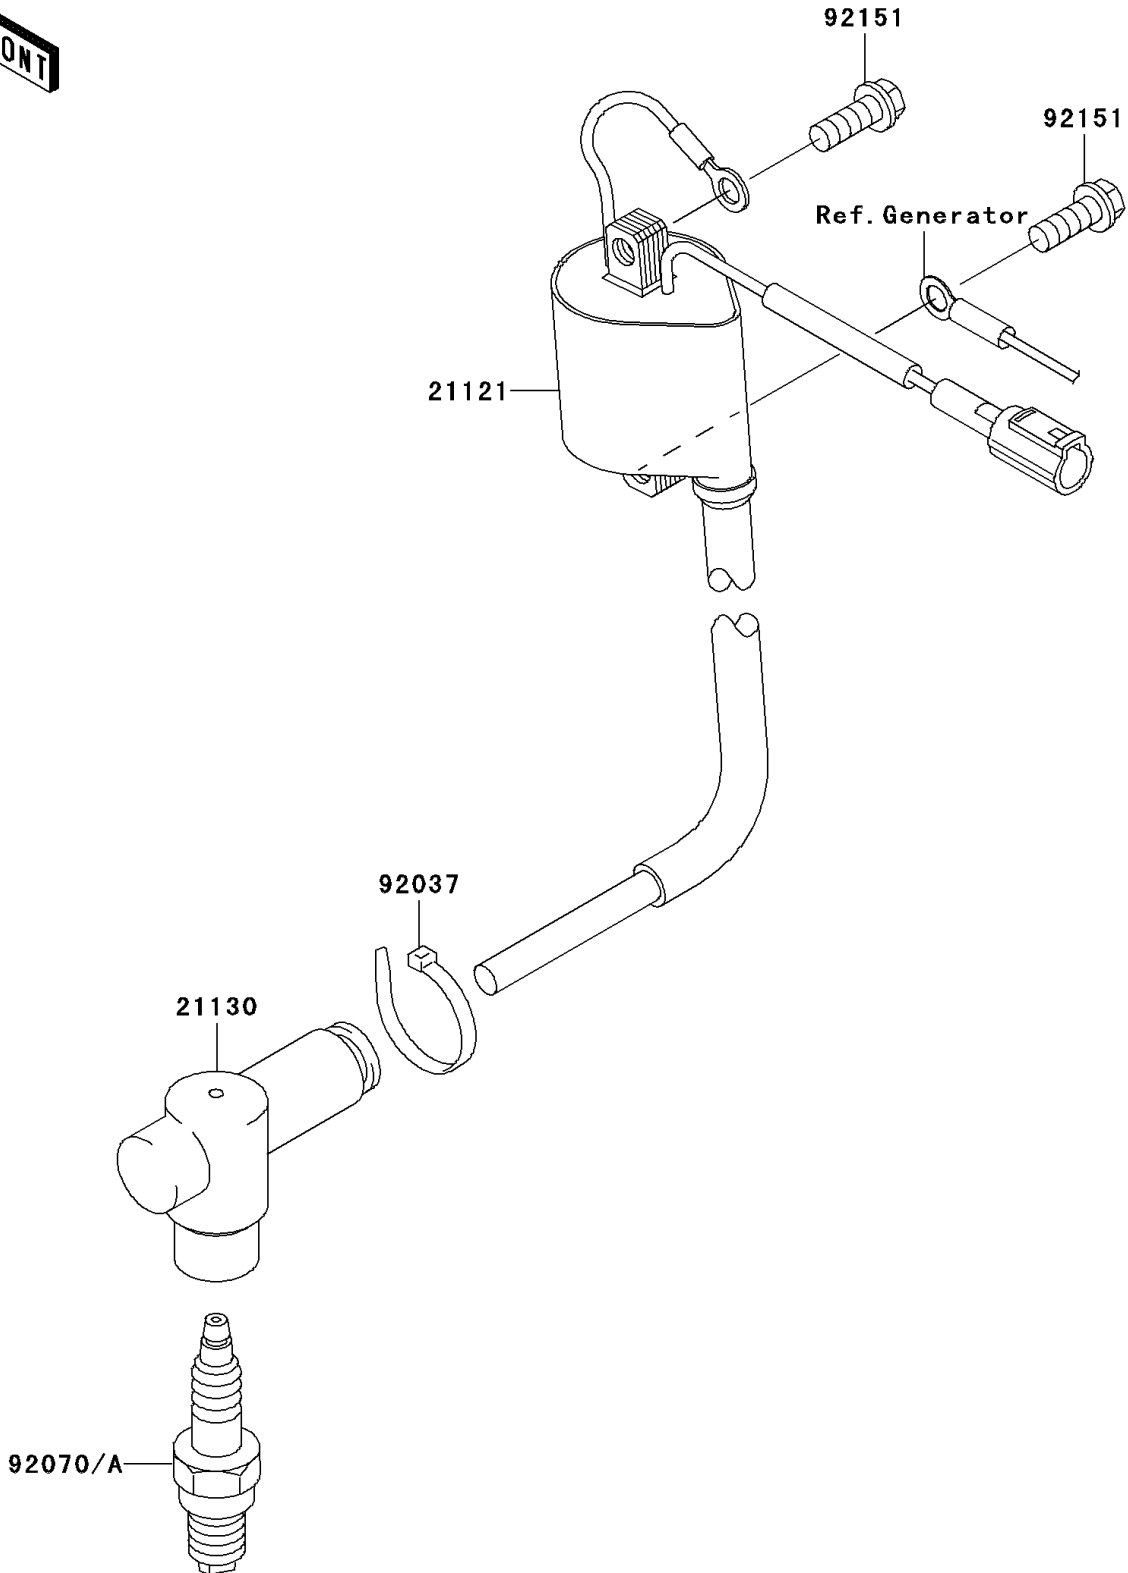

2007 KX100

PARTS DIAGRAM

Ignition System

E1830

2007 KX100

PARTS LIST

Ignition System

Kawasaki

Let the Good Times Roll®

ITEM NAME

PART NUMBER

QUANTITY
