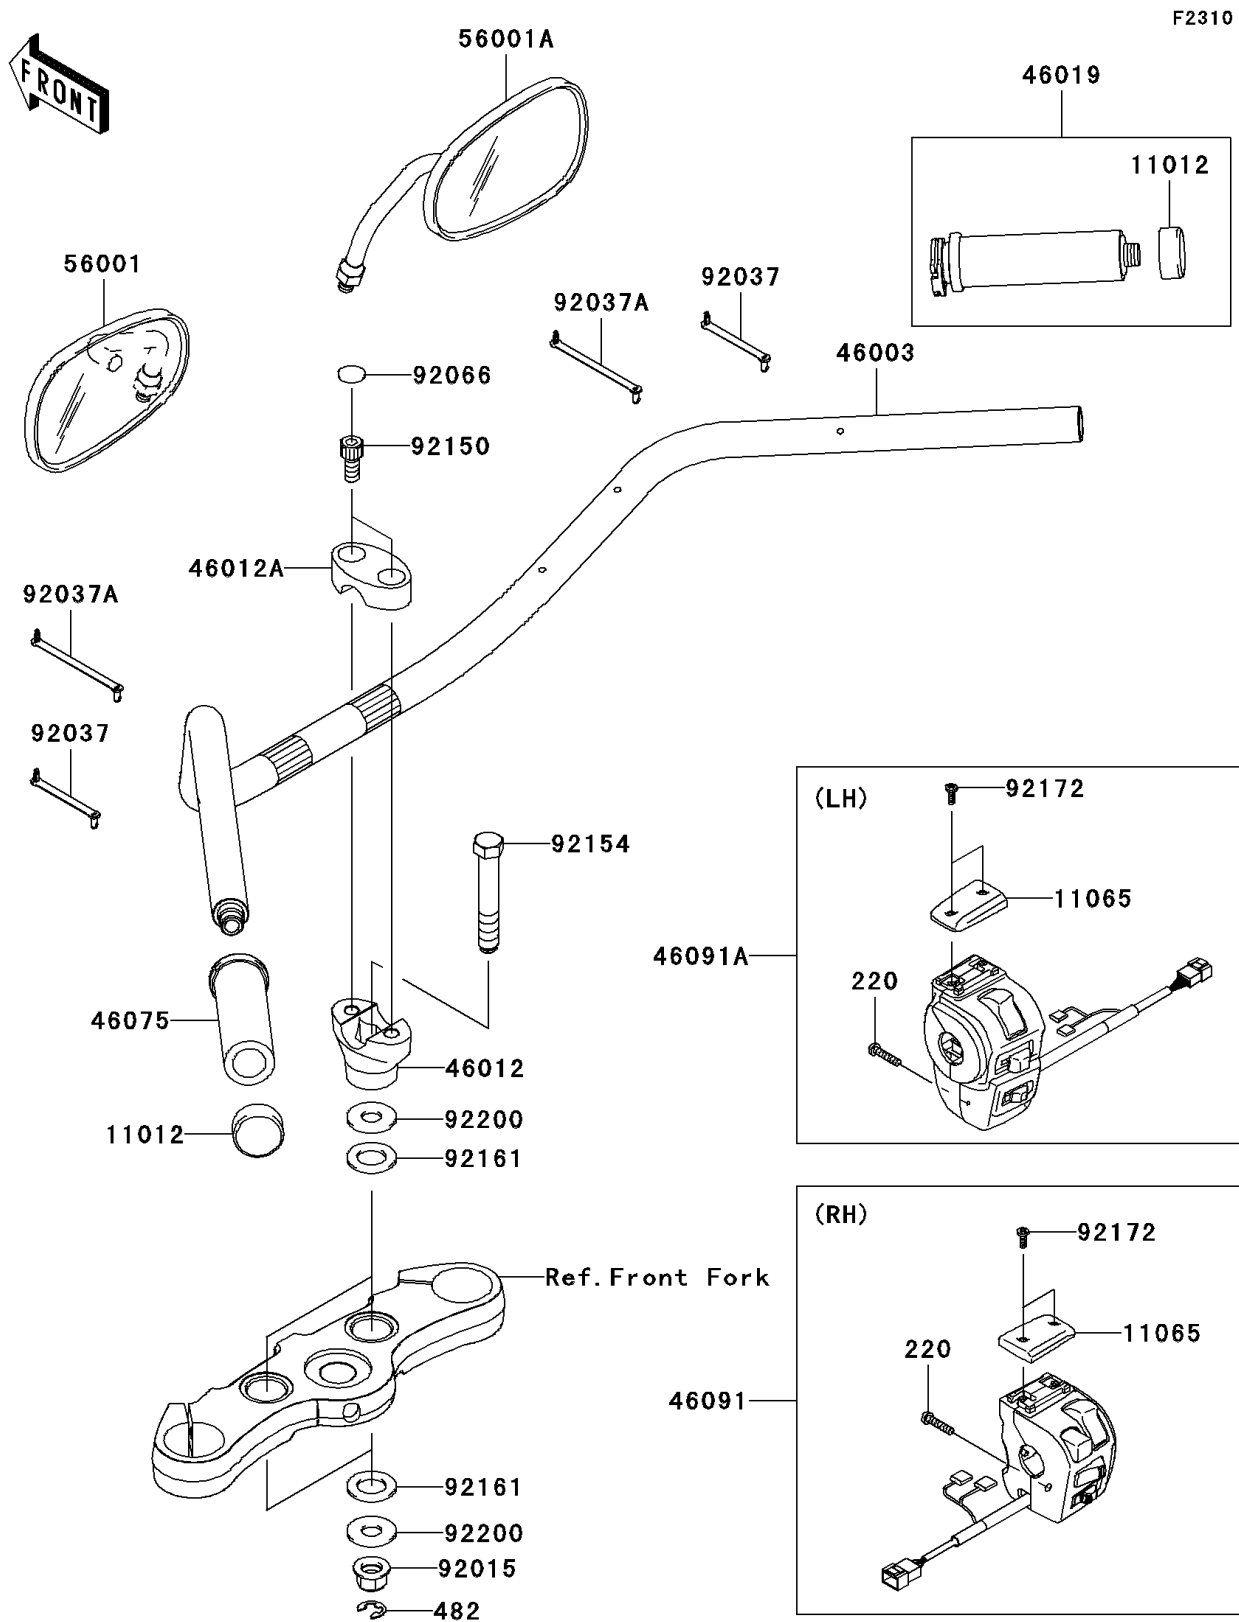

2009 Vulcan® 1700 Classic LT

PARTS DIAGRAM

Handlebar

2009 Vulcan® 1700 Classic LT

PARTS LIST

Handlebar

ITEM NAME

PART NUMBER

QUANTITY
