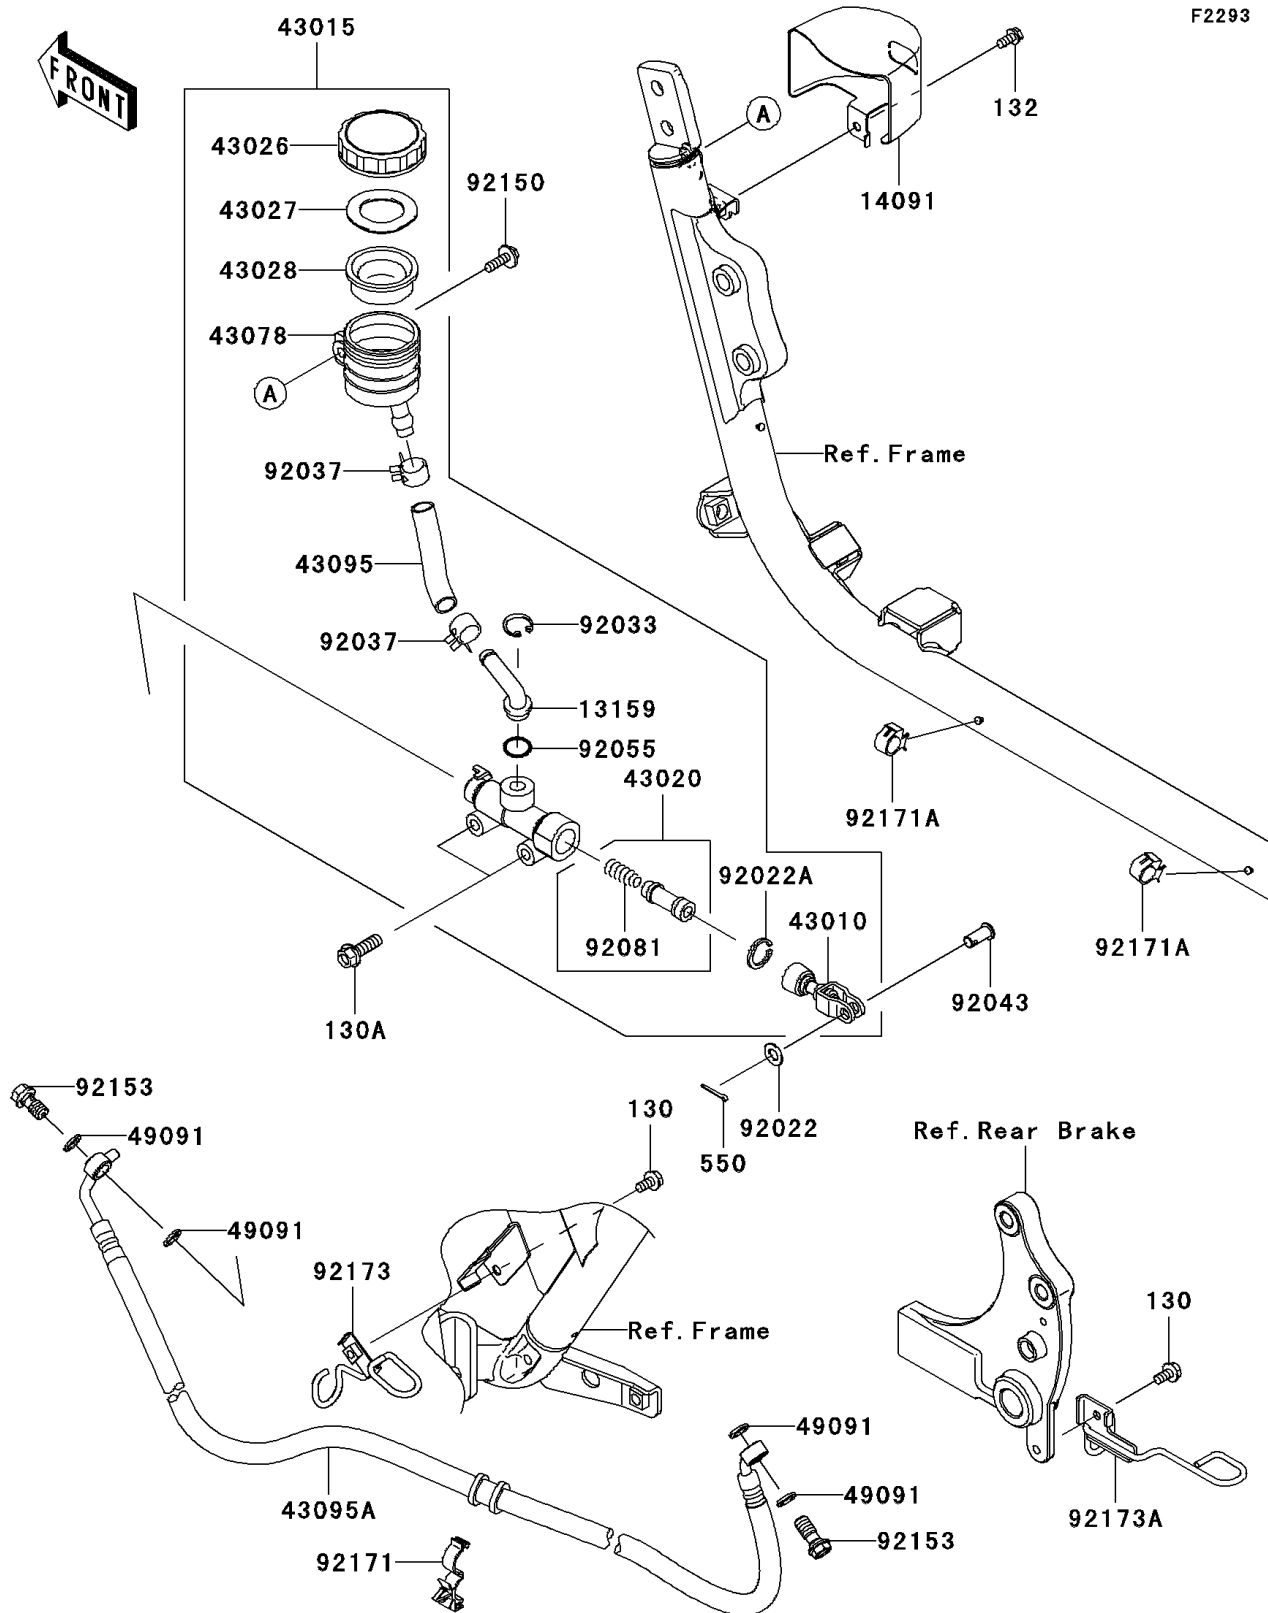

2009 Vulcan® 1700 Classic LT

PARTS DIAGRAM

Rear Master Cylinder

2009 Vulcan® 1700 Classic LT

PARTS LIST

Rear Master Cylinder

ITEM NAME	PART NUMBER	QUANTITY
-----------	-------------	----------
