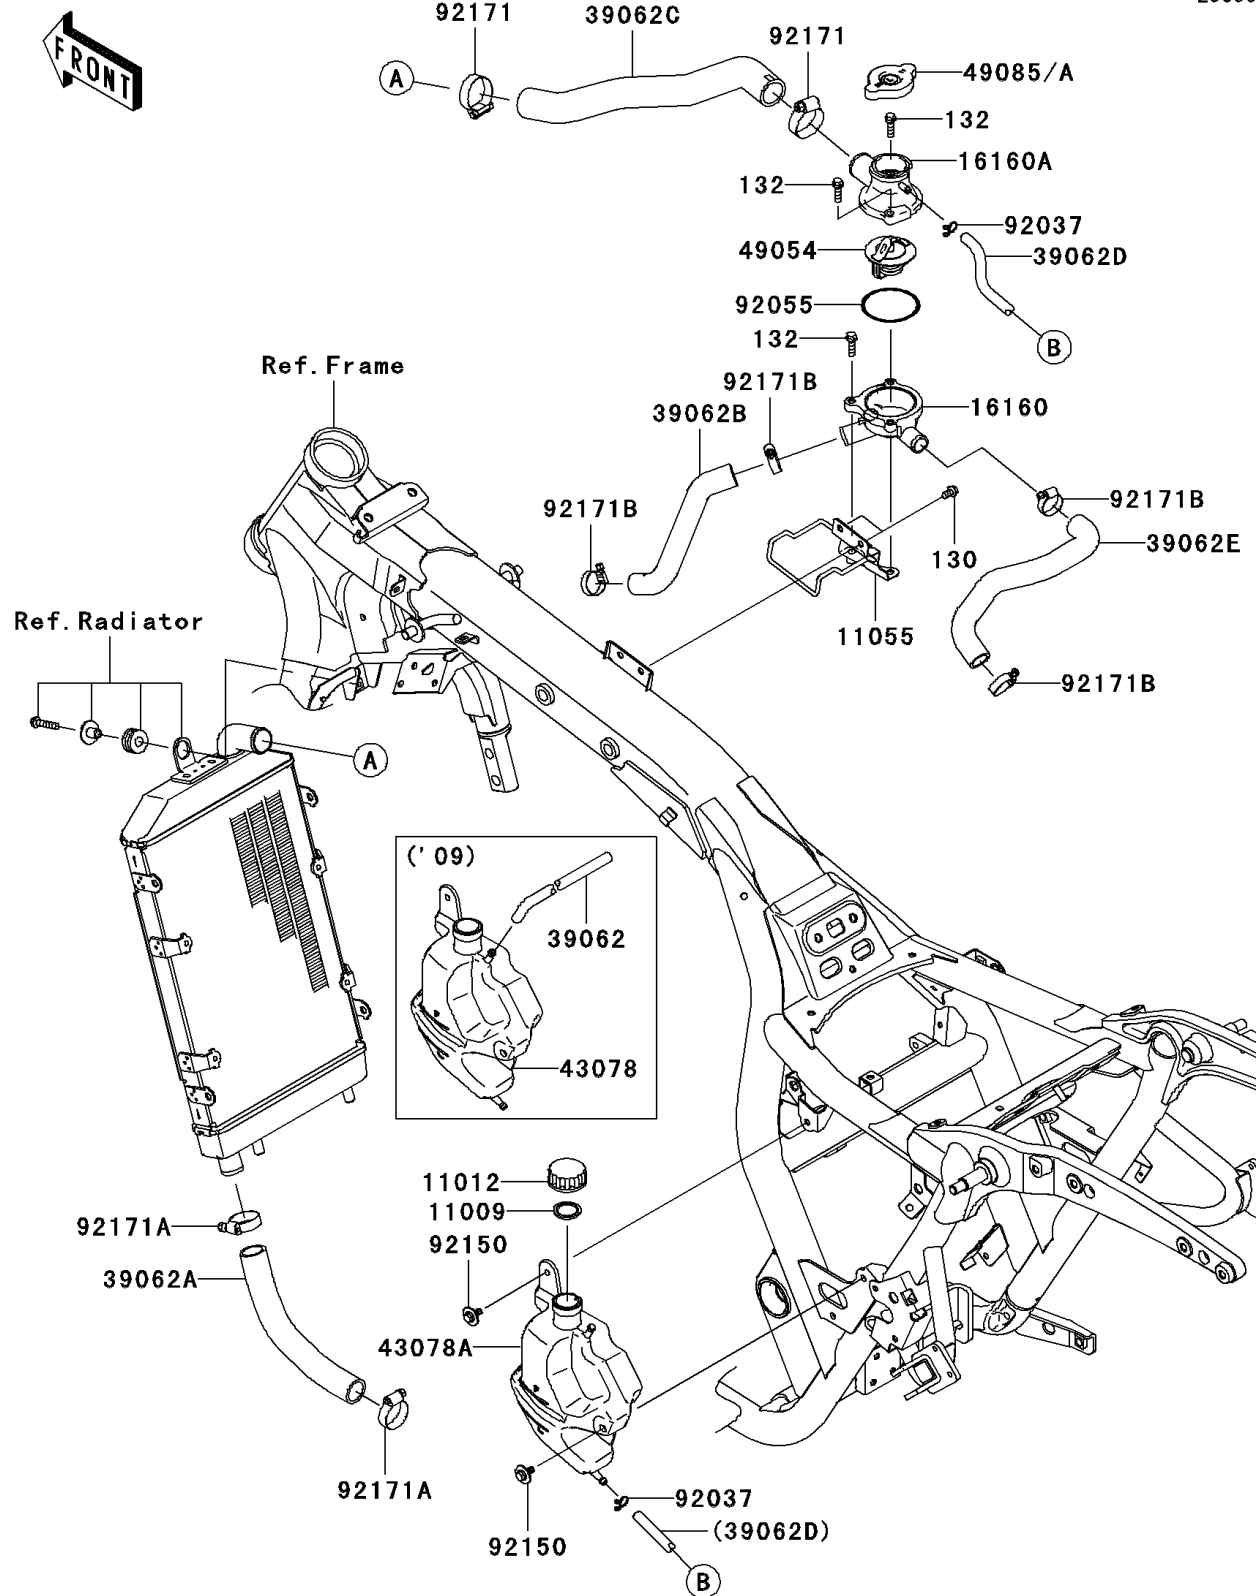

2009 Vulcan® 1700 Classic LT

PARTS DIAGRAM

Cooling

E3035

2009 Vulcan® 1700 Classic LT

PARTS LIST

Cooling

ITEM NAME

PART NUMBER

QUANTITY
