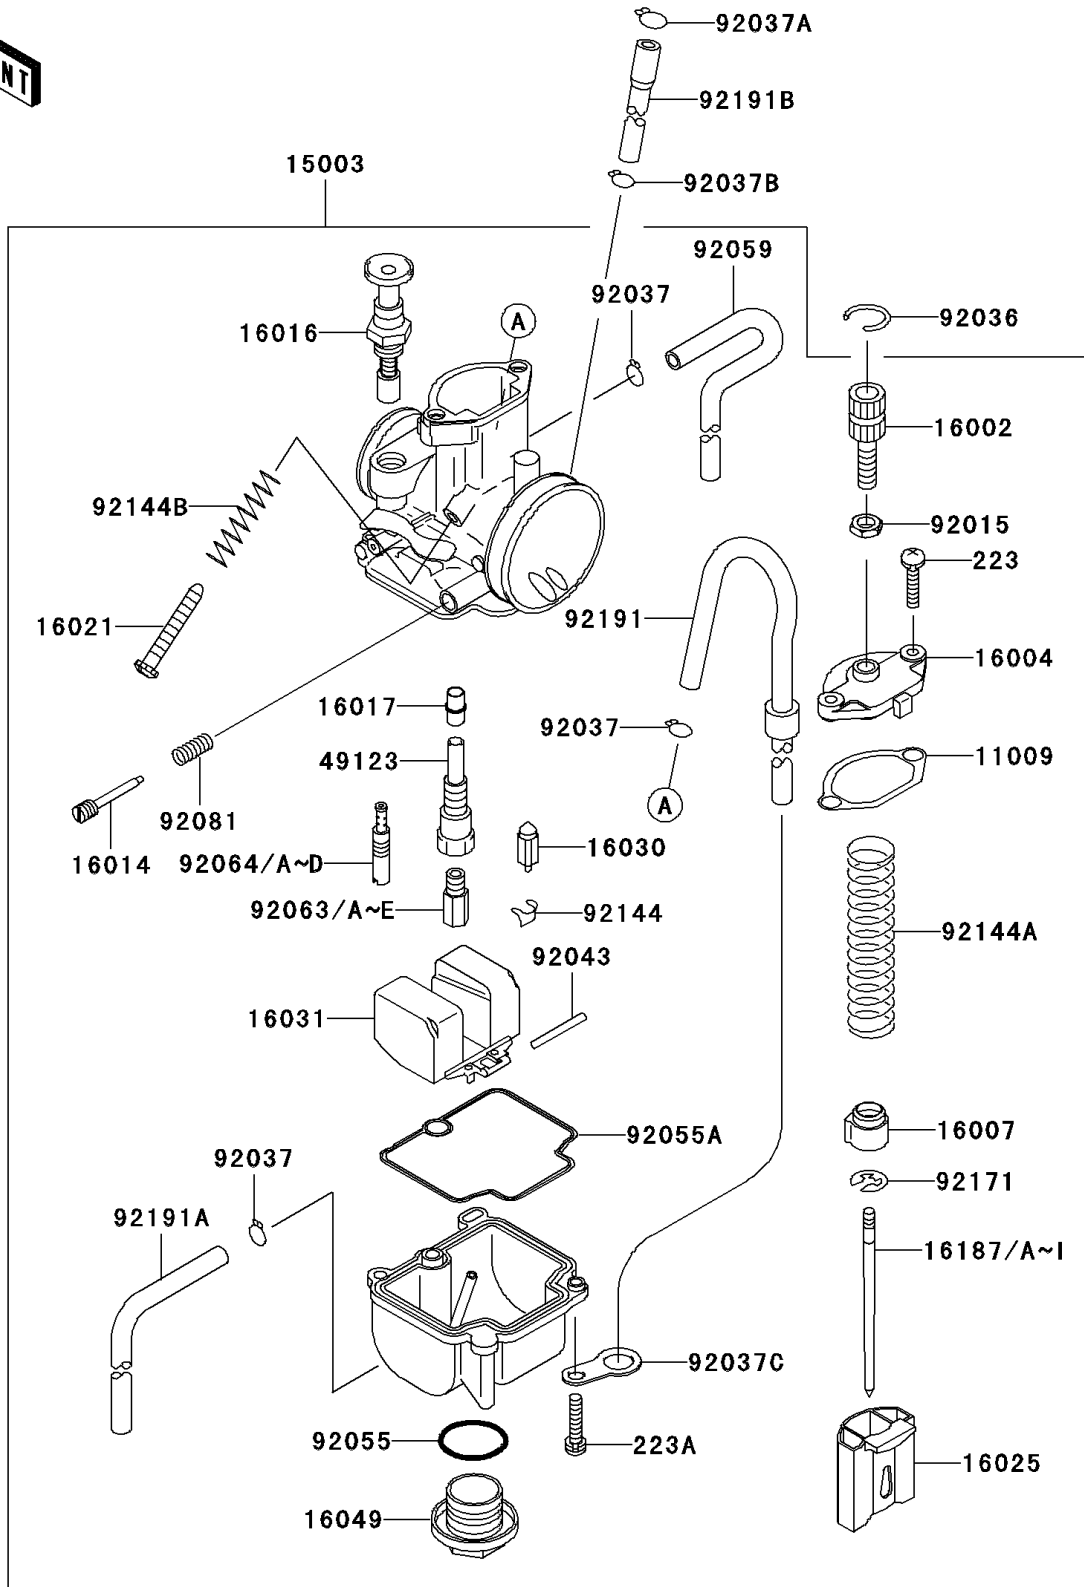

2009 KX™100

PARTS DIAGRAM

Carburetor

E1611

2009 KX™100

PARTS LIST

Carburetor

Kawasaki

Let the Good Times Roll®

ITEM NAME

PART NUMBER

QUANTITY
