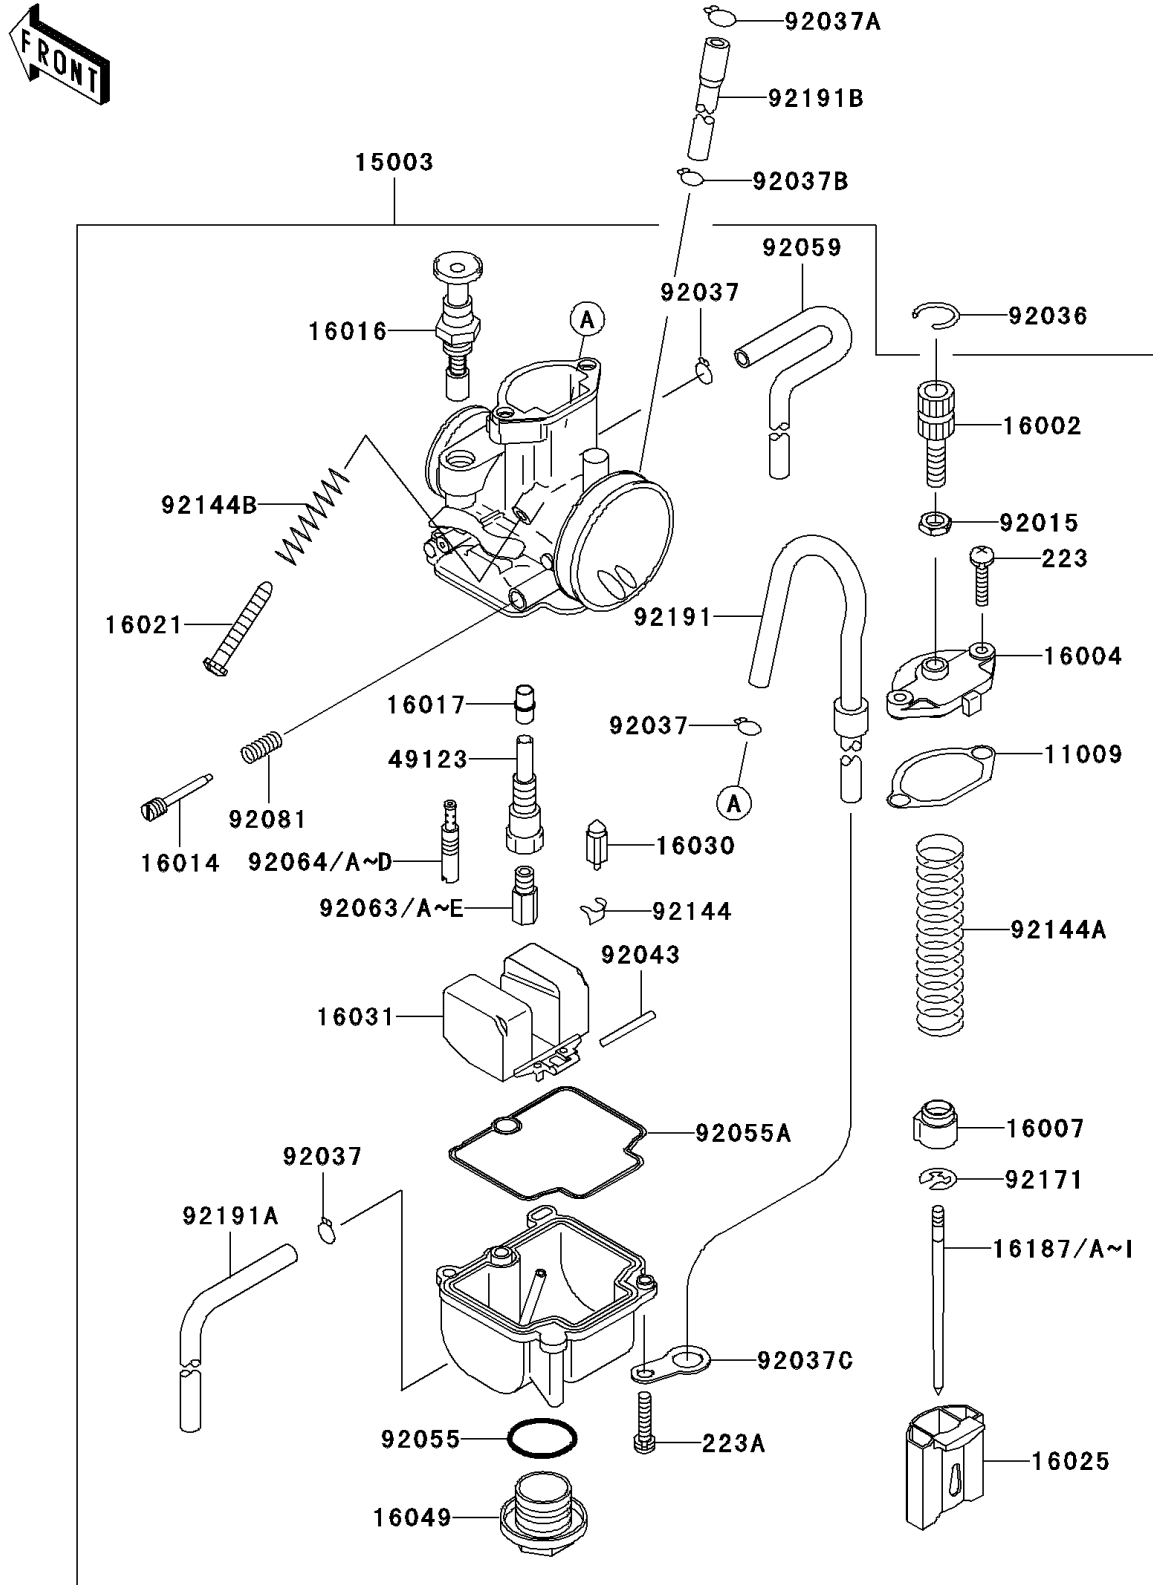

2006 KX100

PARTS DIAGRAM

Carburetor

E1611

2006 KX100

PARTS LIST

Carburetor

Kawasaki

Let the Good Times Roll®

ITEM NAME

PART NUMBER

QUANTITY
