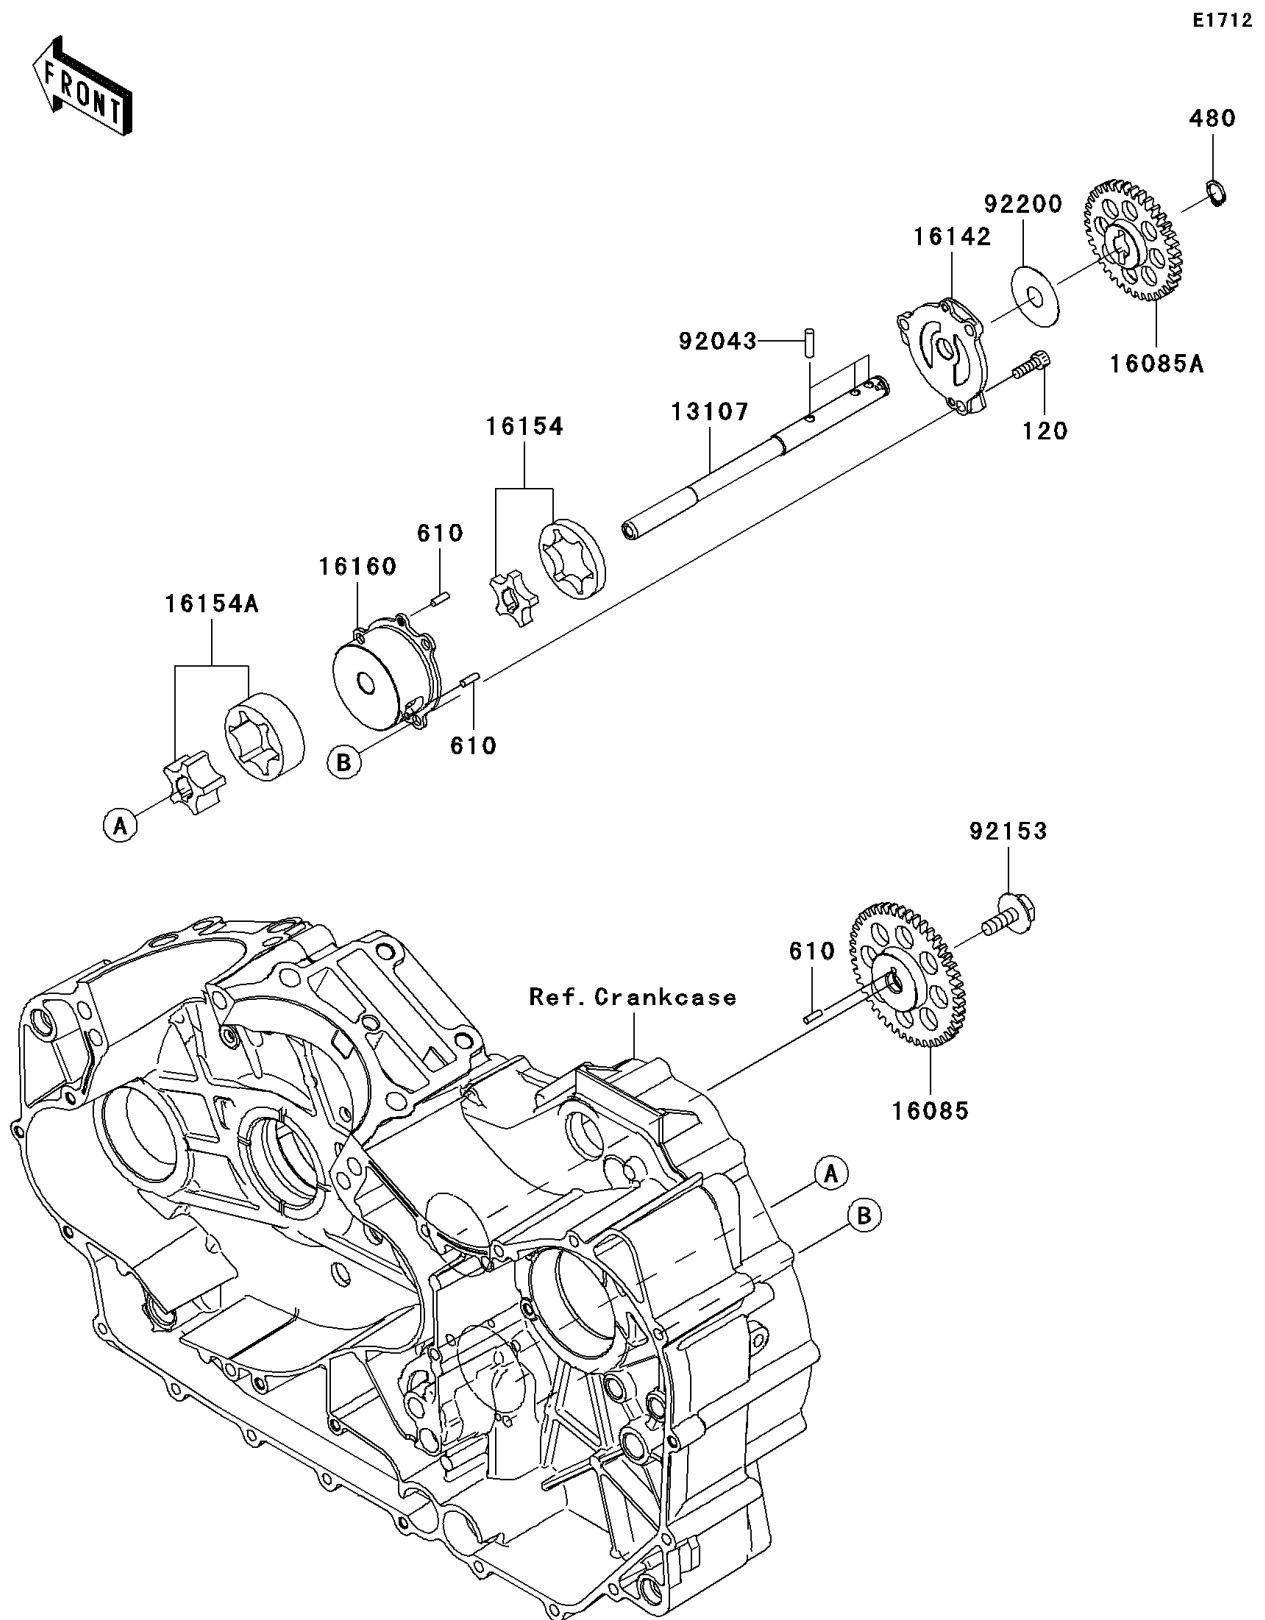

2009 Vulcan® 1700 Classic LT

PARTS DIAGRAM

Oil Pump

2009 Vulcan® 1700 Classic LT

PARTS LIST

Oil Pump

ITEM NAME	PART NUMBER	QUANTITY
-----------	-------------	----------
