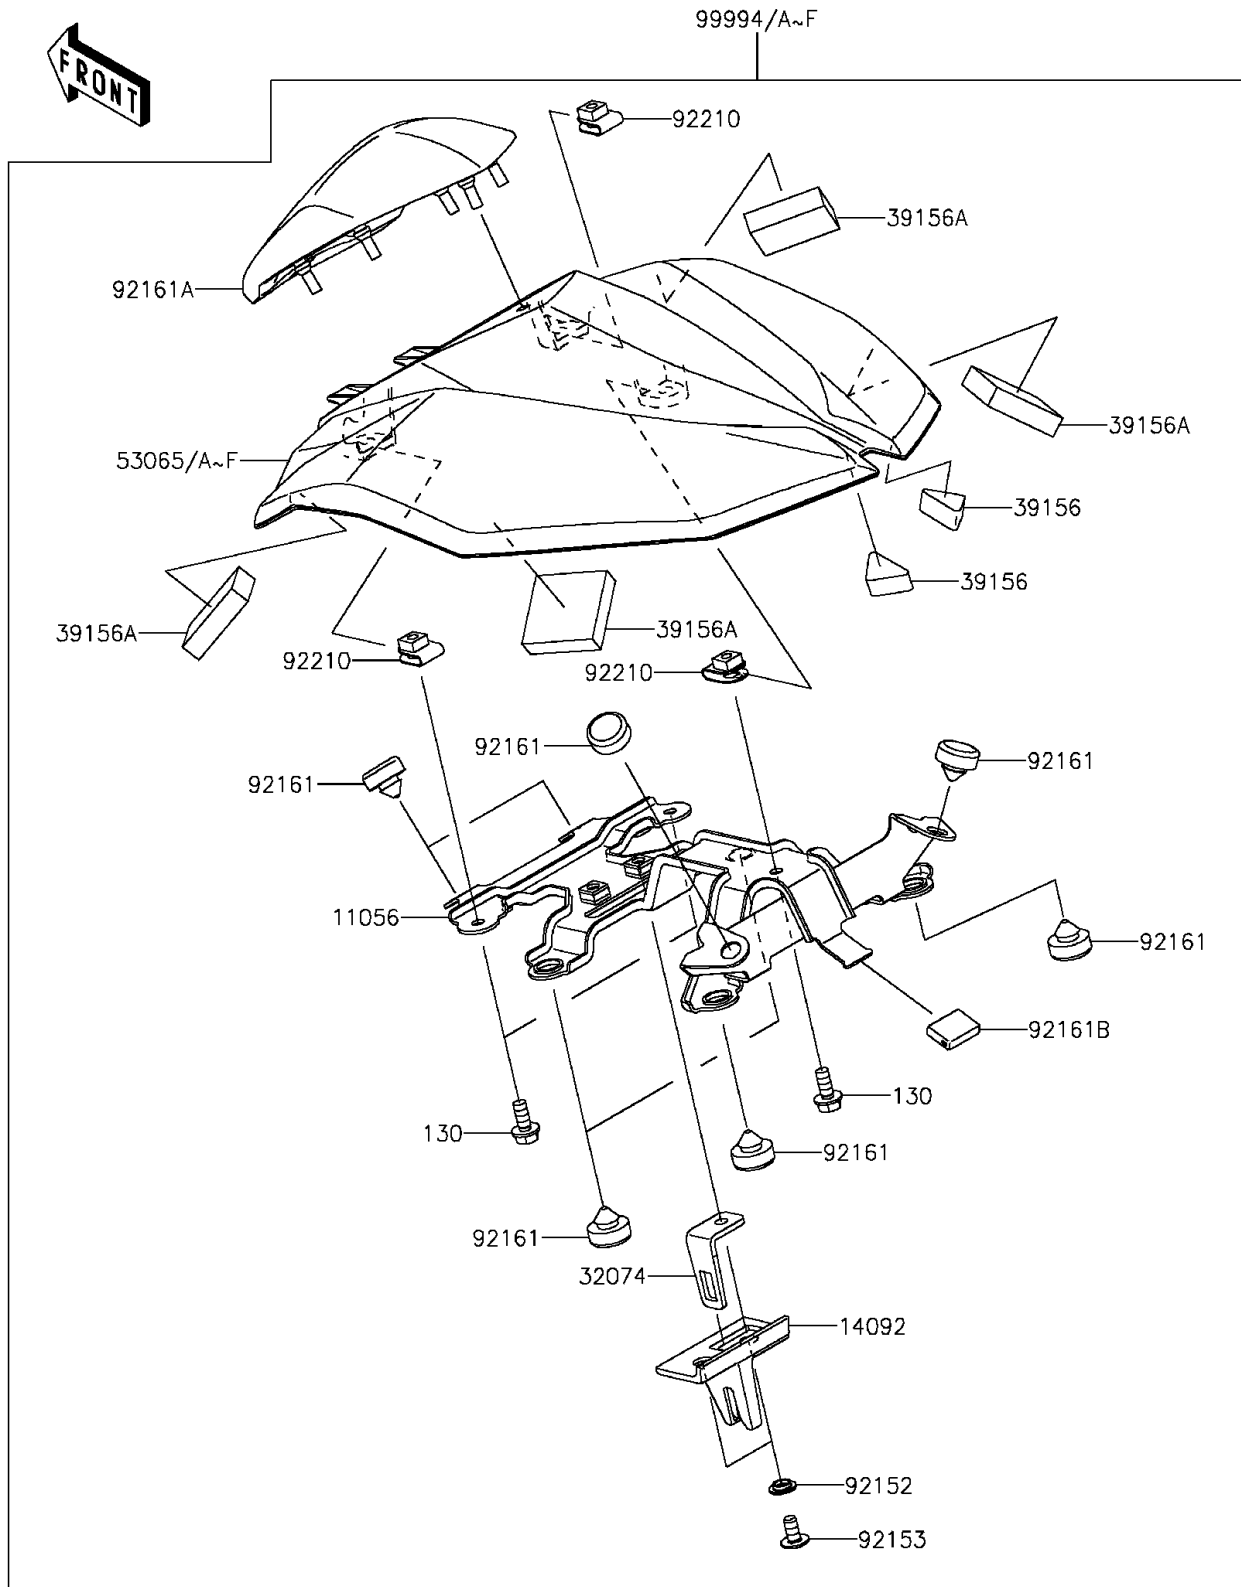

2015 ZR800 (European)

PARTS DIAGRAM

Accessory(Single Seat Cover)

F2910A

2015 ZR800 (European)

PARTS LIST

Accessory(Single Seat Cover)

ITEM NAME

PART NUMBER

QUANTITY
